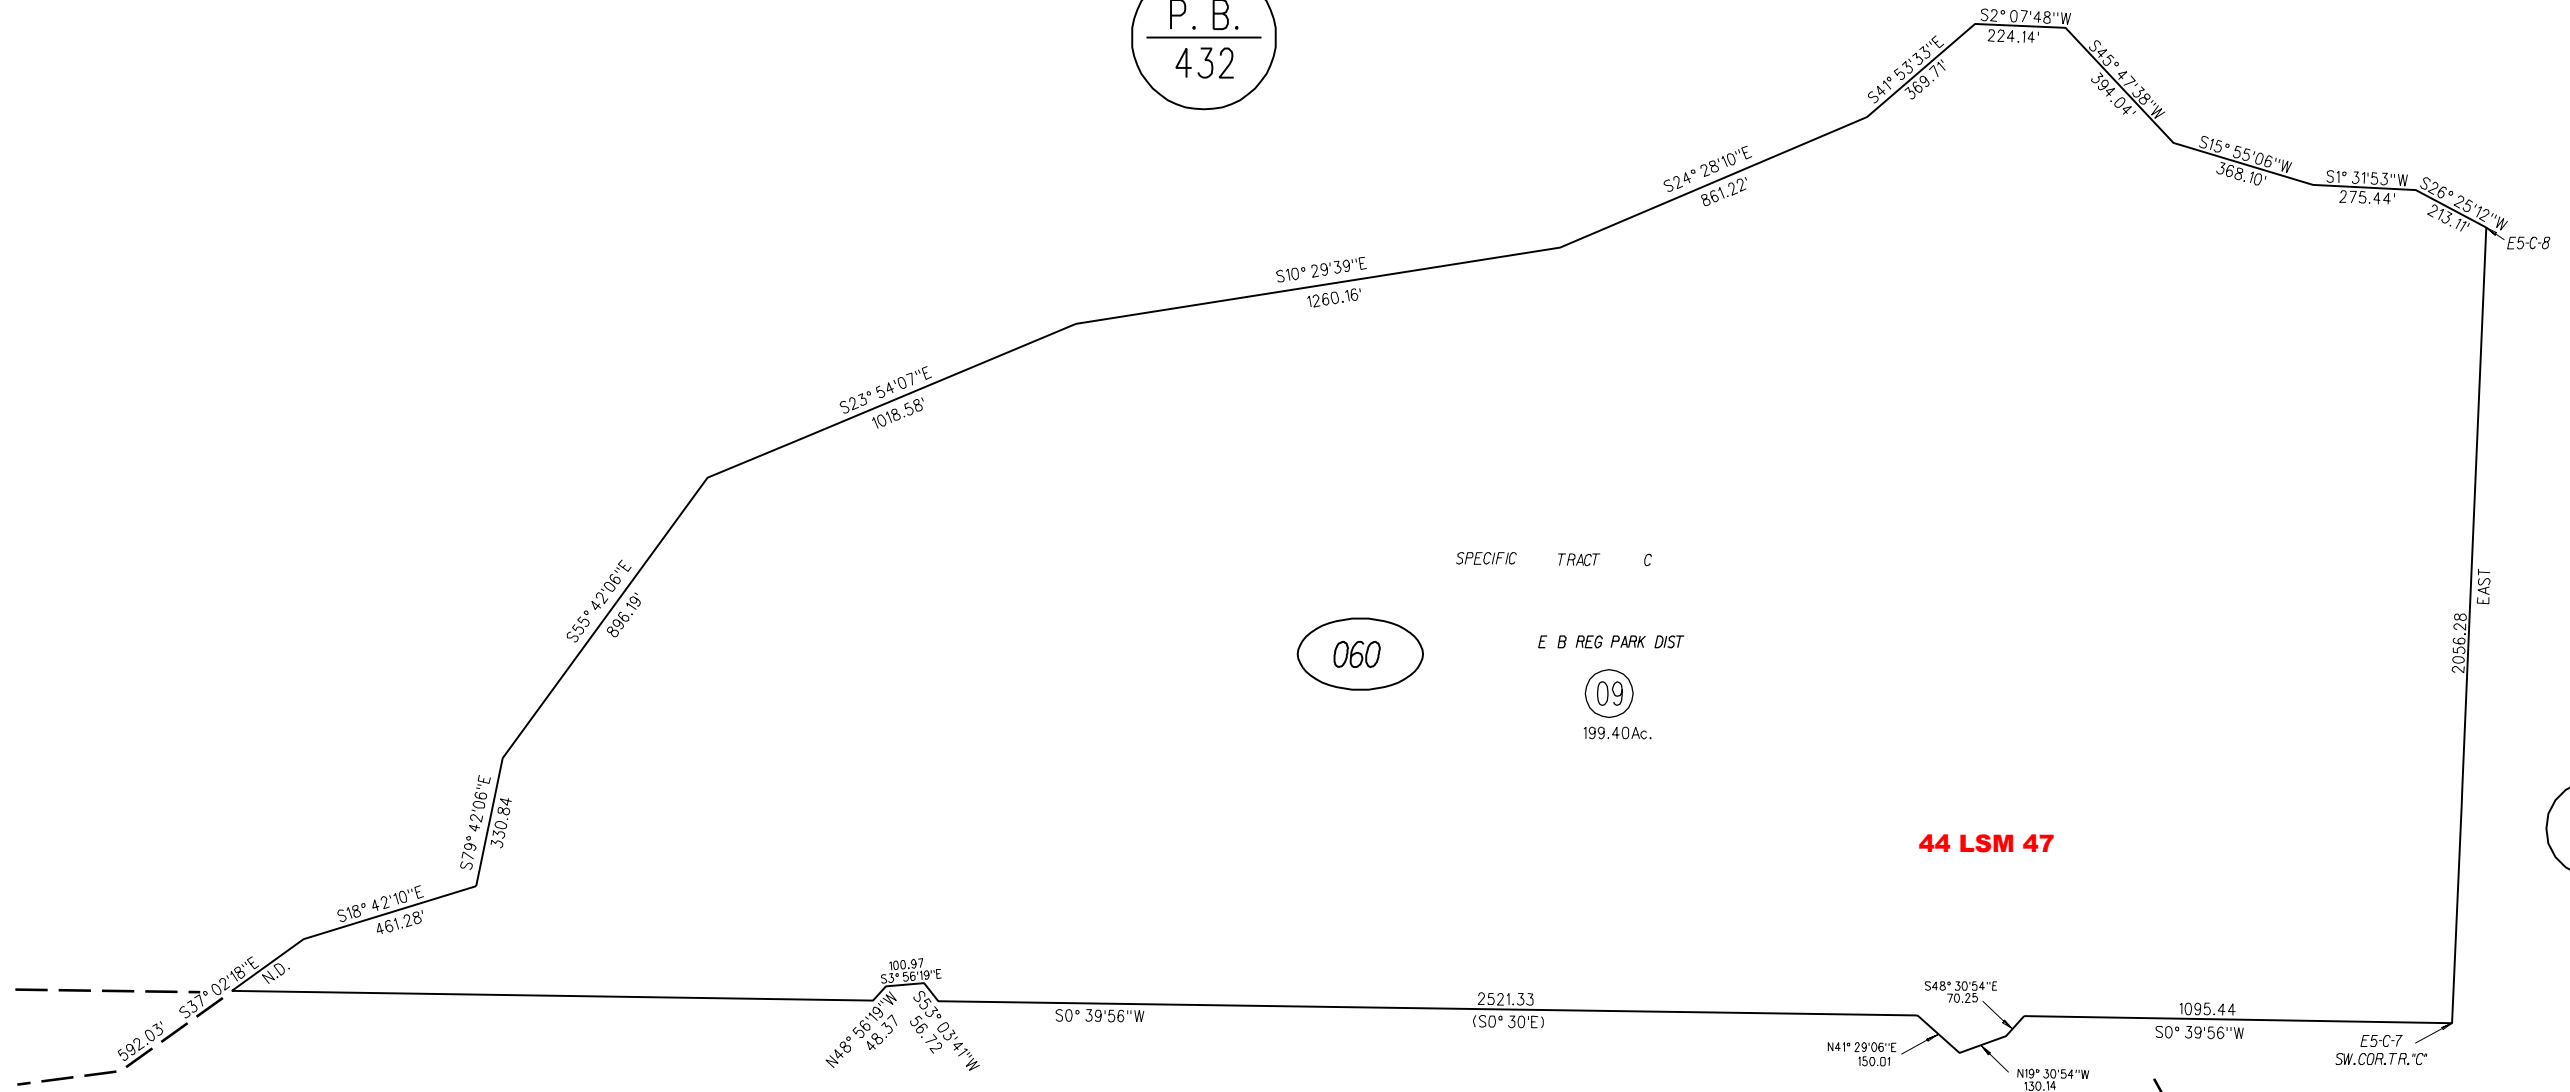

RANCHO EL SOBRANTE

P. B.
432

060

09
199.40Ac.

44 LSM 47

08

05

NOTE: THIS MAP WAS PREPARED FOR ASSESSMENT PURPOSES ONLY. NO LIABILITY IS ASSUMED FOR THE ACCURACY OF THE INFORMATION DELINEATED HEREON. ASSESSOR'S PARCELS MAY NOT COMPLY WITH LOCAL LOT SPLIT OR BUILDING SITE ORDINANCES.

060