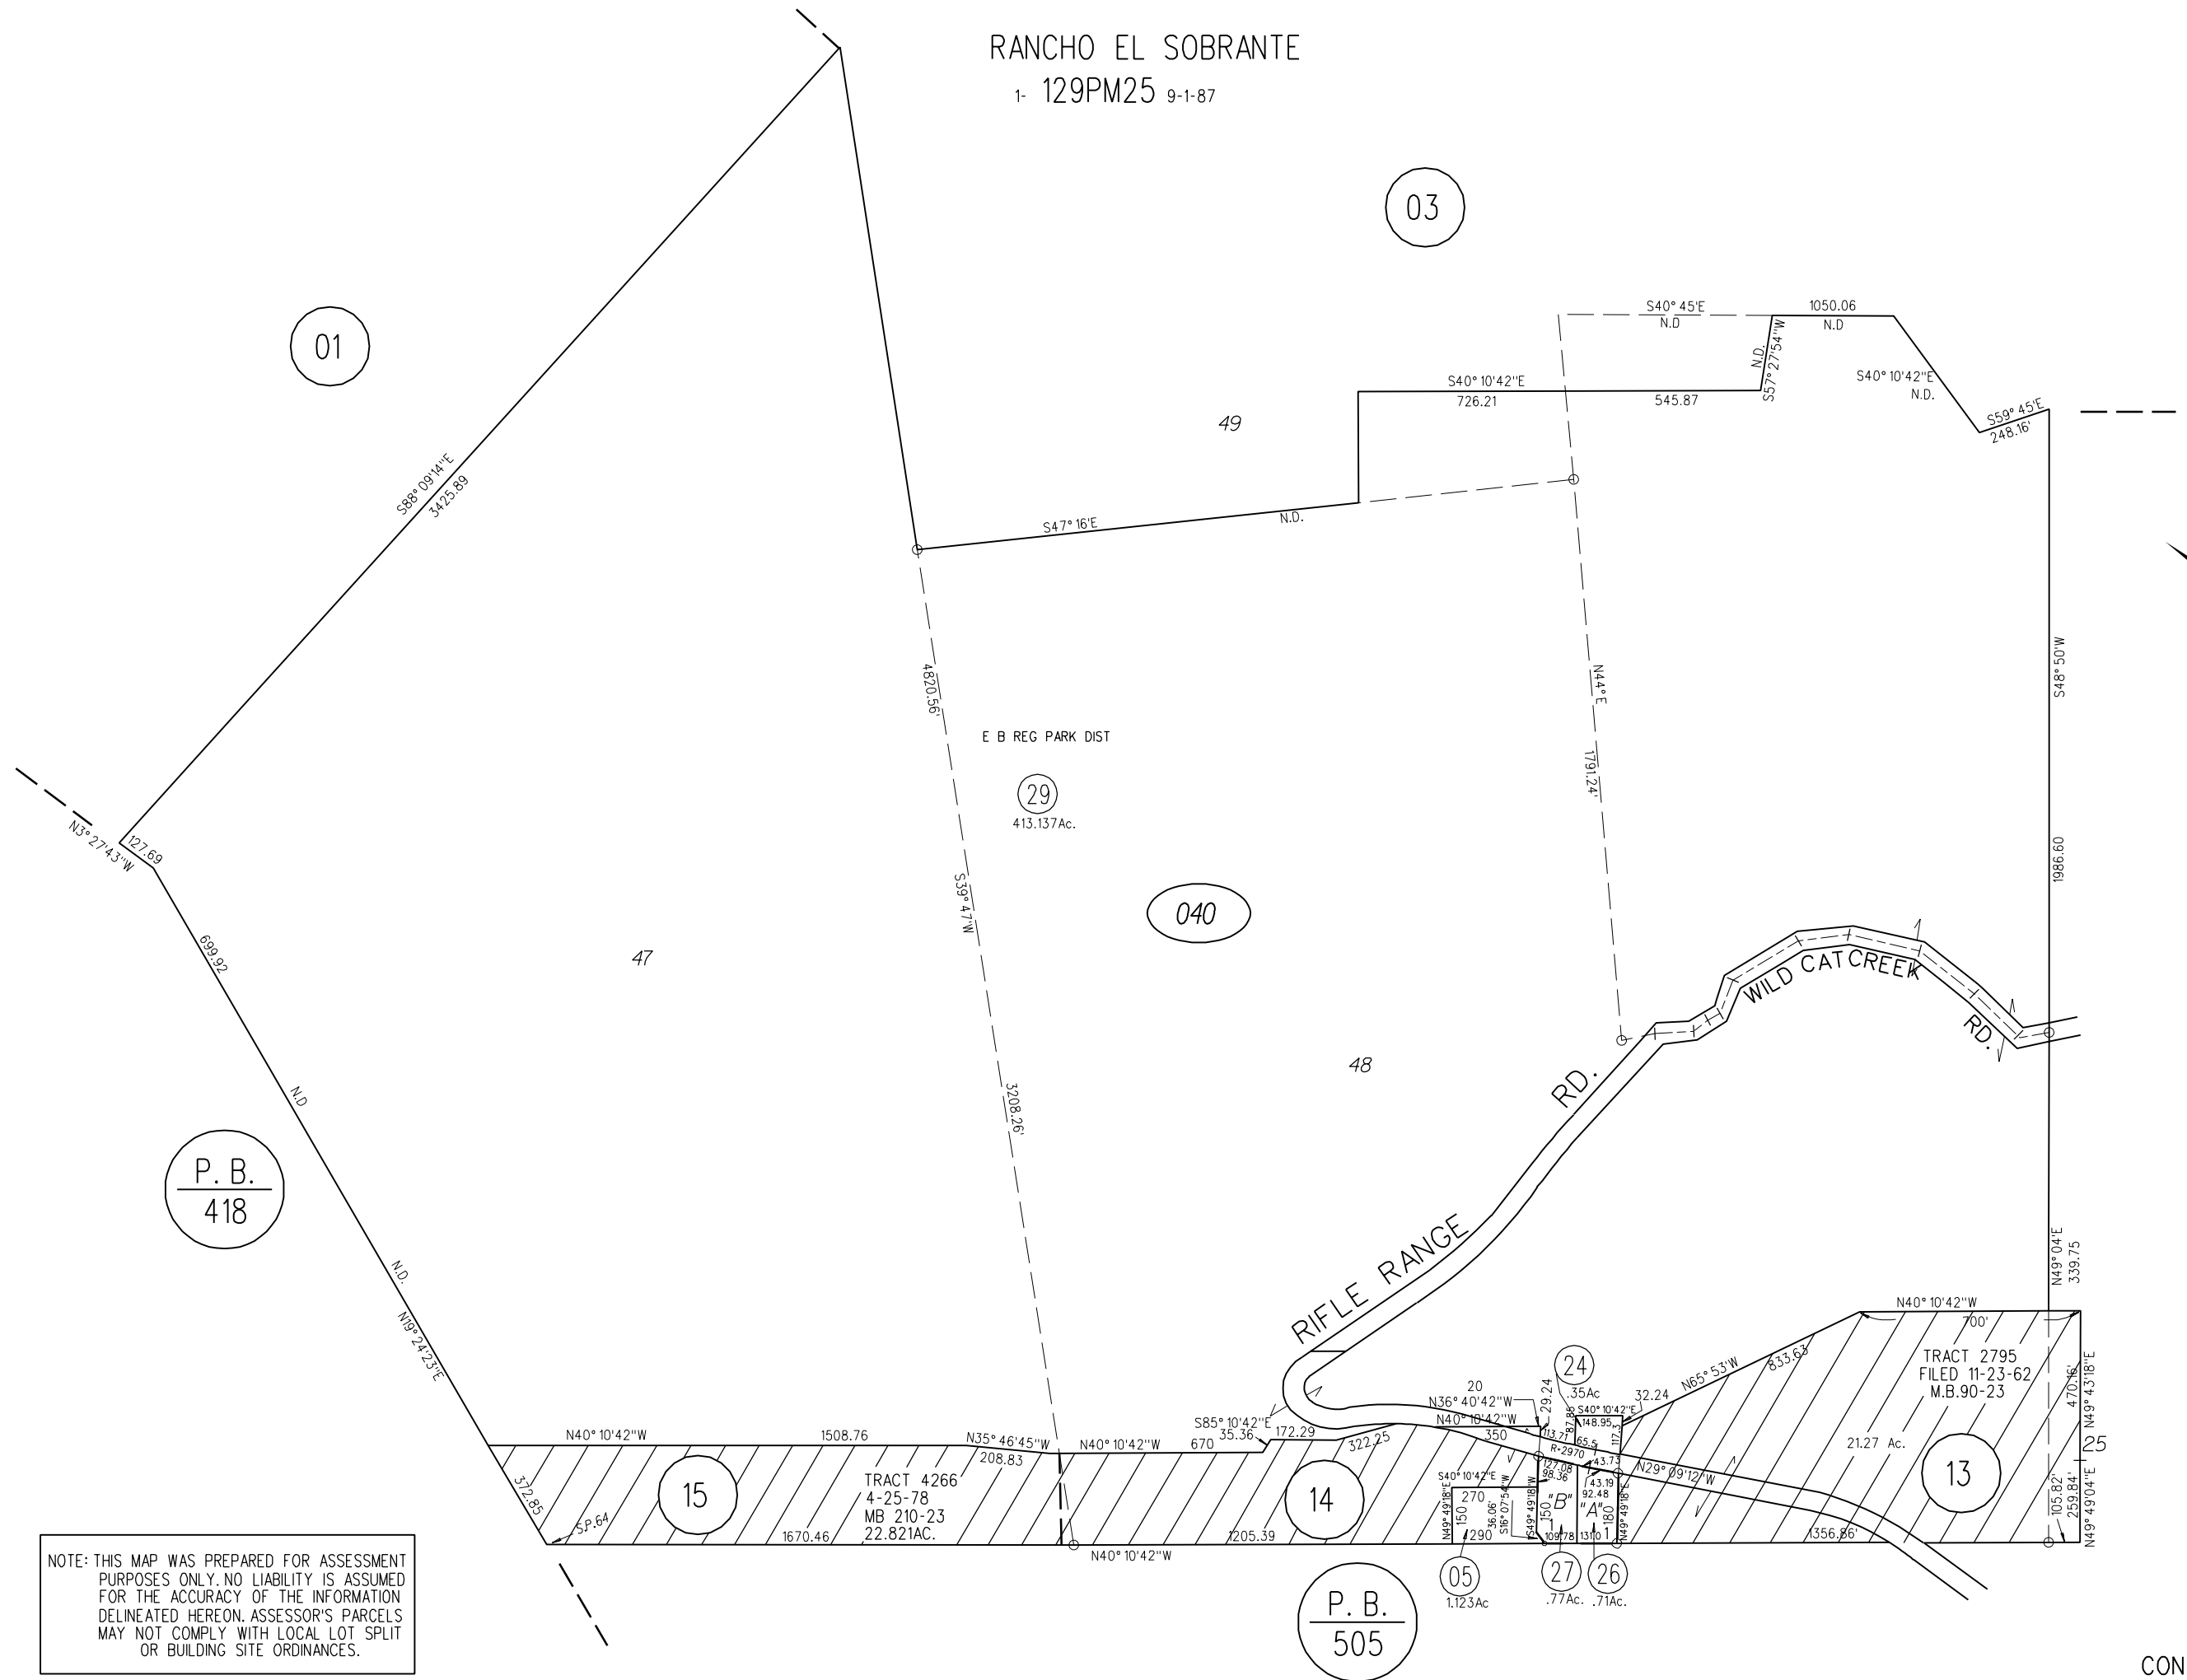

RANCHO EL SOBRANTE

1- 129PM25 9-1-87

NOTE: THIS MAP WAS PREPARED FOR ASSESSMENT PURPOSES ONLY. NO LIABILITY IS ASSUMED FOR THE ACCURACY OF THE INFORMATION DELINEATED HEREON. ASSESSOR'S PARCELS MAY NOT COMPLY WITH LOCAL LOT SPLIT OR BUILDING SITE ORDINANCES.