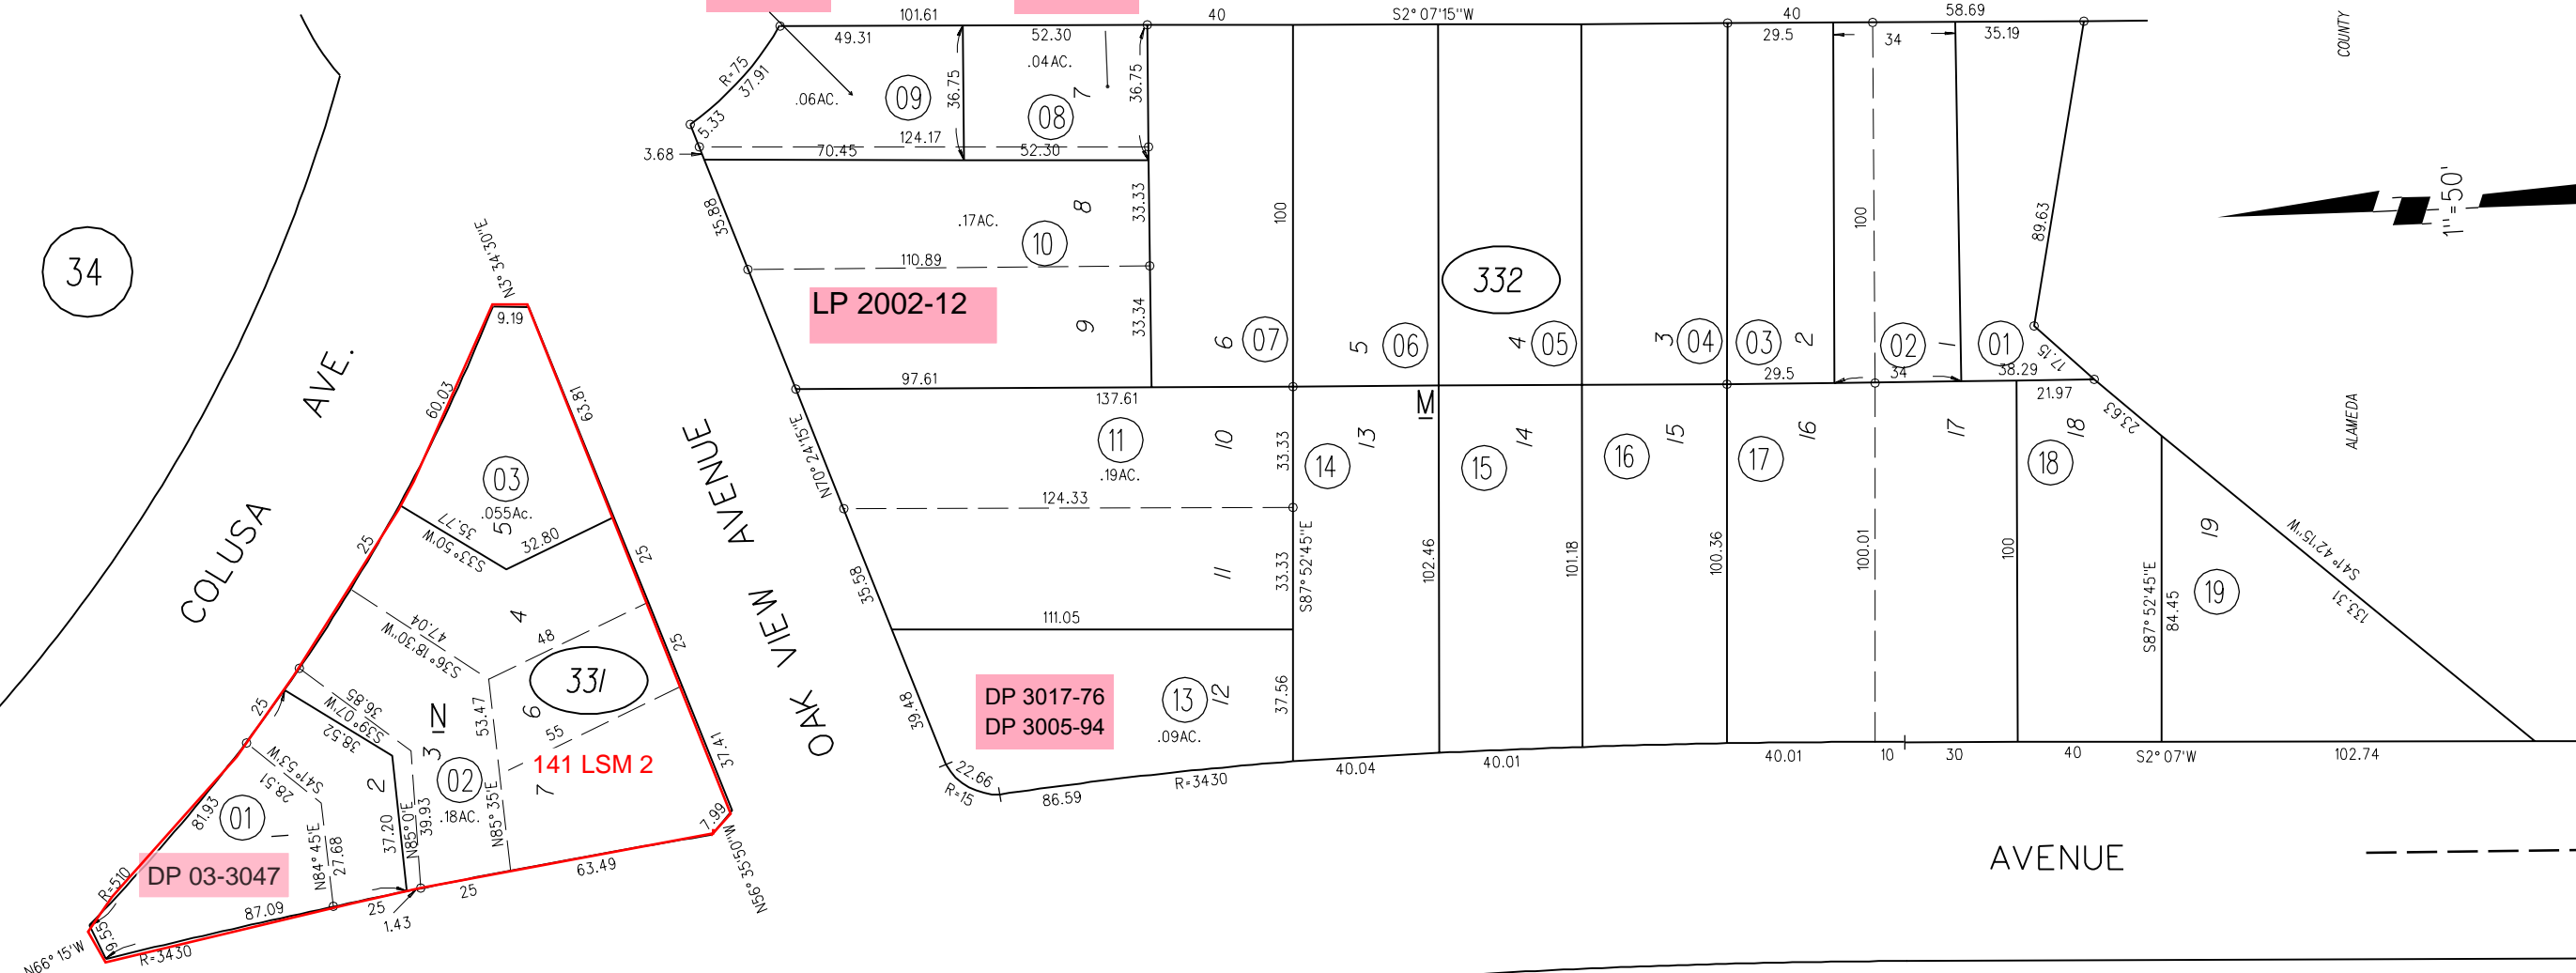

32

BERKELEY PARK BOULEVARD

S71° 39' 30" W

DP 3004-84

DP 3036-87

LP 2002-12

DP 3017-76  
DP 3005-94

DP 03-3047

141 LSM 2

34

COLUSA AVE.

OAK VIEW AVENUE

SANTA FE

COUNTY

ALAMEDA

1" = 50'