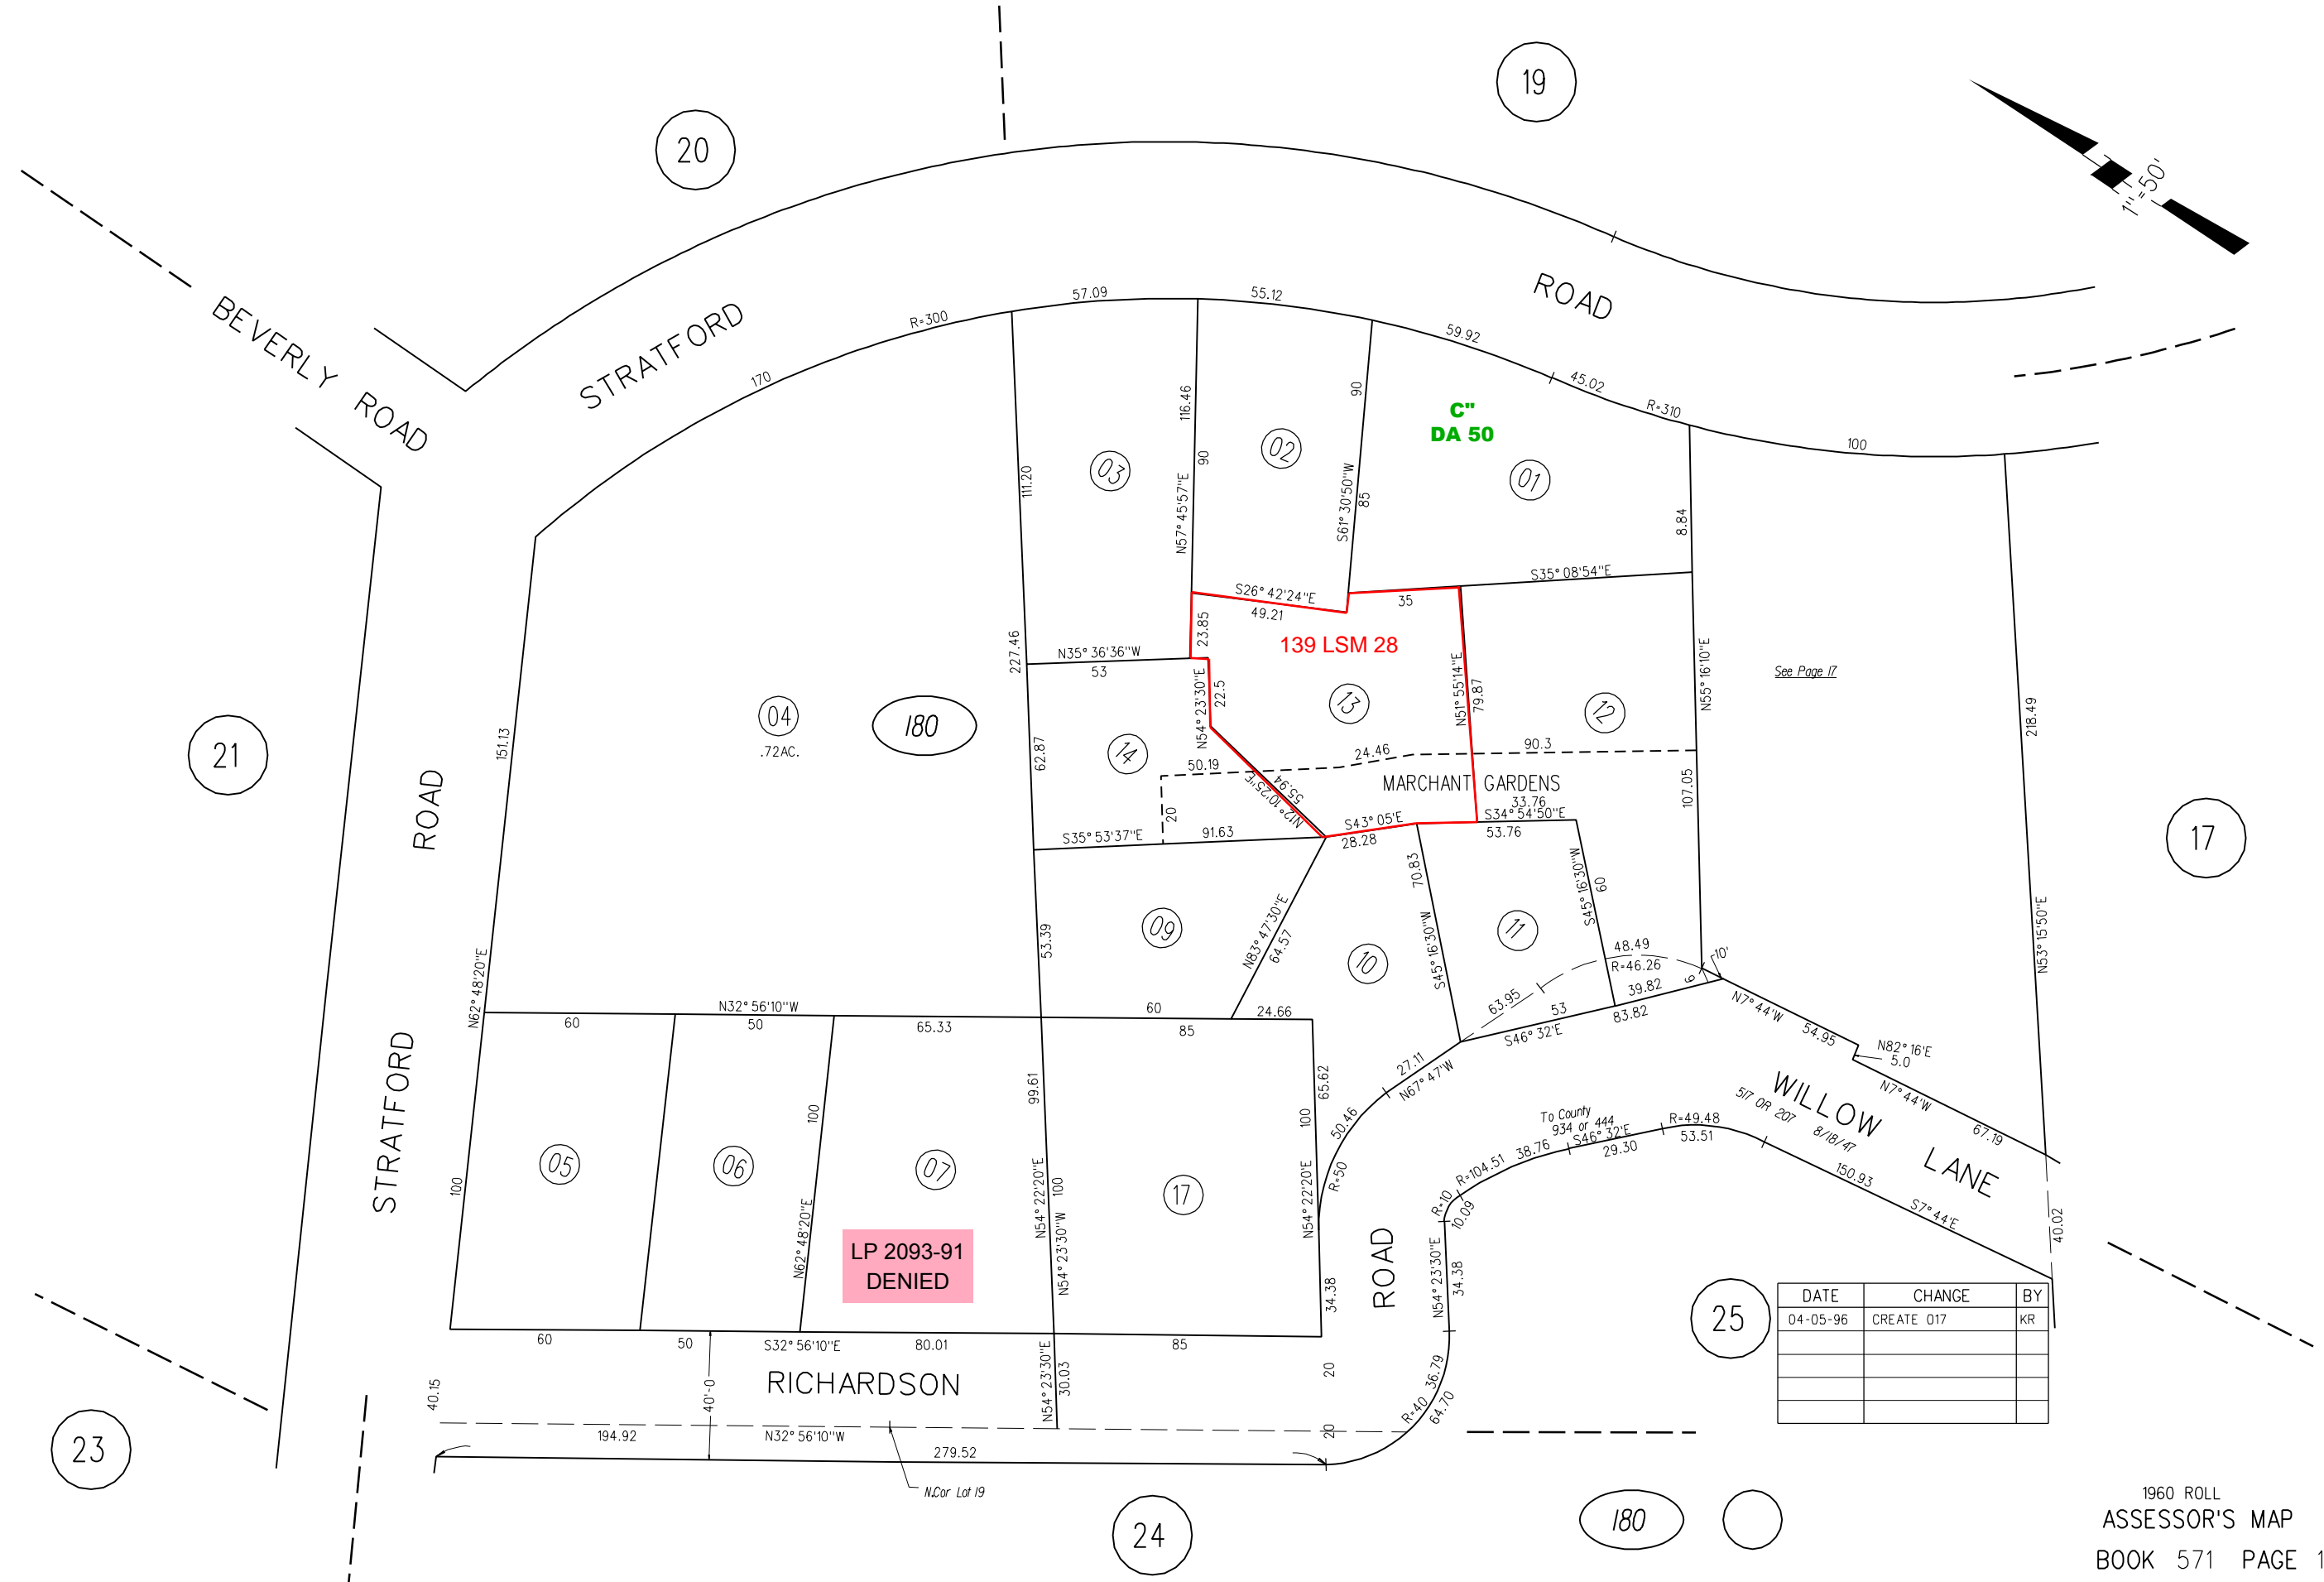

PORTION LOT KENSINGTON PARK

M.B. 5-103

TAX CODE AREA 8904

DATE	CHANGE	BY
04-05-96	CREATE 017	KR