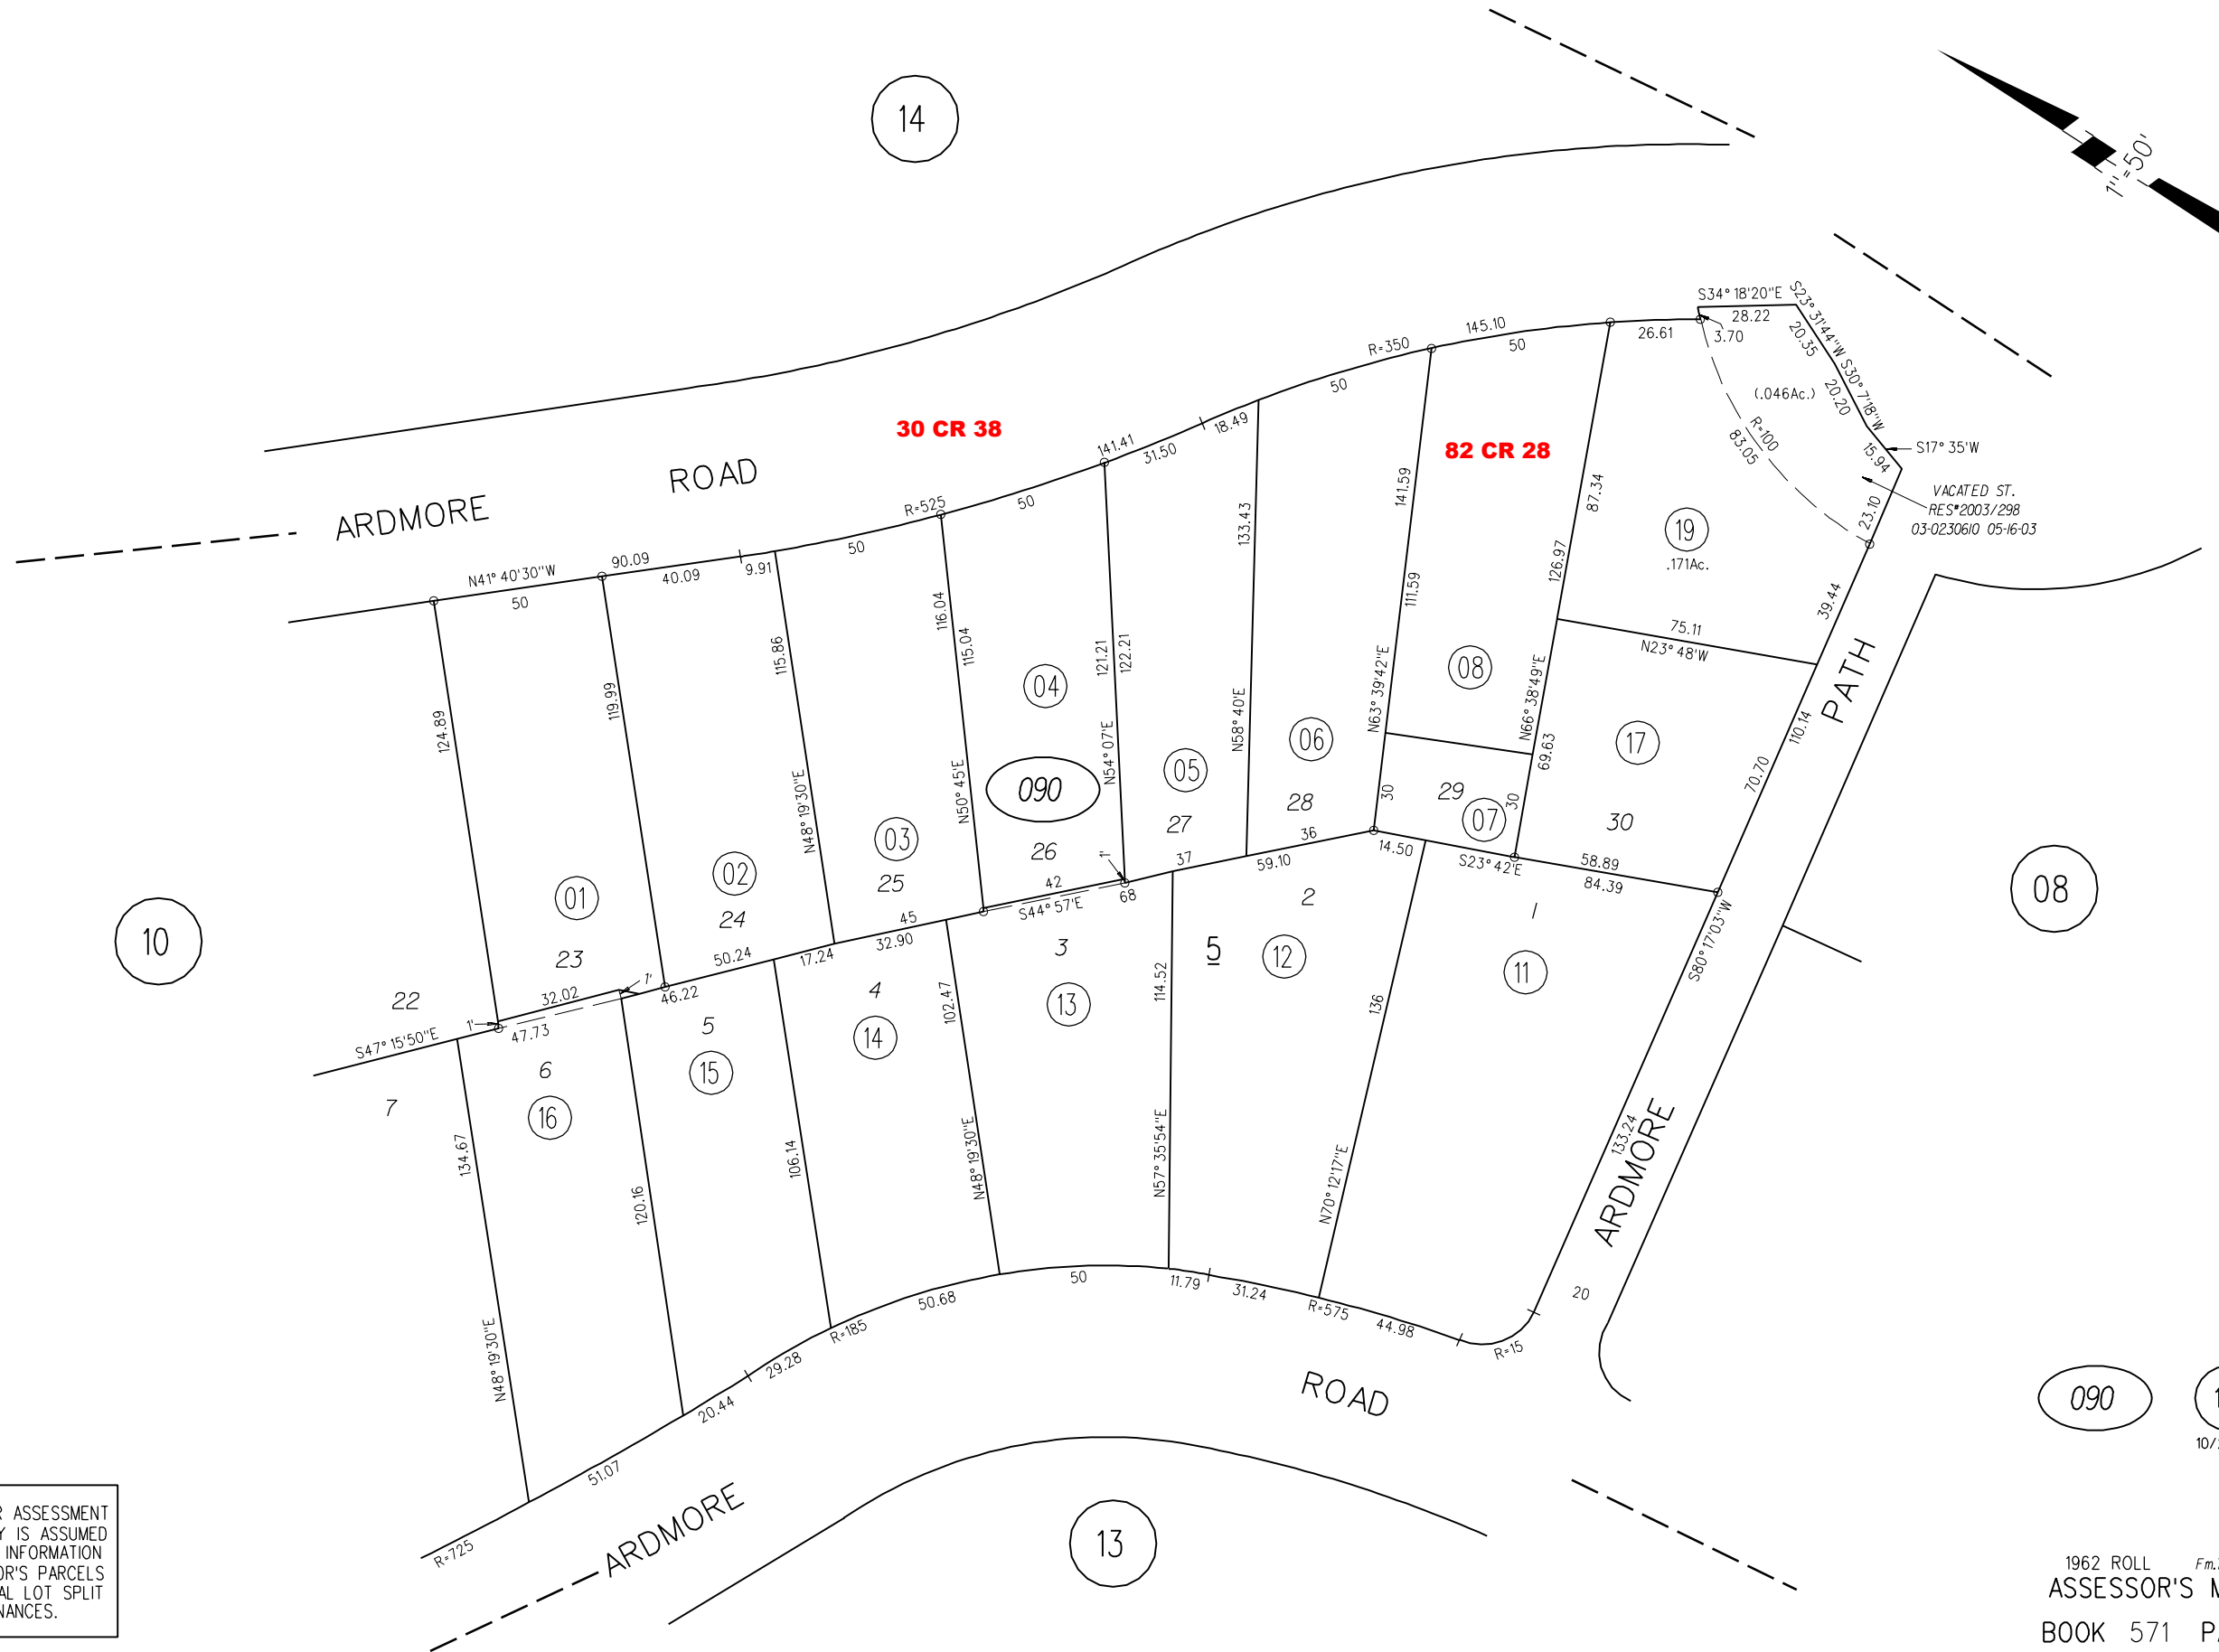

PORTION BLOCK 5 KENSINGTON PARK MB 5-103

10

14

08

090

19

10/27/03

NOTE: THIS MAP WAS PREPARED FOR ASSESSMENT PURPOSES ONLY. NO LIABILITY IS ASSUMED FOR THE ACCURACY OF THE INFORMATION DELINEATED HEREON. ASSESSOR'S PARCELS MAY NOT COMPLY WITH LOCAL LOT SPLIT OR BUILDING SITE ORDINANCES.