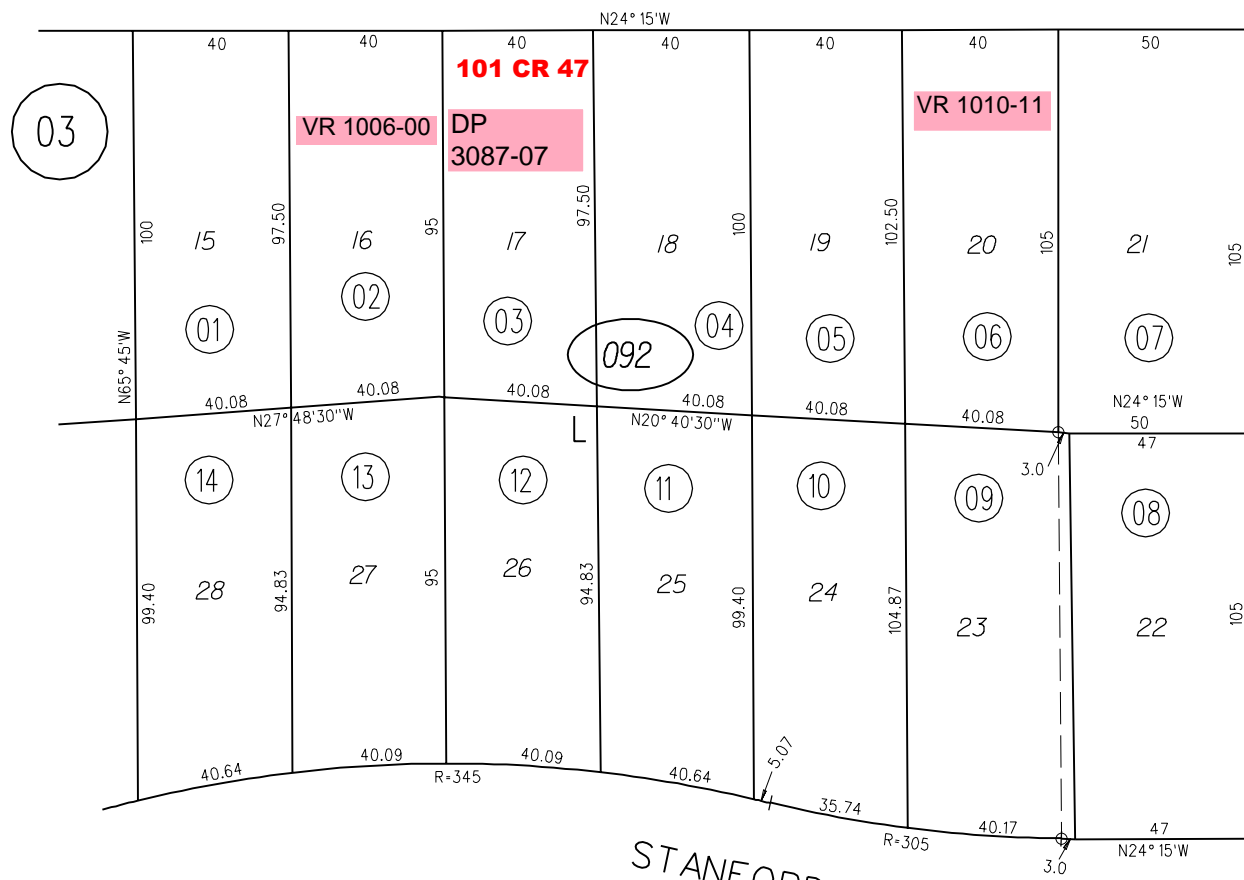

BLOCK K AND PORTIONS OF BLOCKS L & N,
BERKELEY HIGHLANDS M.B. 6-150

TAX CODE AREA

14

BELOIT AVE.

13

12

YALE AVE.

CAMBRIDGE AVE.

AVE.

STANFORD AVE.

AVE.

08

091

092

093