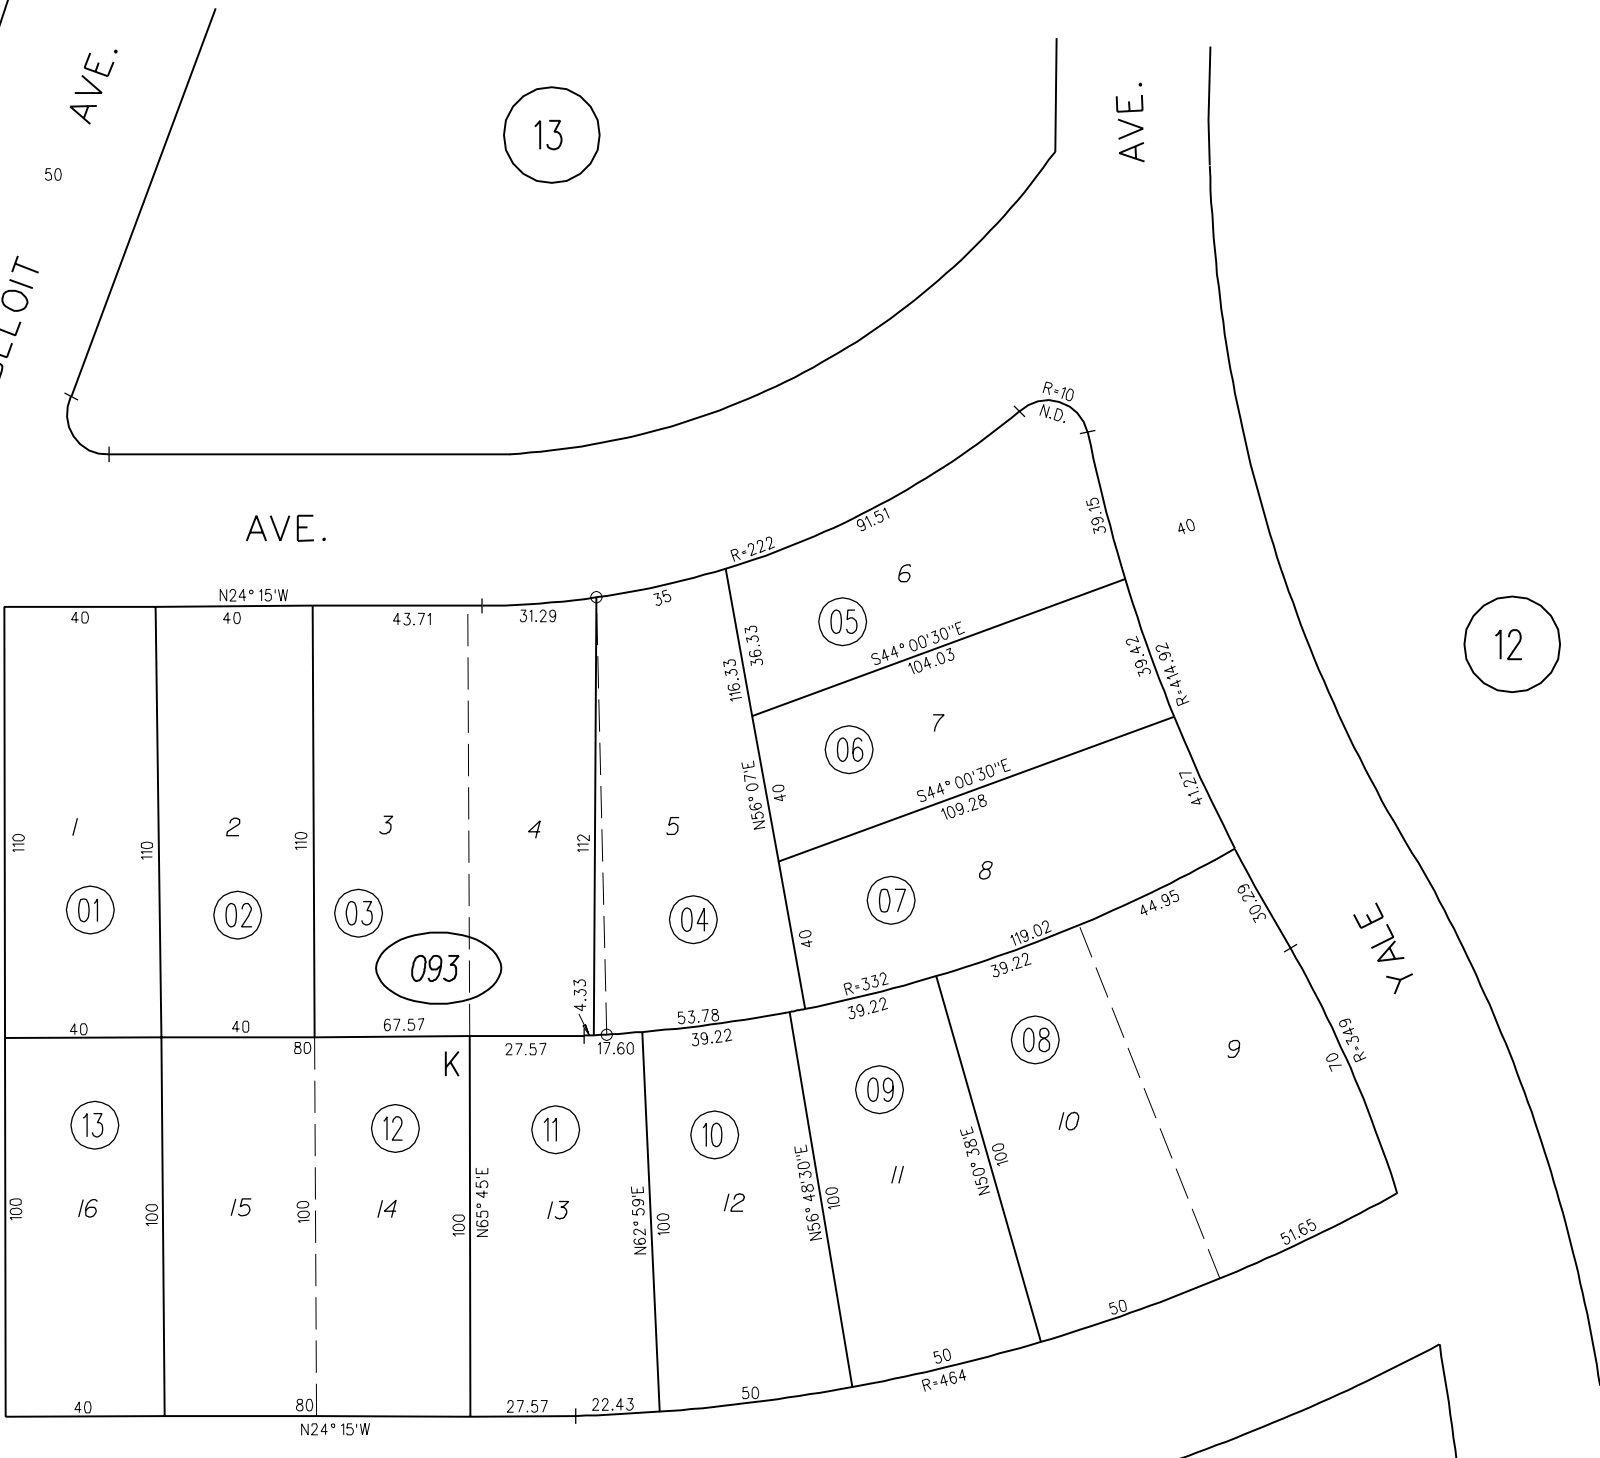

BLOCK K AND PORTIONS OF BLOCKS L & N,
BERKELEY HIGHLANDS M.B. 6-150

TAX CODE AREA

14

BELOIT AVE.

13

12

YALE AVE.

CAMBRIDGE AVE.