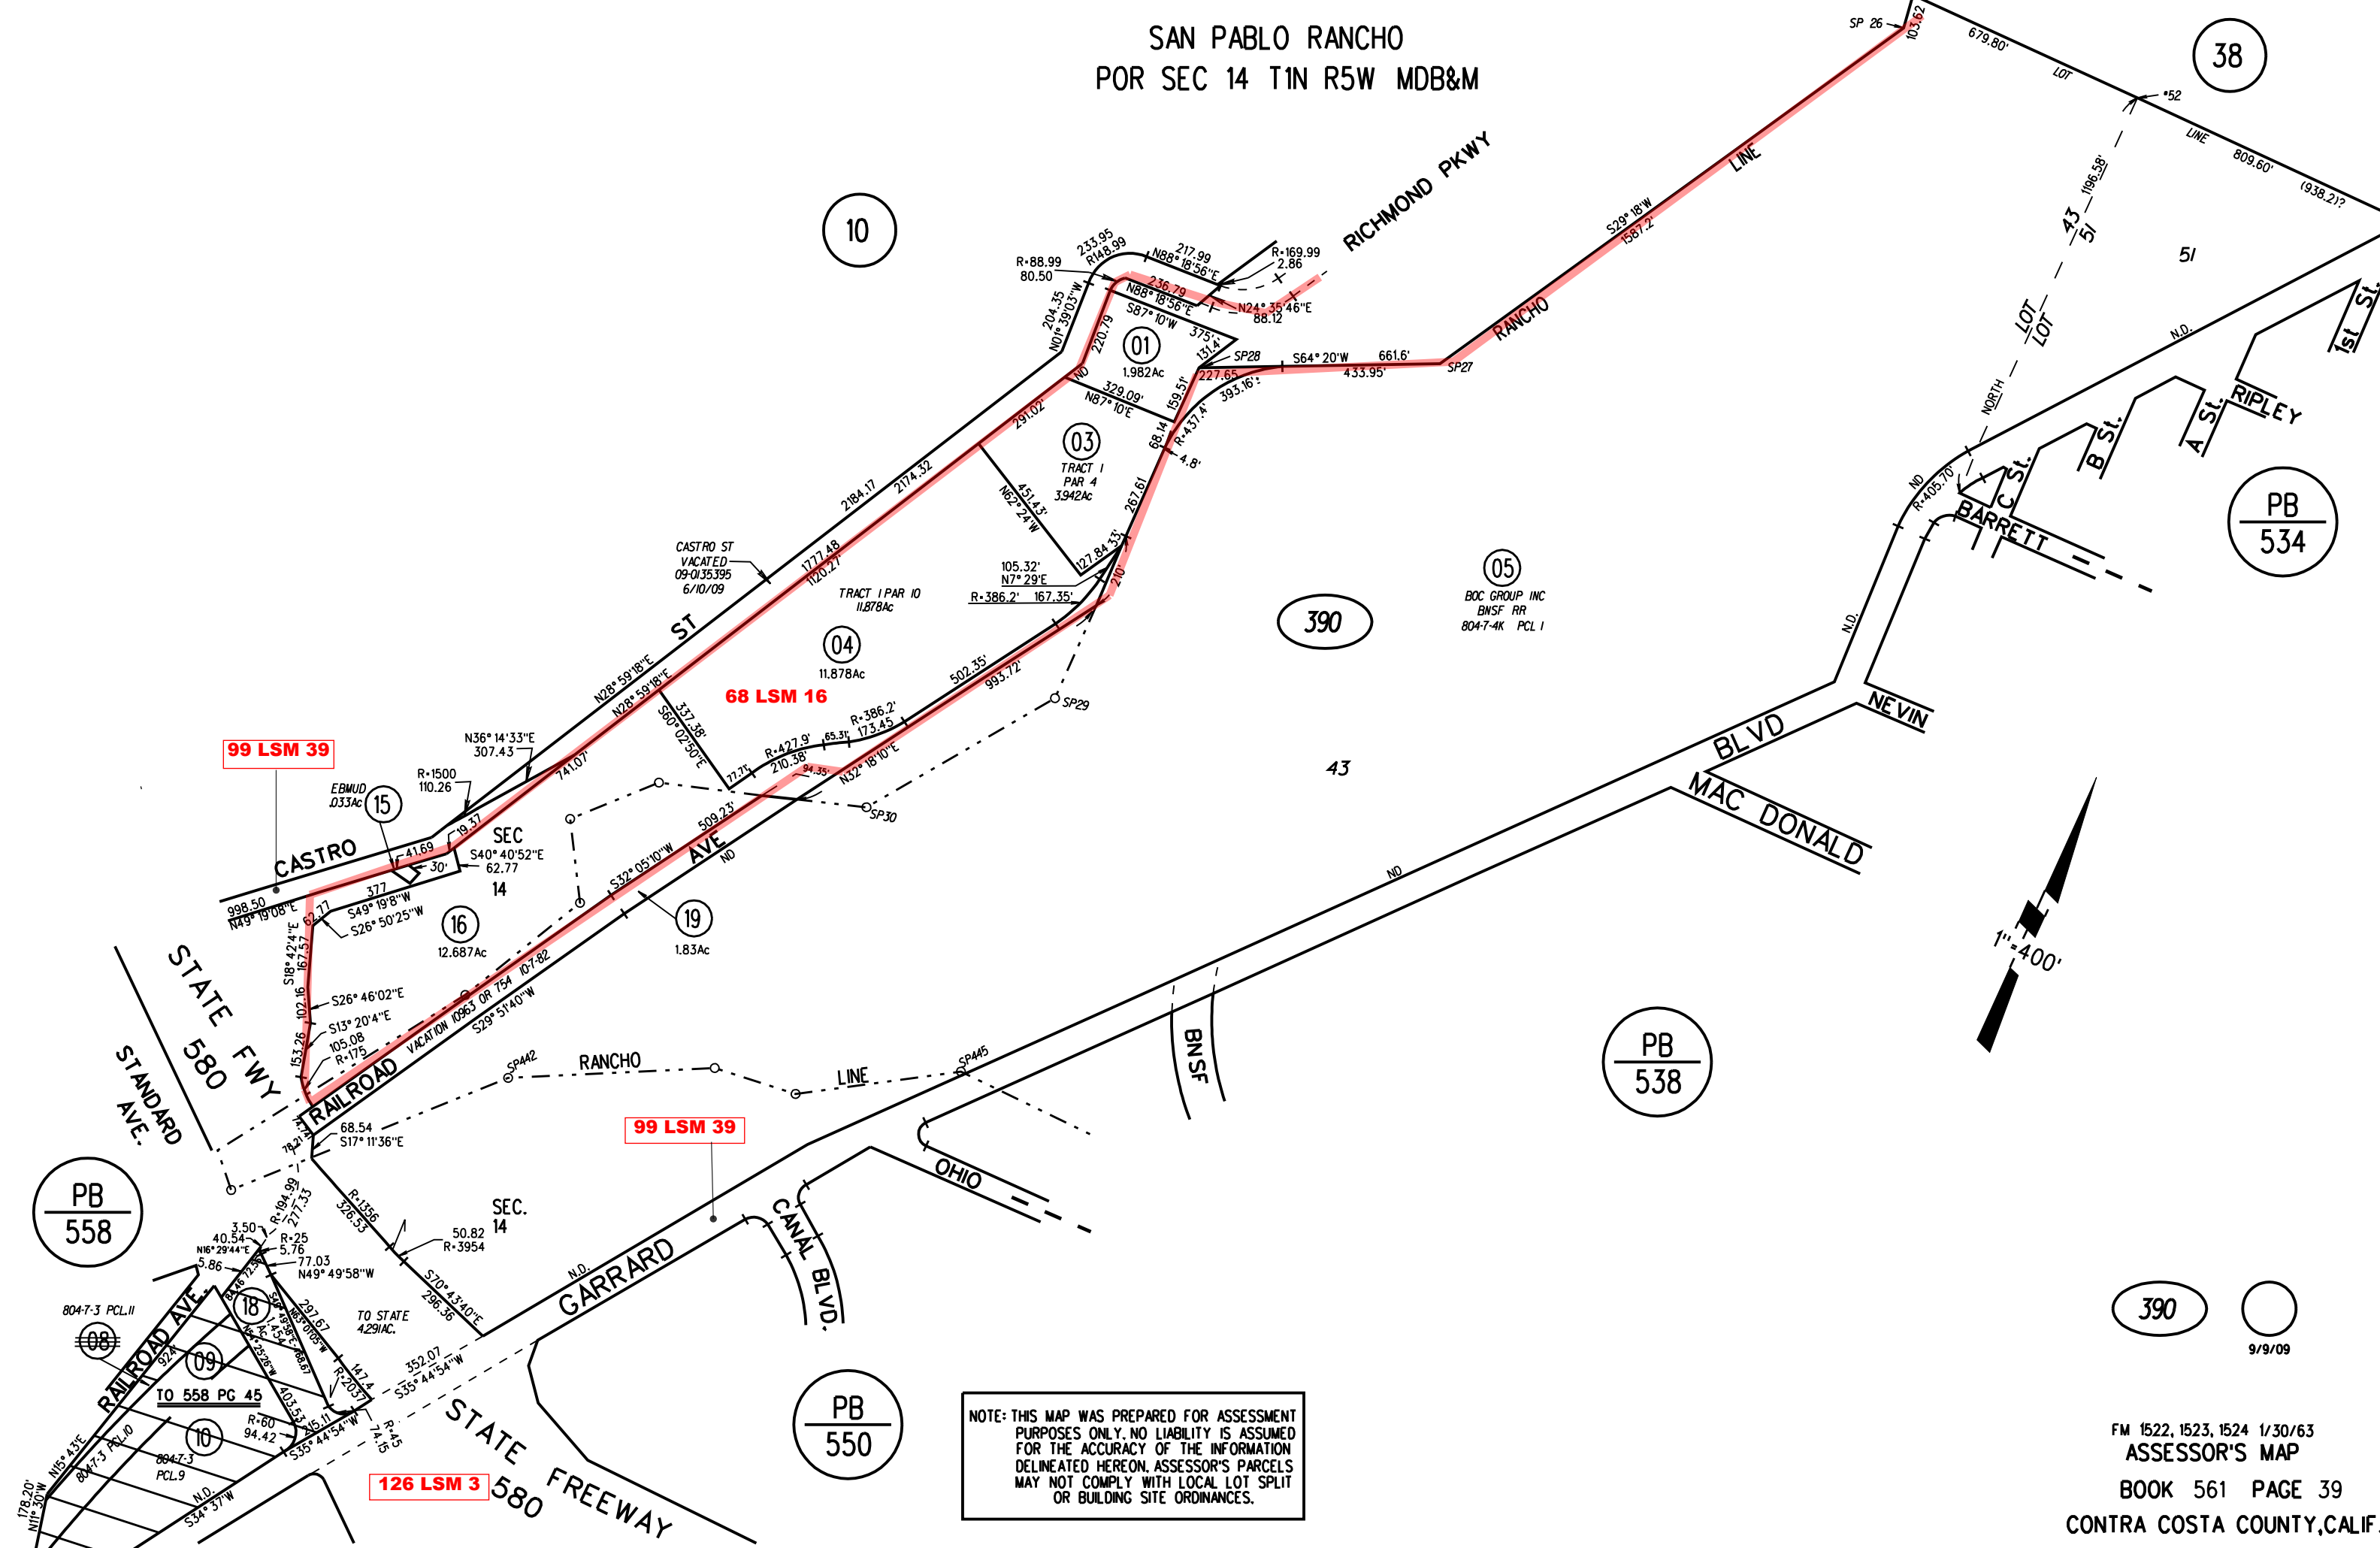

SAN PABLO RANCHO
 POR SEC 14 T1N R5W MDB&M

NOTE: THIS MAP WAS PREPARED FOR ASSESSMENT PURPOSES ONLY. NO LIABILITY IS ASSUMED FOR THE ACCURACY OF THE INFORMATION DELINEATED HEREON. ASSESSOR'S PARCELS MAY NOT COMPLY WITH LOCAL LOT SPLIT OR BUILDING SITE ORDINANCES.