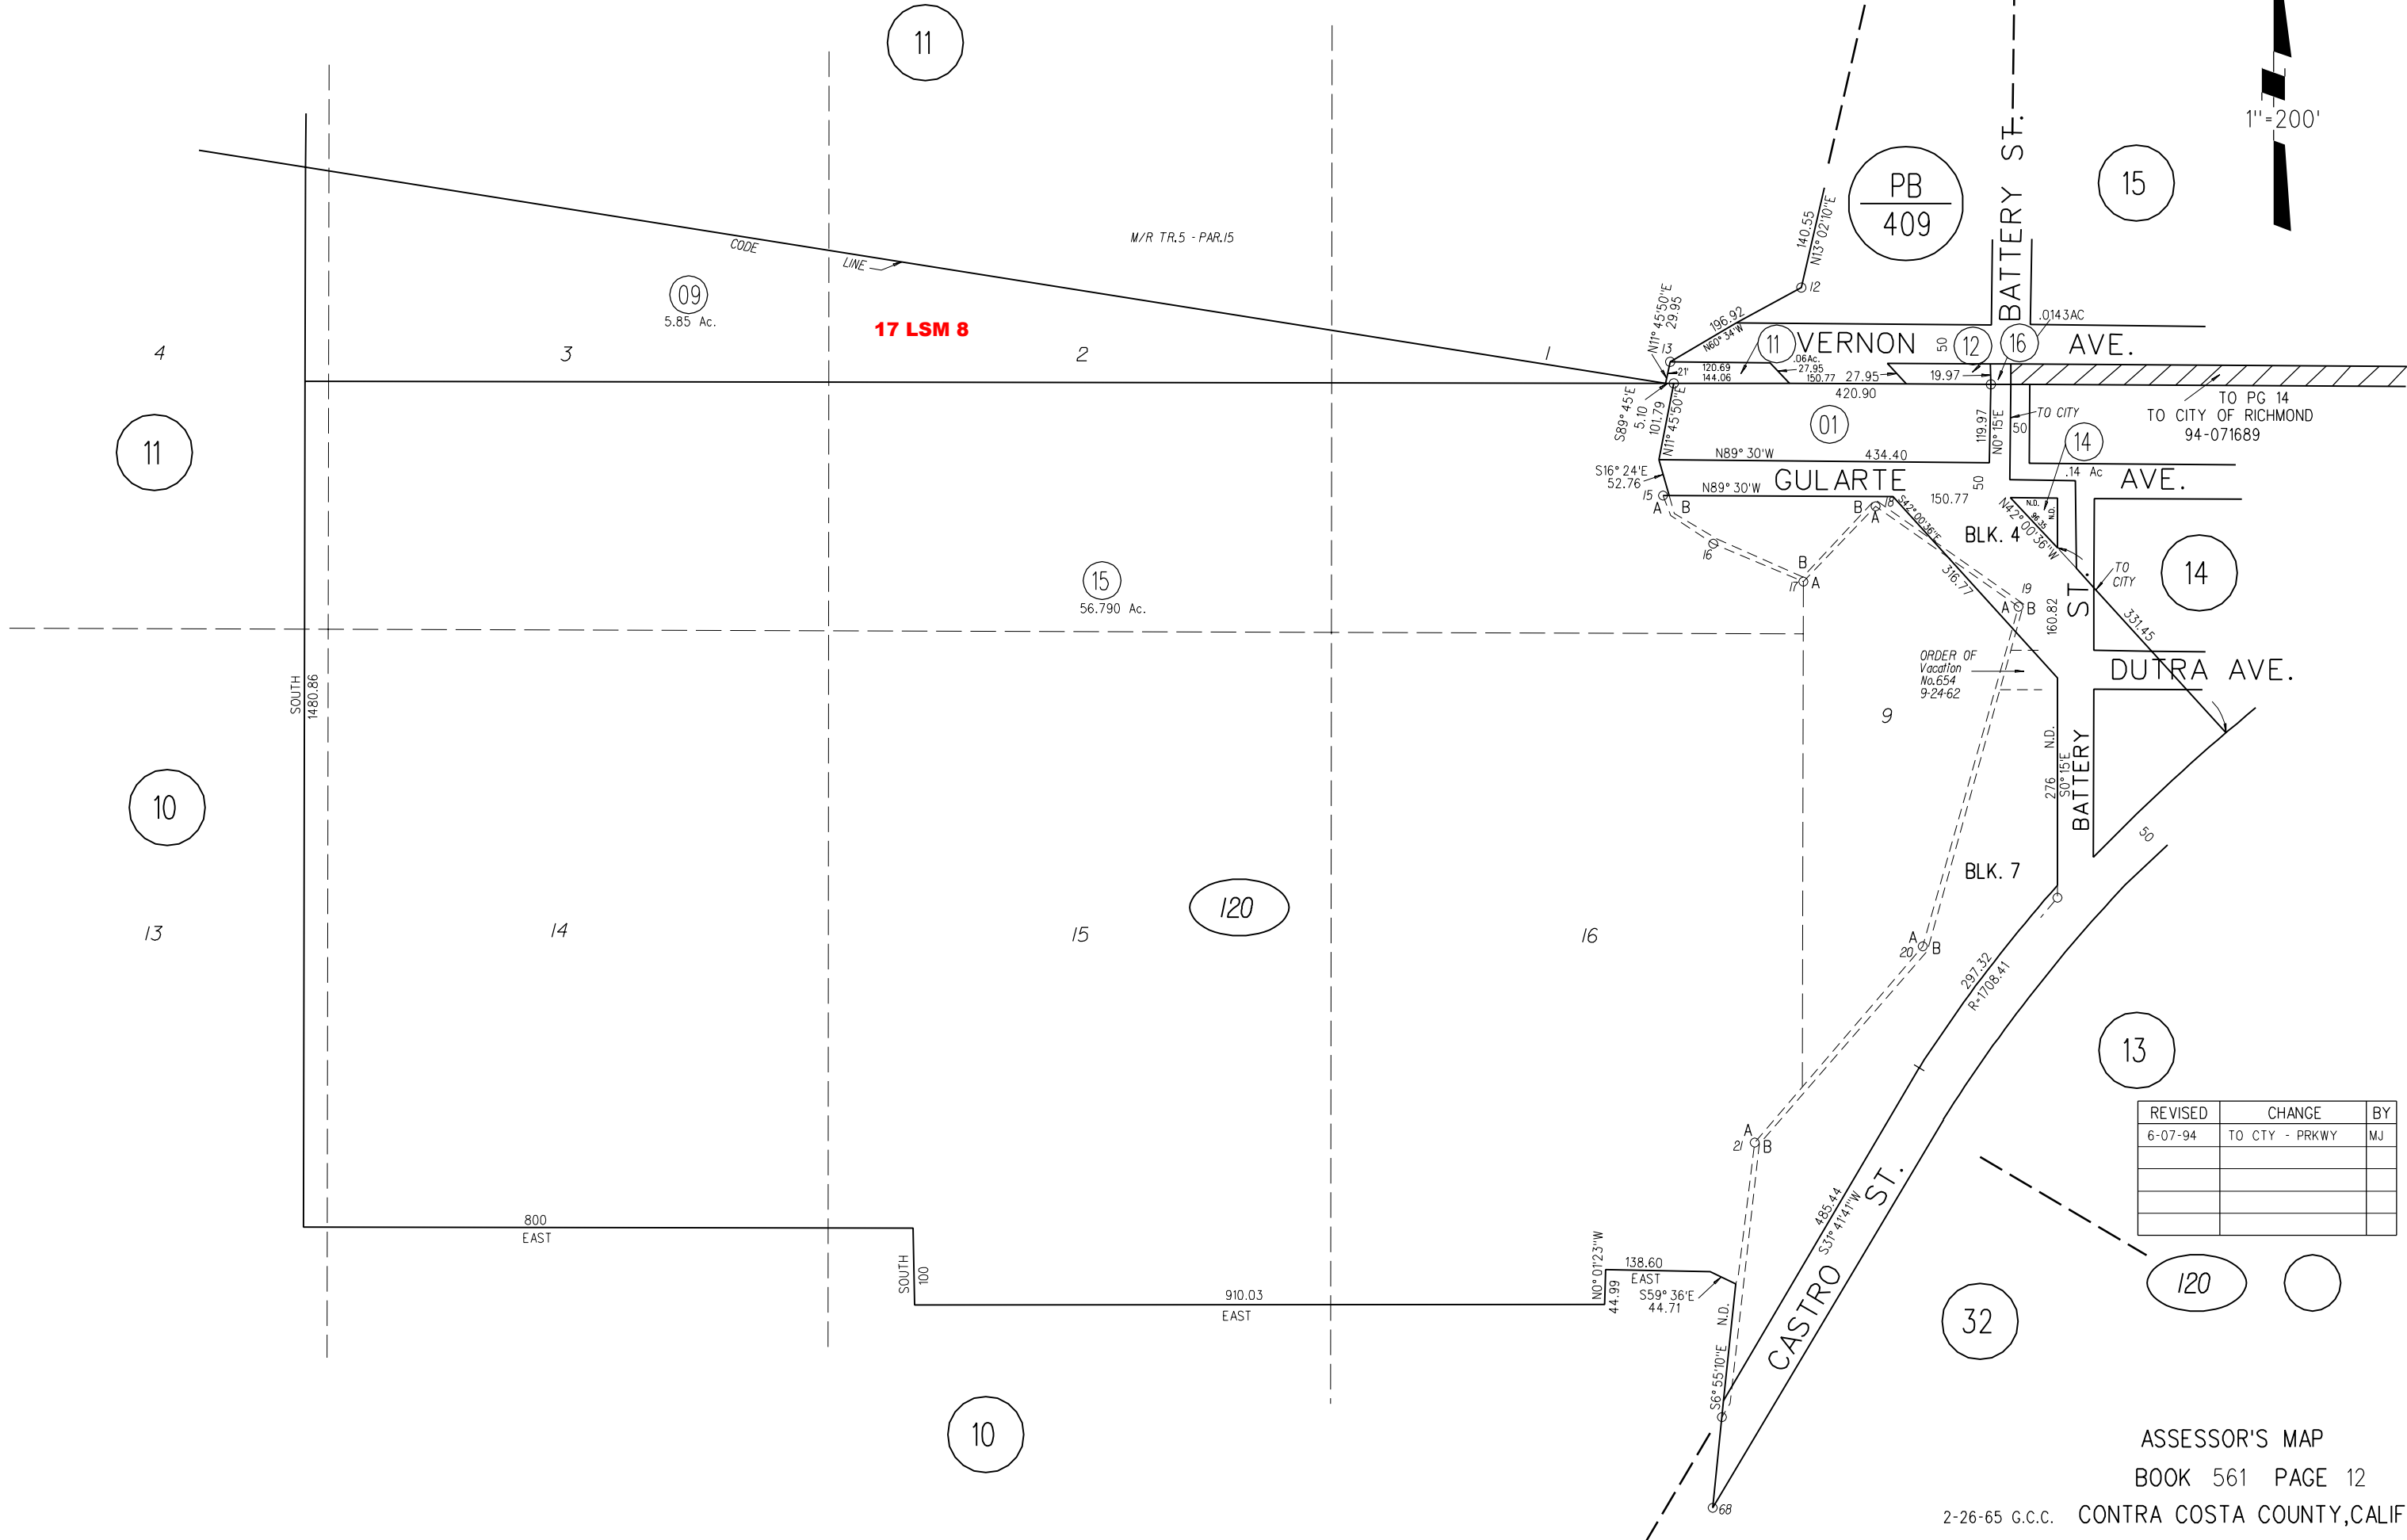

1"=200'

REVISED	CHANGE	BY
6-07-94	TO CTY - PRKWAY	MJ