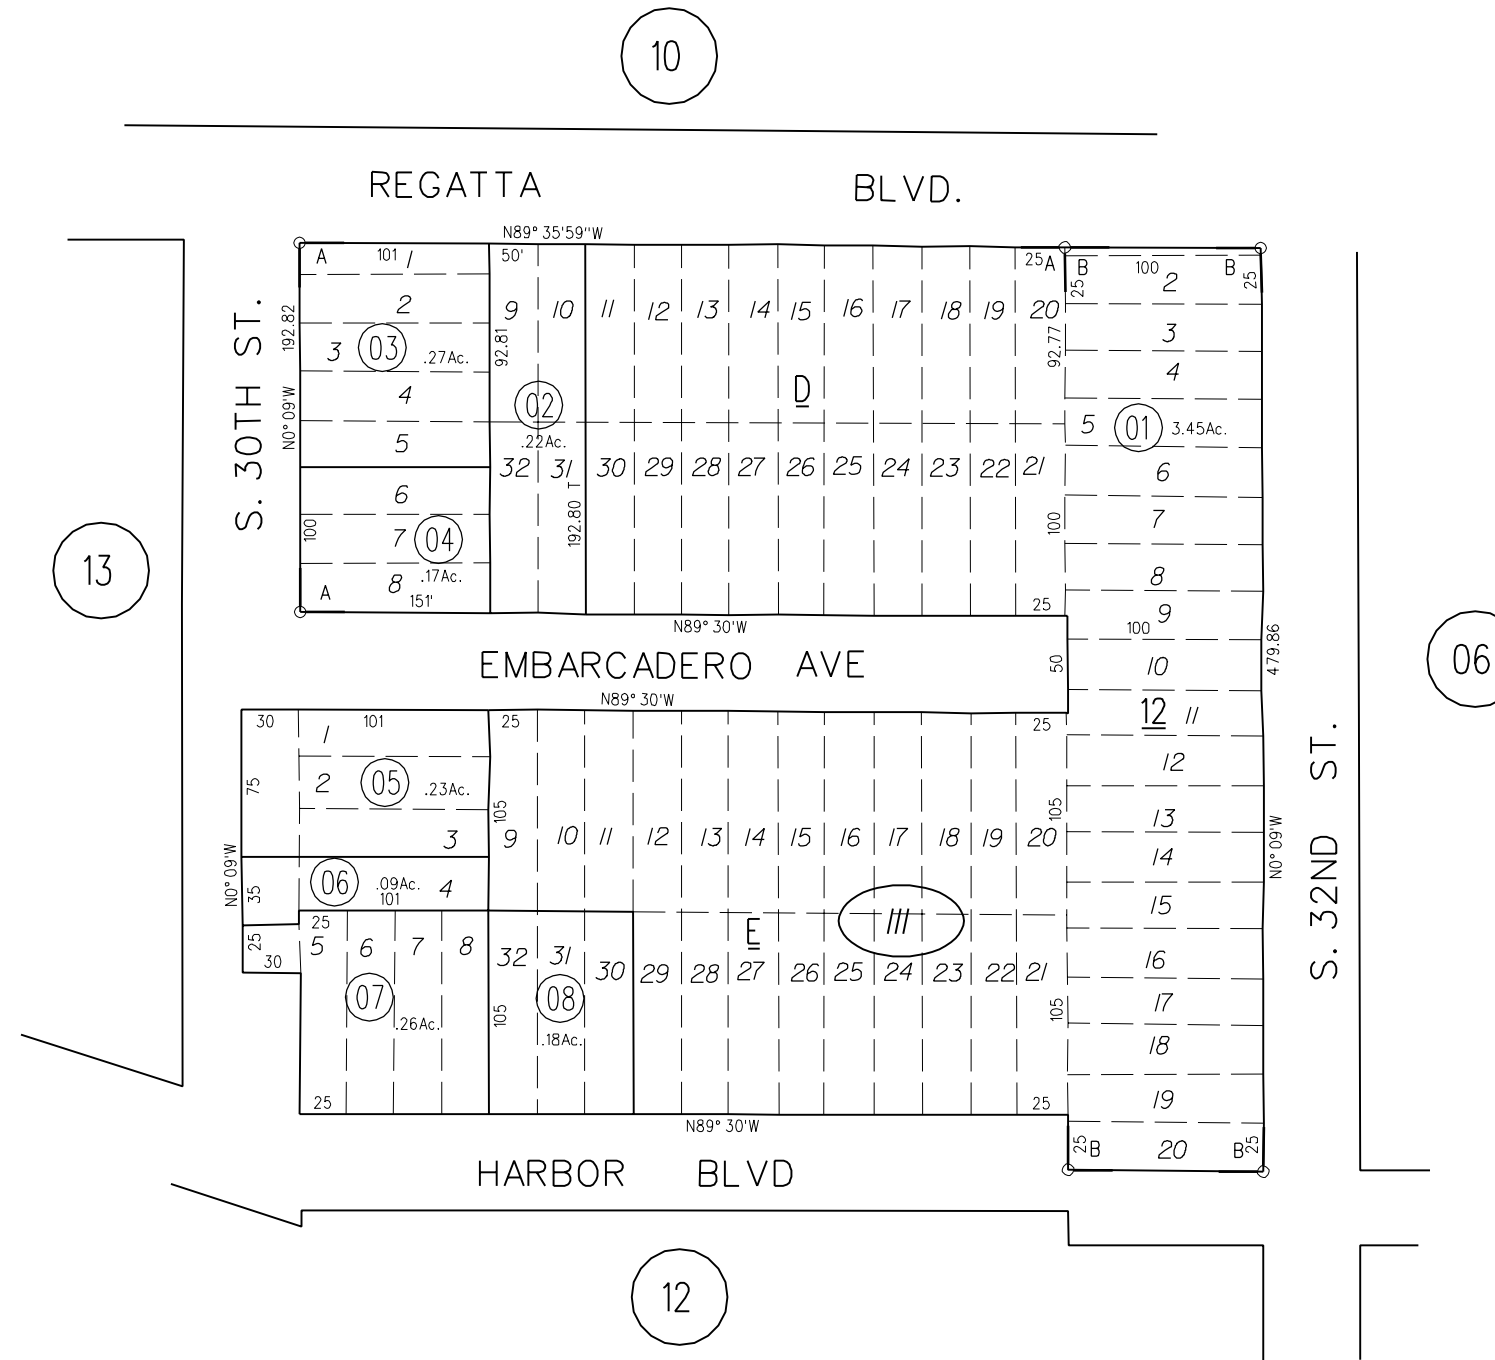

A - HARBOR GATE M.B. 8-191
 B - INNER HARBOR BUSSINESS BLOCKS M.B. 8-196

NOTE: THIS MAP WAS PREPARED FOR ASSESSMENT PURPOSES ONLY. NO LIABILITY IS ASSUMED FOR THE ACCURACY OF THE INFORMATION DELINEATED HEREON. ASSESSOR'S PARCELS MAY NOT COMPLY WITH LOCAL LOT SPLIT OR BUILDING SITE ORDINANCES.