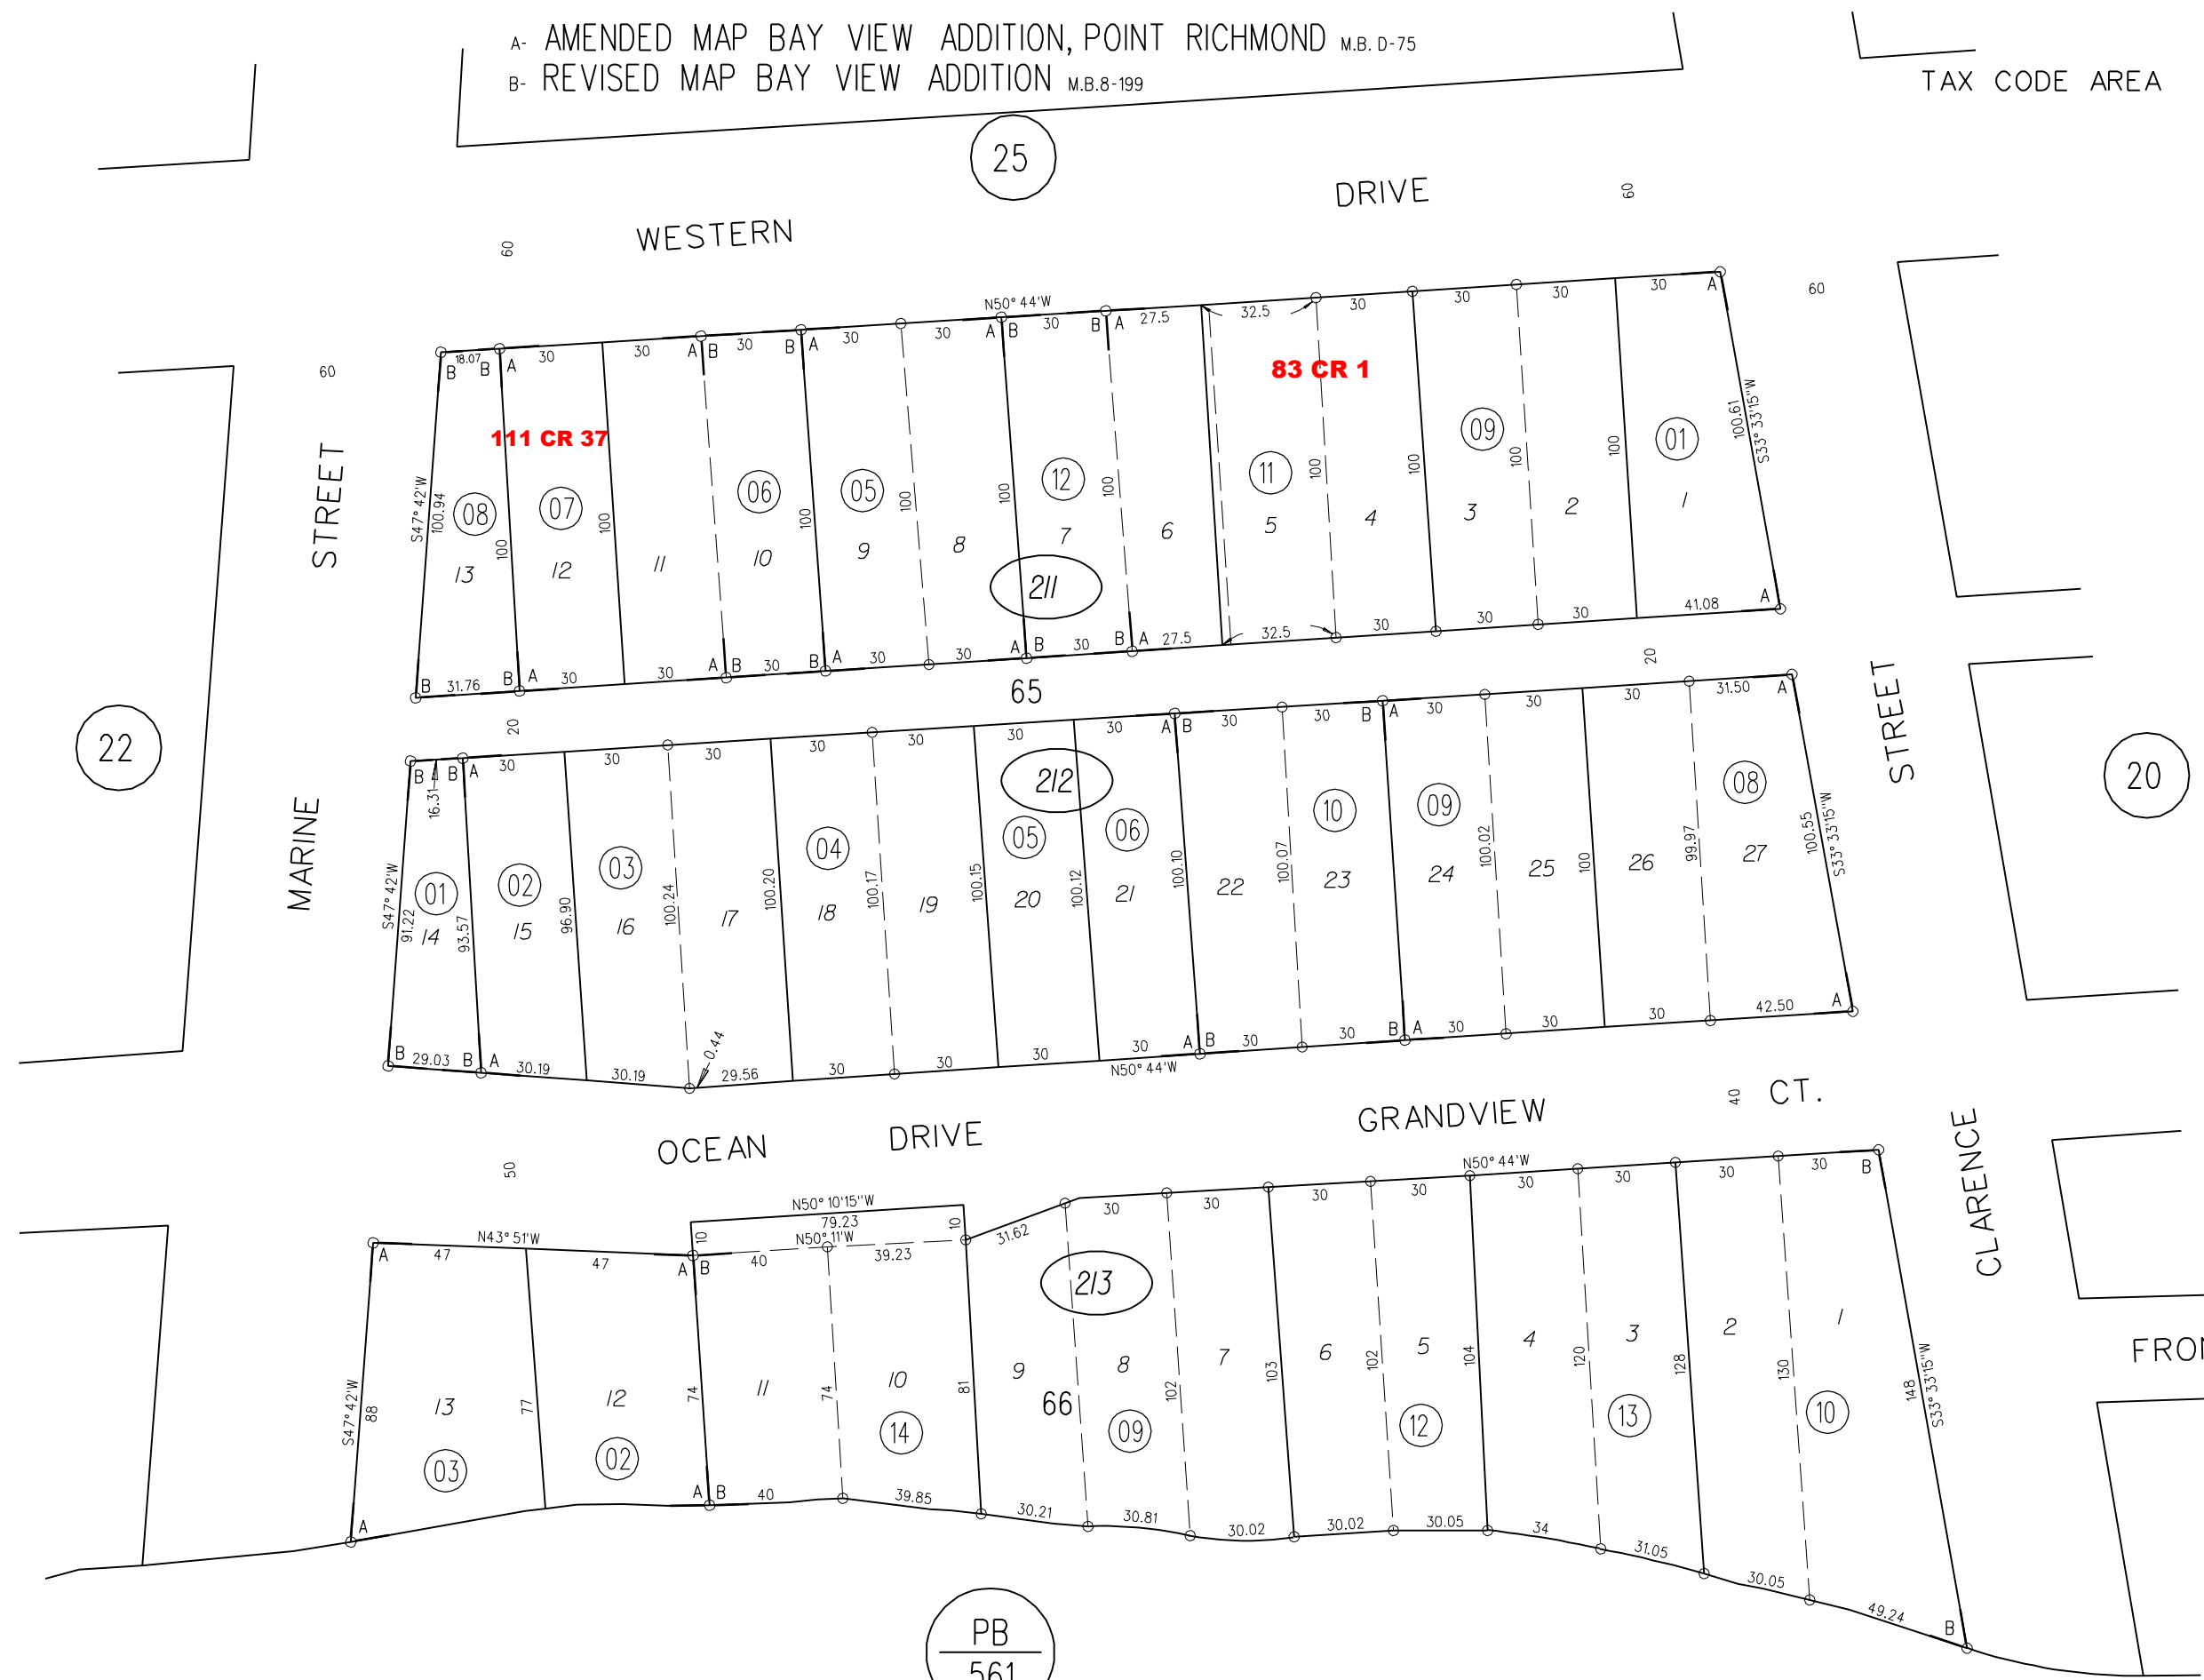

A- AMENDED MAP BAY VIEW ADDITION, POINT RICHMOND M.B. D-75
B- REVISED MAP BAY VIEW ADDITION M.B.8-199

TAX CODE AREA

- 8-24-82
- 211
- 212
- 213

FM.130/52,53 1963 ROLL
ASSESSOR'S MAP
BOOK 558 PAGE 21