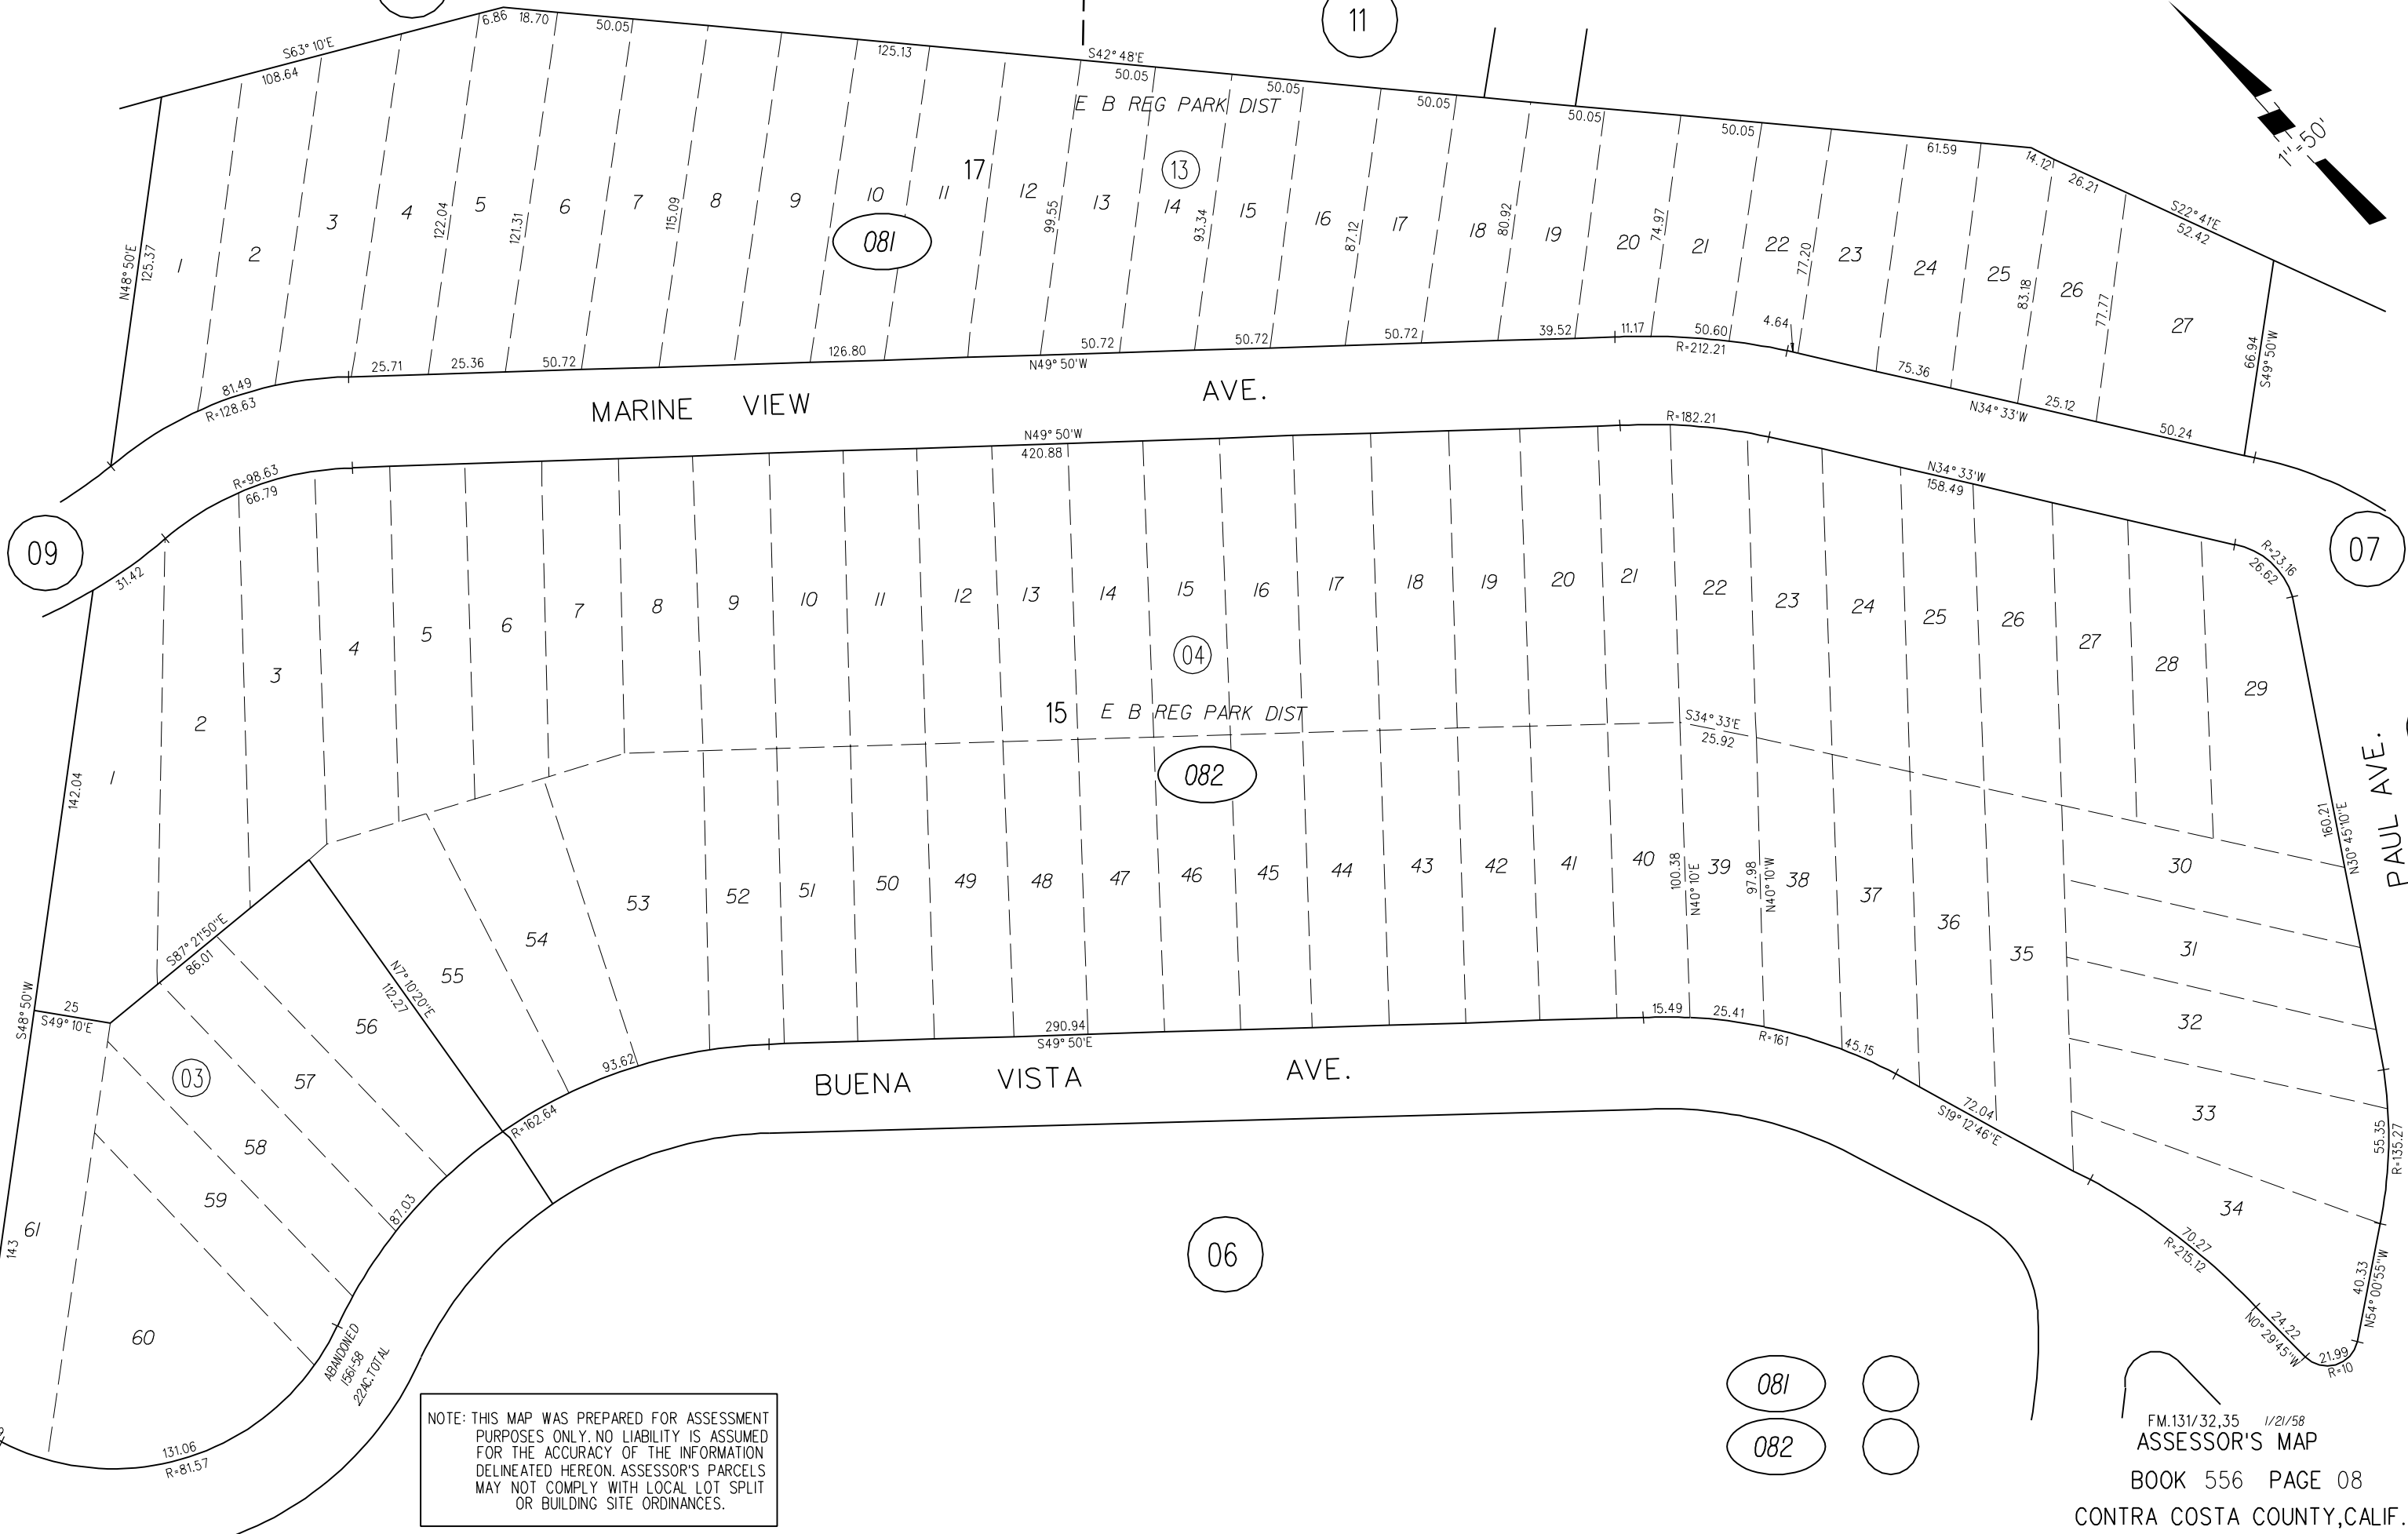

10

MARINE VIEW TERRACE EXTENSION M.B. 9-224

11

09

07

04

082

03

06

081

○

082

○

NOTE: THIS MAP WAS PREPARED FOR ASSESSMENT PURPOSES ONLY. NO LIABILITY IS ASSUMED FOR THE ACCURACY OF THE INFORMATION DELINEATED HEREON. ASSESSOR'S PARCELS MAY NOT COMPLY WITH LOCAL LOT SPLIT OR BUILDING SITE ORDINANCES.