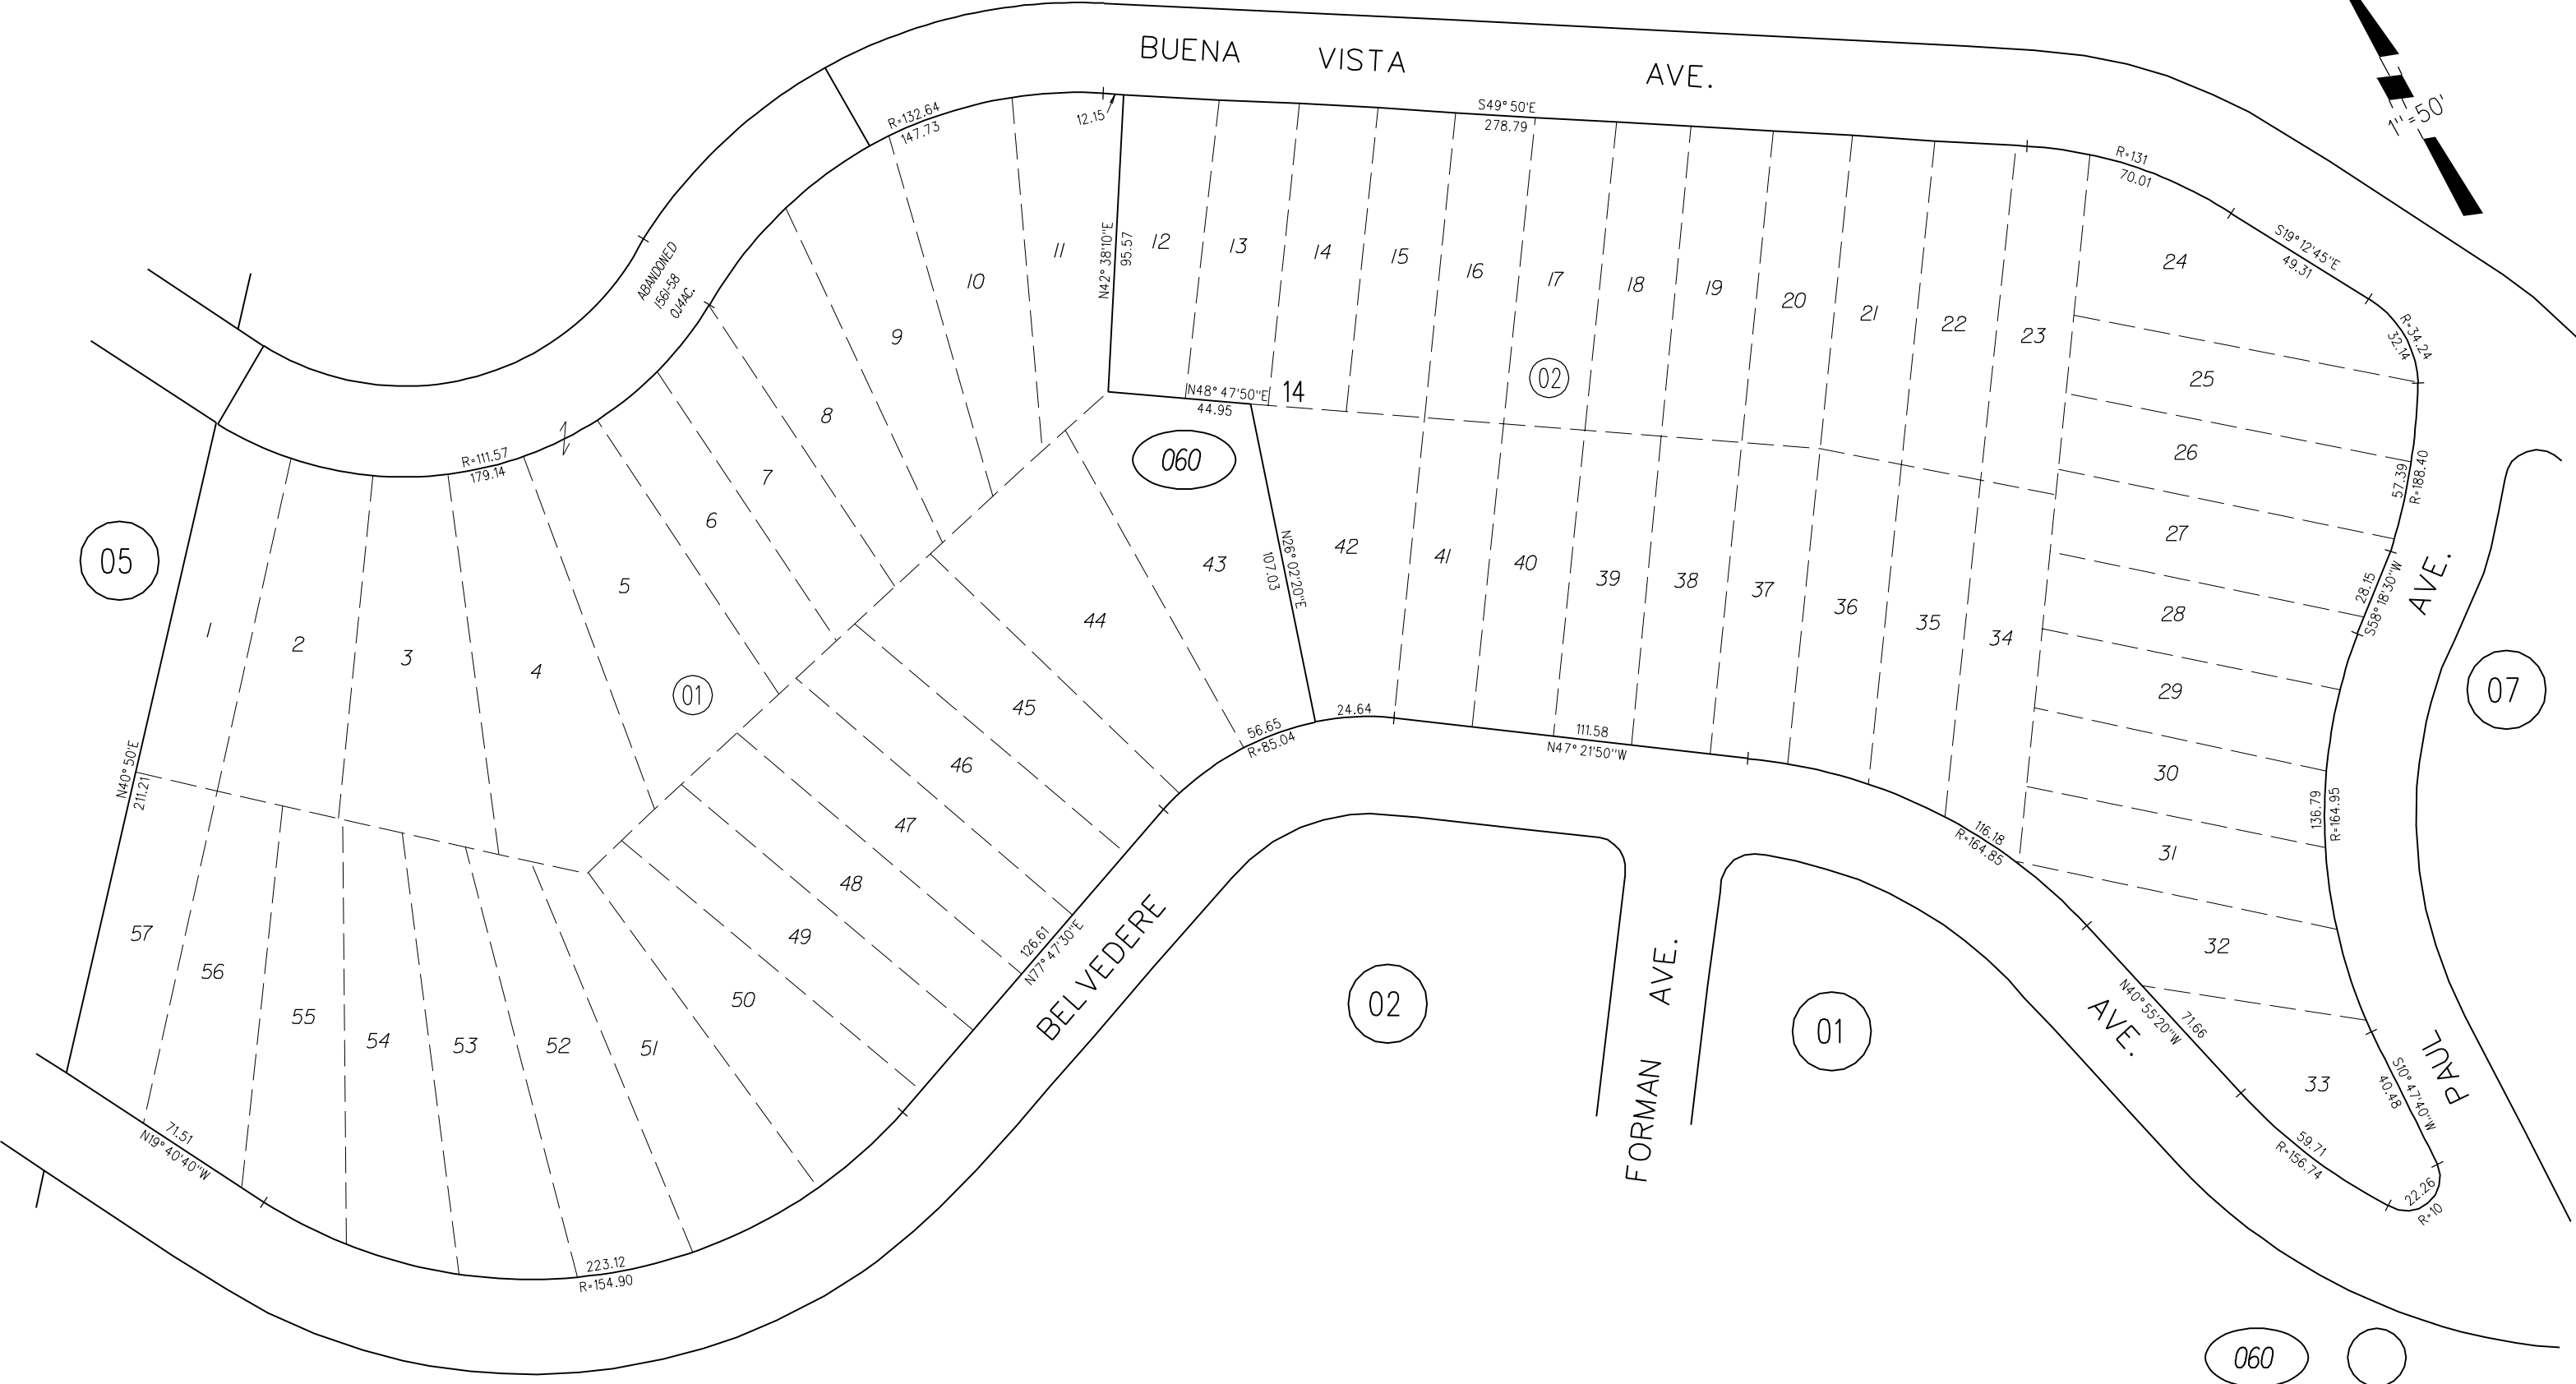

08

MARINE VIEW TERRACE EXTENSION M.B. 9-224

TAX CODE AREA

060

○

1963 ROLL

ASSESSOR'S MAP

BOOK 556 PAGE 06

FM131/31 1/30/58 CONTRA COSTA COUNTY, CALIF.