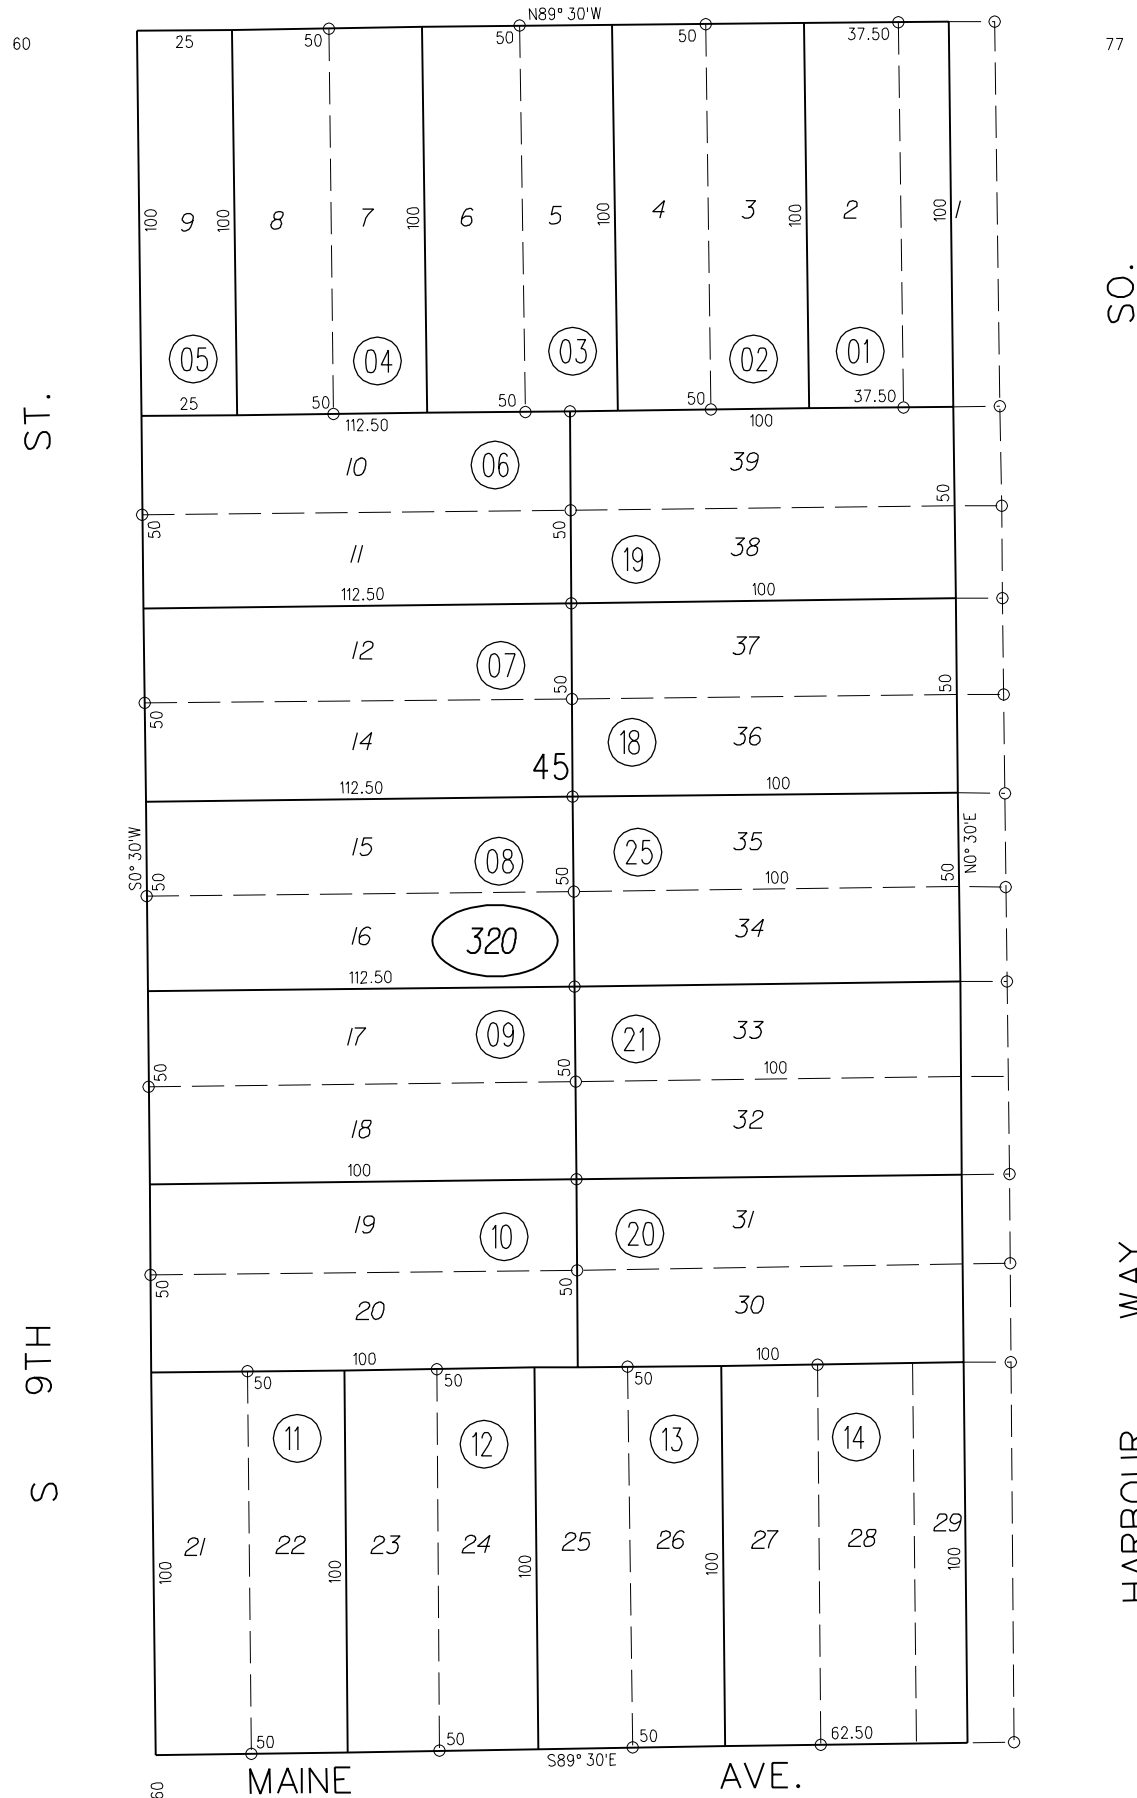

SANTA FE TOWNSITE M.B.E-102

60 FLORIDA 33 AVE.

23

34

NOTE: THIS MAP WAS PREPARED FOR ASSESSMENT PURPOSES ONLY. NO LIABILITY IS ASSUMED FOR THE ACCURACY OF THE INFORMATION DELINEATED HEREON. ASSESSOR'S PARCELS MAY NOT COMPLY WITH LOCAL LOT SPLIT OR BUILDING SITE ORDINANCES.

31

320