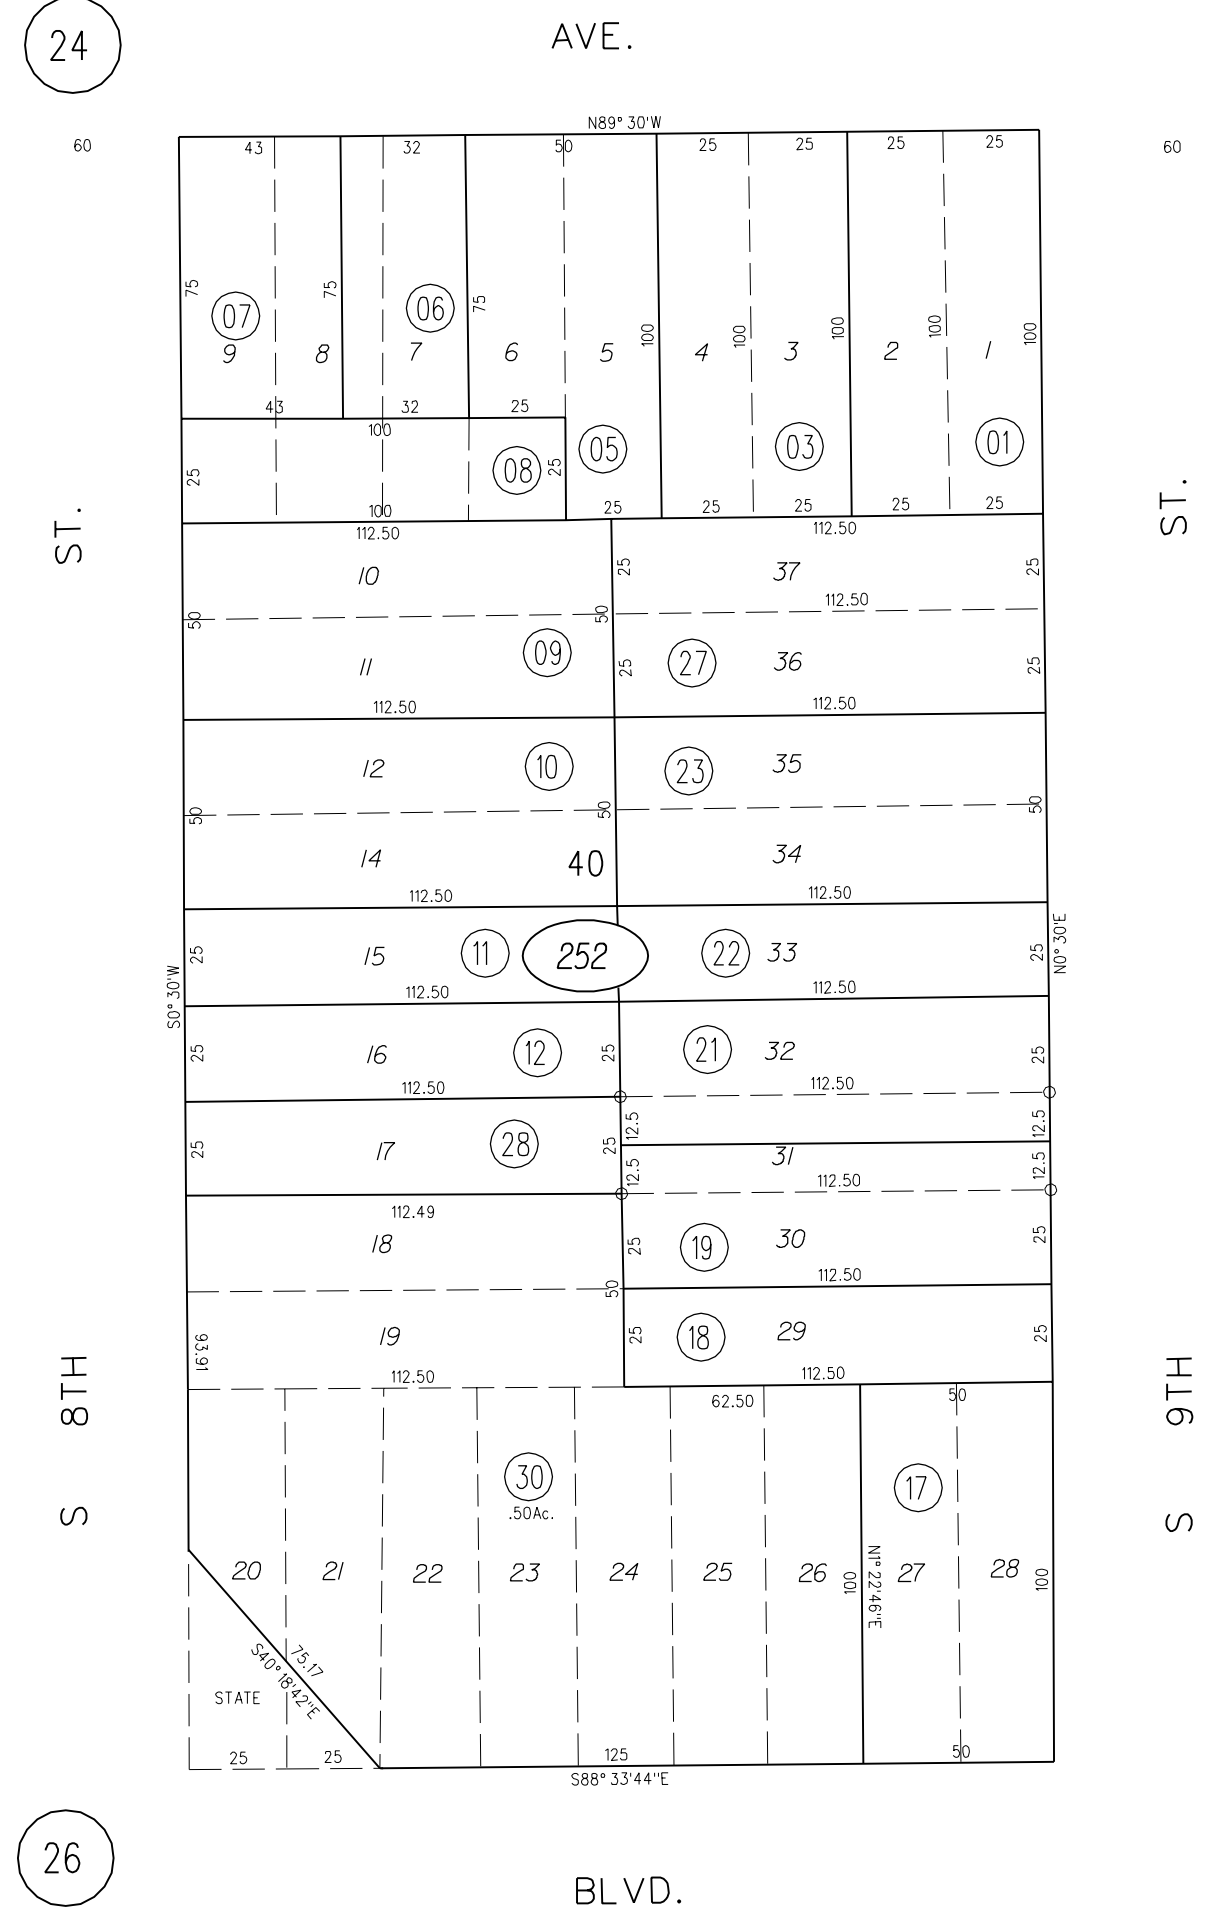

SANTA FE TOWNSITE M.B.E-102

NOTE: THIS MAP WAS PREPARED FOR ASSESSMENT PURPOSES ONLY. NO LIABILITY IS ASSUMED FOR THE ACCURACY OF THE INFORMATION DELINEATED HEREON. ASSESSOR'S PARCELS MAY NOT COMPLY WITH LOCAL LOT SPLIT OR BUILDING SITE ORDINANCES.

251  
252