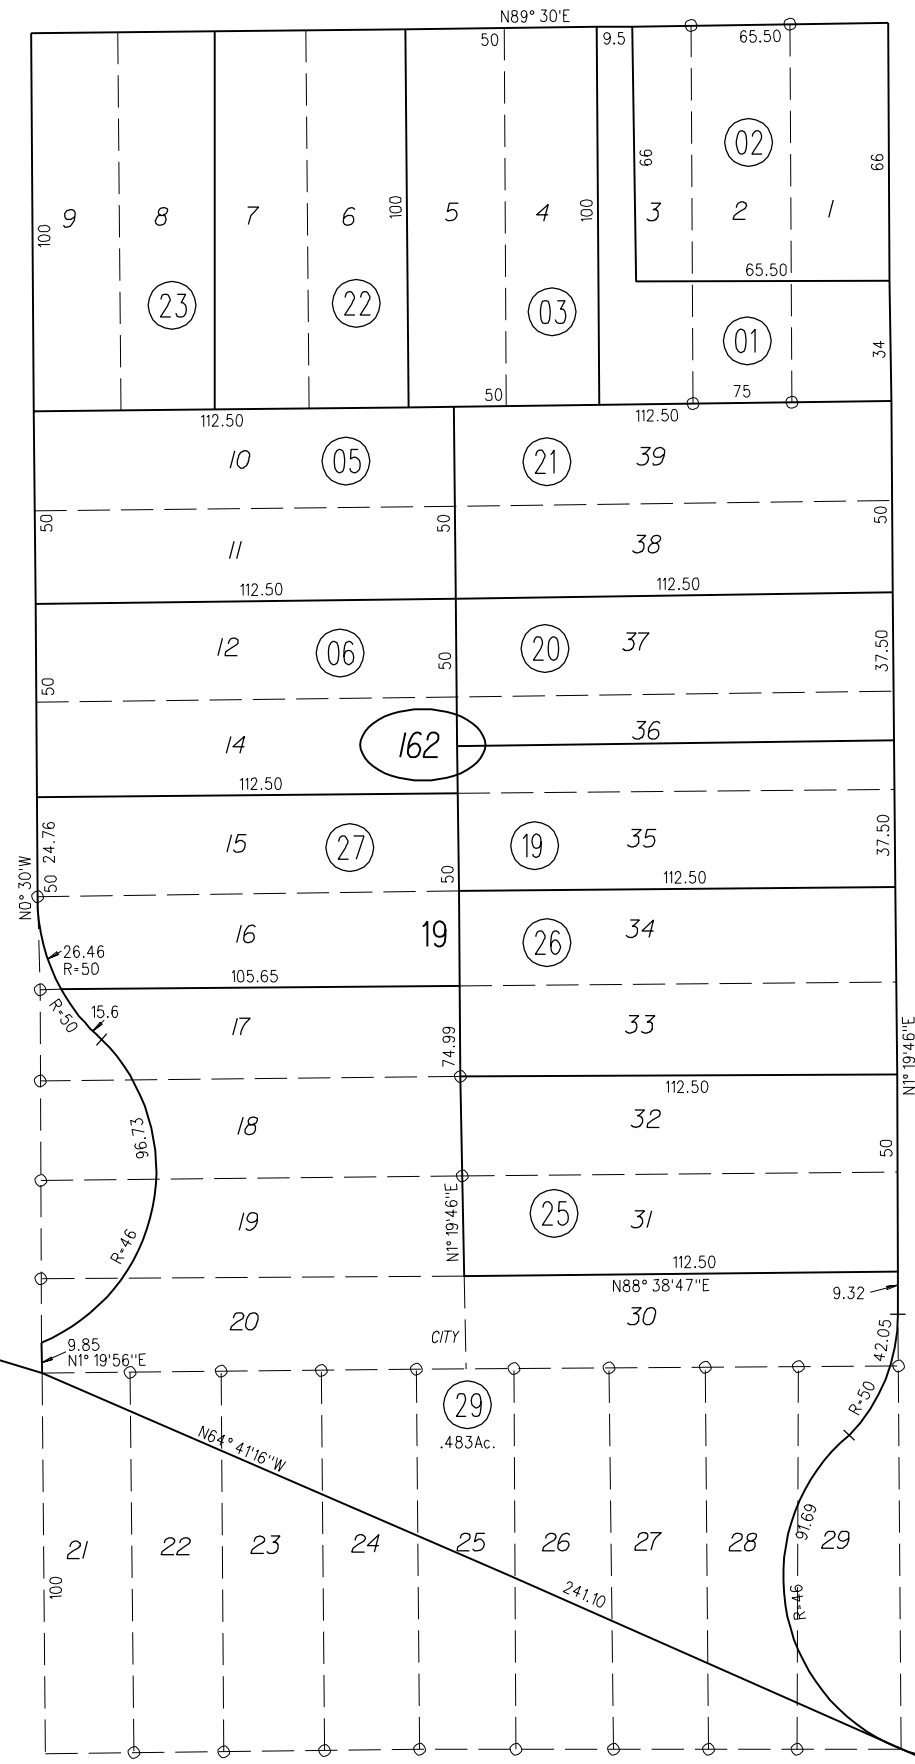

15

SANTA FE TOWNSITE M.B. E-102

120 LSM 21

MAINE

AVE.

11

S
THIRD
ST.

STATE
FREEWAY
580

S
FOURTH
ST.

17

S
FIFTH
ST.

19

6/4/03

NOTE: THIS MAP WAS PREPARED FOR ASSESSMENT PURPOSES ONLY. NO LIABILITY IS ASSUMED FOR THE ACCURACY OF THE INFORMATION DELINEATED HEREON. ASSESSOR'S PARCELS MAY NOT COMPLY WITH LOCAL LOT SPLIT OR BUILDING SITE ORDINANCES.