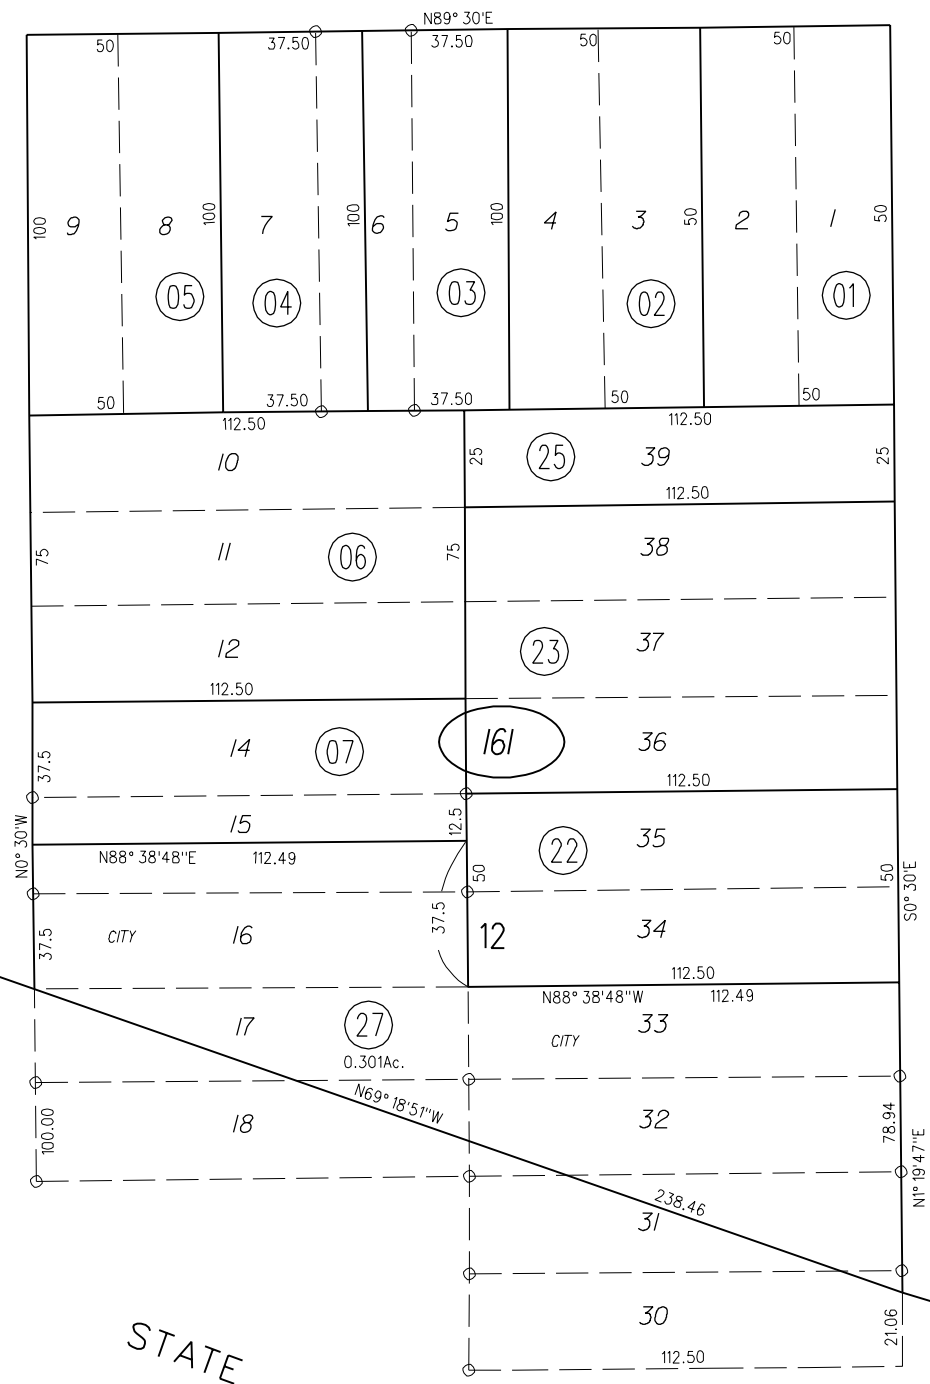

15

SANTA FE TOWNSITE M.B. E-102

120 LSM 21

MAINE

AVE.

11

S
THIRD
ST.

STATE
FREEWAY
580

S
FOURTH
ST.

17

S
FIFTH
ST.

19

6/4/03

NOTE: THIS MAP WAS PREPARED FOR ASSESSMENT PURPOSES ONLY. NO LIABILITY IS ASSUMED FOR THE ACCURACY OF THE INFORMATION DELINEATED HEREON. ASSESSOR'S PARCELS MAY NOT COMPLY WITH LOCAL LOT SPLIT OR BUILDING SITE ORDINANCES.