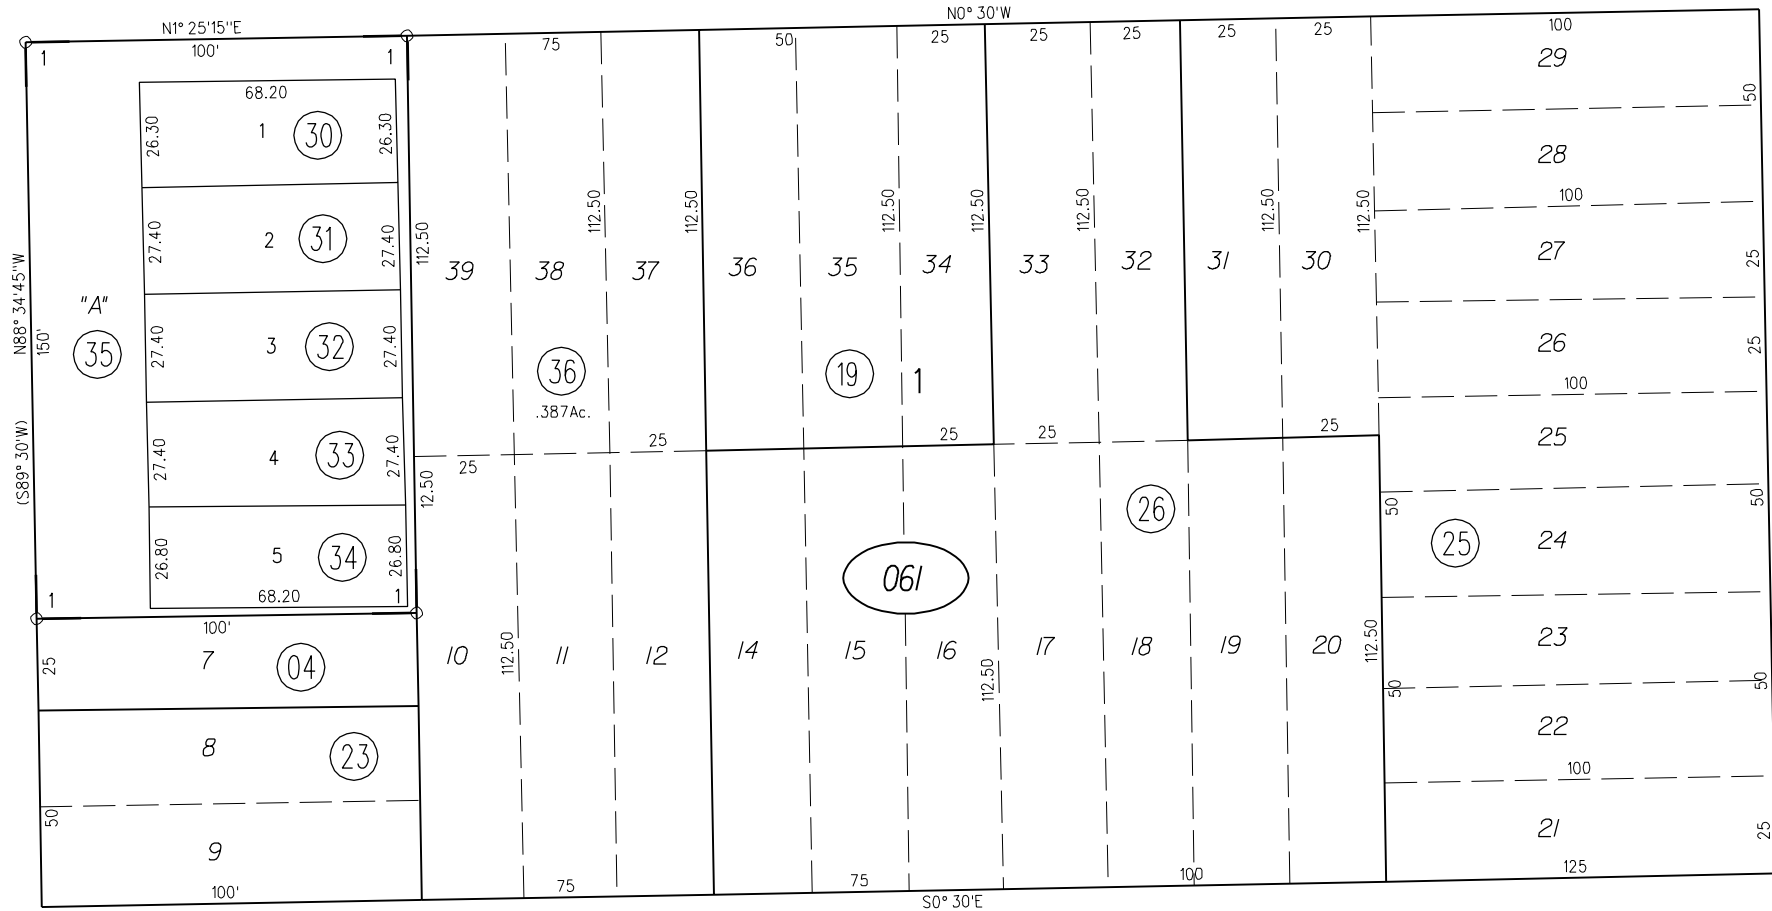

SANTA FE TOWNSITE M.B. E-102

1-144 P.M. 48 2-1-90

CONDO. C.C.&R.'S 16623/452 5-29-91

13

60

60 S SECOND ST

ST

PB
538

60
AVE.
OHIO

OHIO

60
AVE.
FLORIDA

07

60 S FIRST ST

ST.

061

062

NOTE: THIS MAP WAS PREPARED FOR ASSESSMENT PURPOSES ONLY. NO LIABILITY IS ASSUMED FOR THE ACCURACY OF THE INFORMATION DELINEATED HEREON. ASSESSOR'S PARCELS MAY NOT COMPLY WITH LOCAL LOT SPLIT OR BUILDING SITE ORDINANCES.