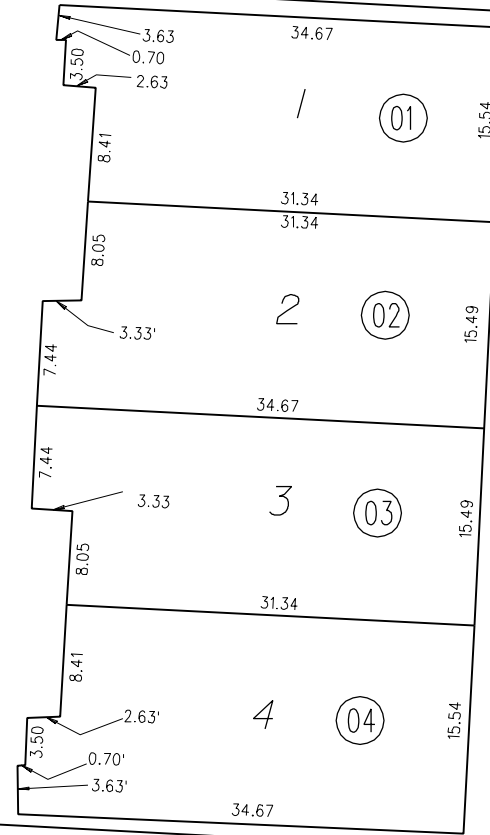

20

45'

20

SOUTH 30TH STREET

N0°24'W
75.00

N87°17'W-125.00

20

230

LOT "A"
COMMON AREA
05
0.215 AC.

75.00
N0°24'W

N87°17'W-125.00

20

230