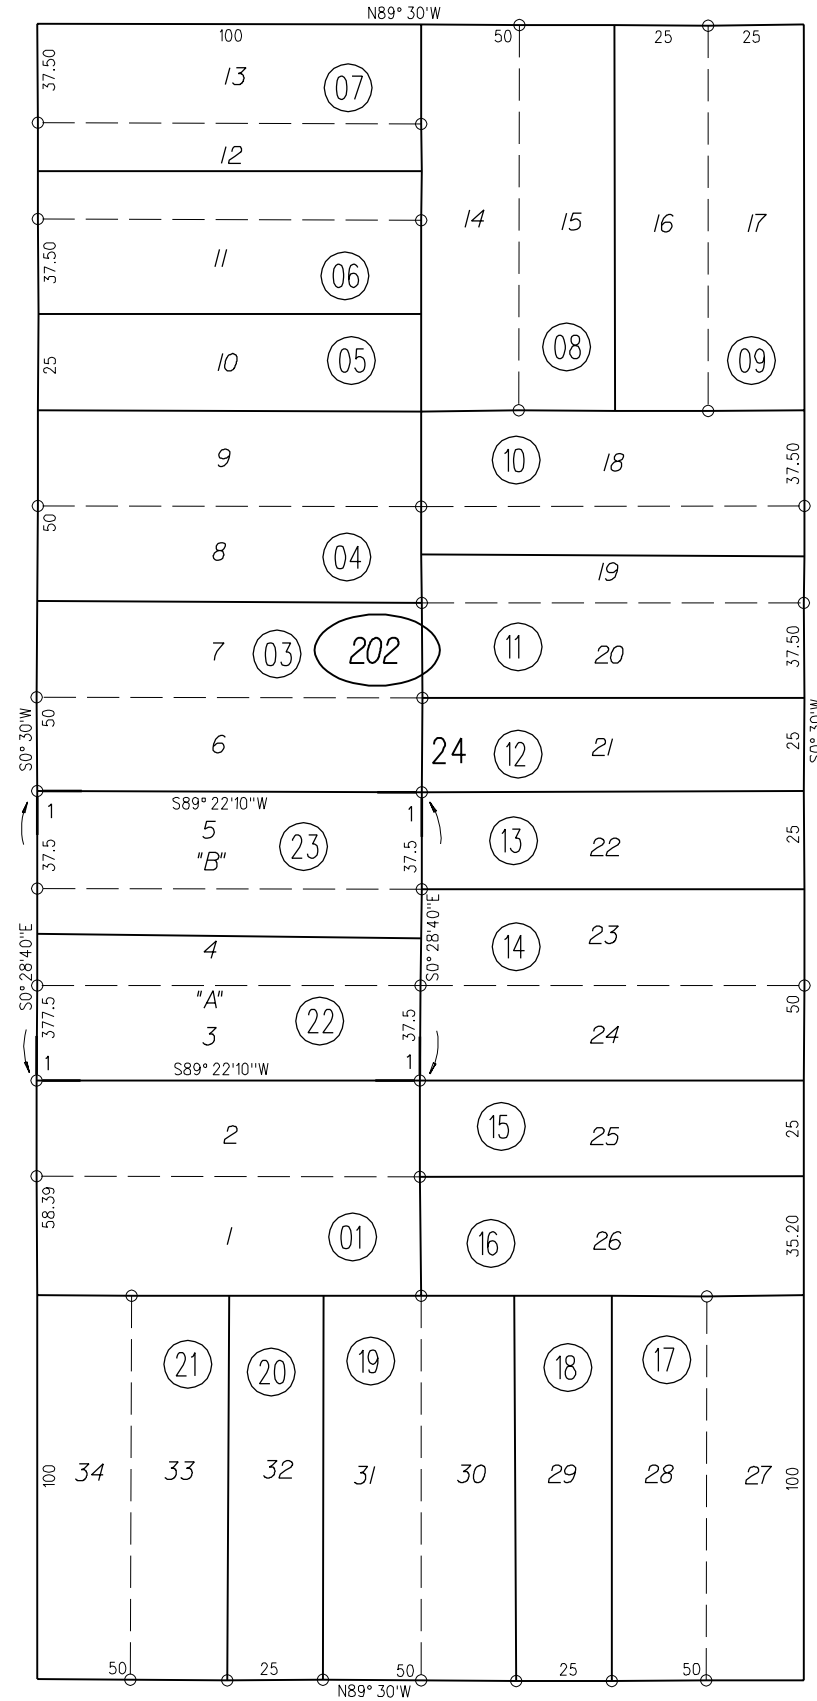

1- 16 P.M. 28 4-29-71

17

VIRGINIA

AVE

80
ST.

S 20TH

29

50
ST.

S 21ST

21

S 19TH

110

CUTTING

BLVD.