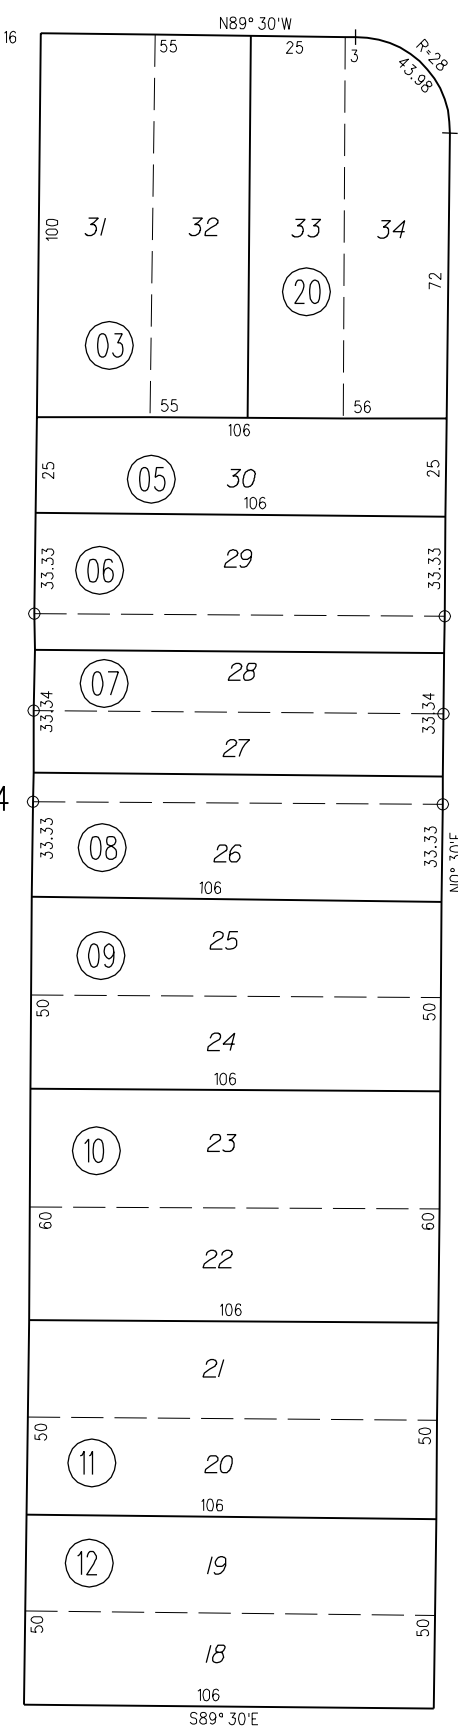

PB
540

OHIO NYSTROM'S ADDITION TO POINT RICHMOND M.B. B-30

PB
540

AVE.

TAX CODE AREA

80
ST.

66
ST.

16
SO.

MARINA WAY

01

03

021

022

1" = 50'

FLORIDA

12