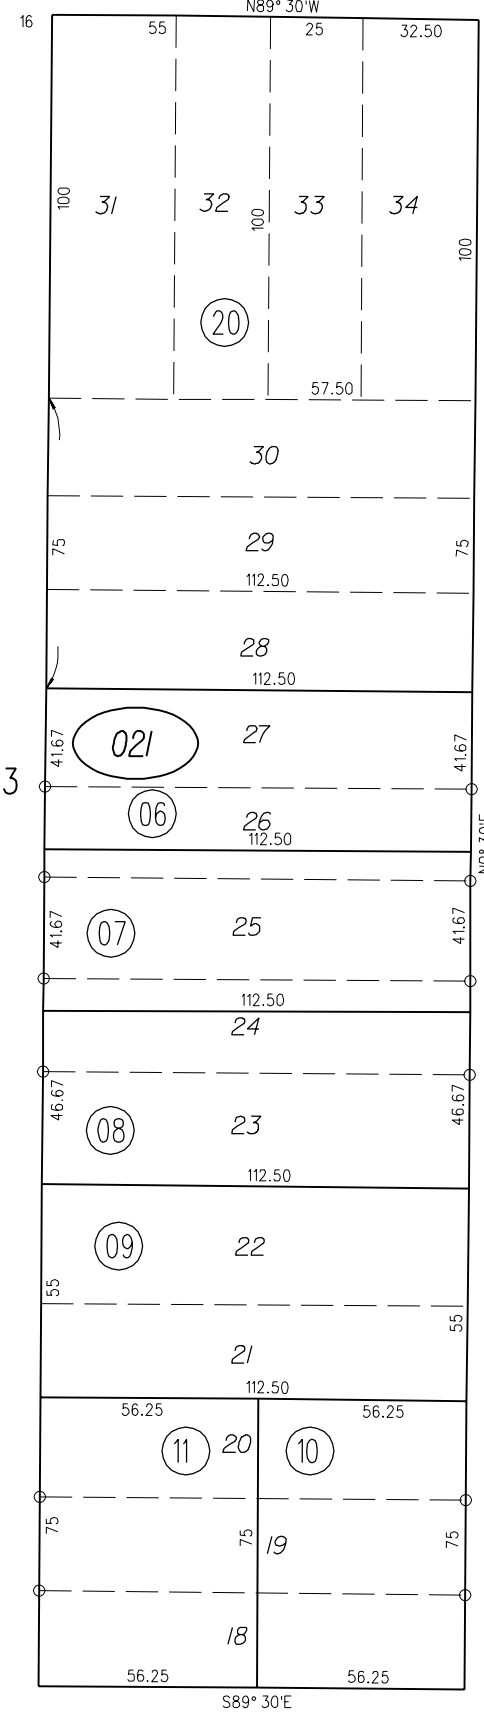

PB
540

OHIO NYSTROM'S ADDITION TO POINT RICHMOND M.B. B-30

PB
540

AVE.

TAX CODE AREA

80
ST.

66
ST.

16
SO.

MARINA WAY

01

03

021

022

1" = 50'

FLORIDA

12