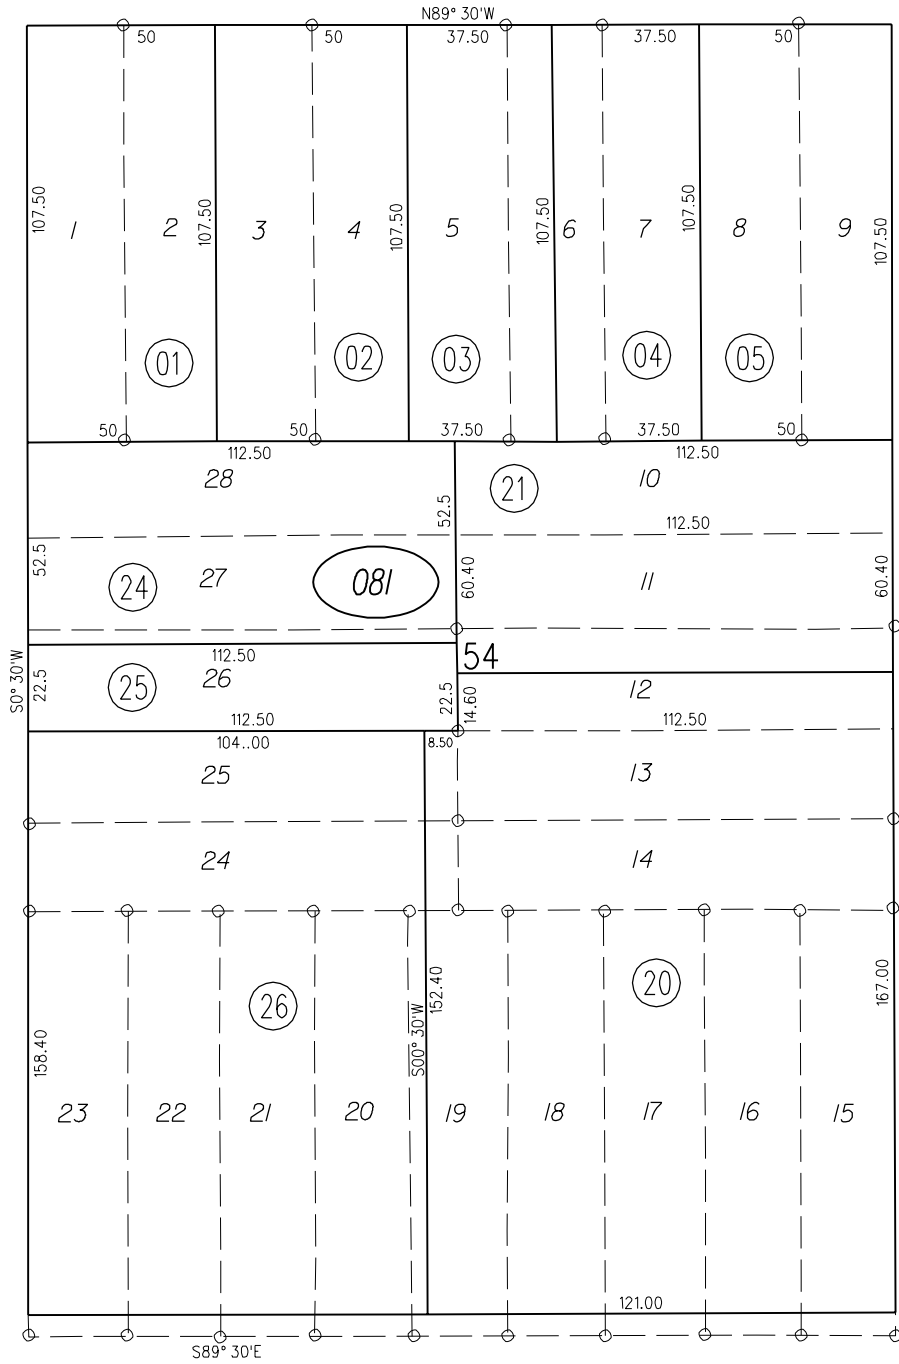

03

04

50 LSM 3

NEVIN

AVE.

60
50
ST.
12TH

50
ST.
13TH

70
WAY
MARINA

FM. 134/54,59 1962 ROLL ASSESSOR'S MAP

BOOK 540 PAGE 08