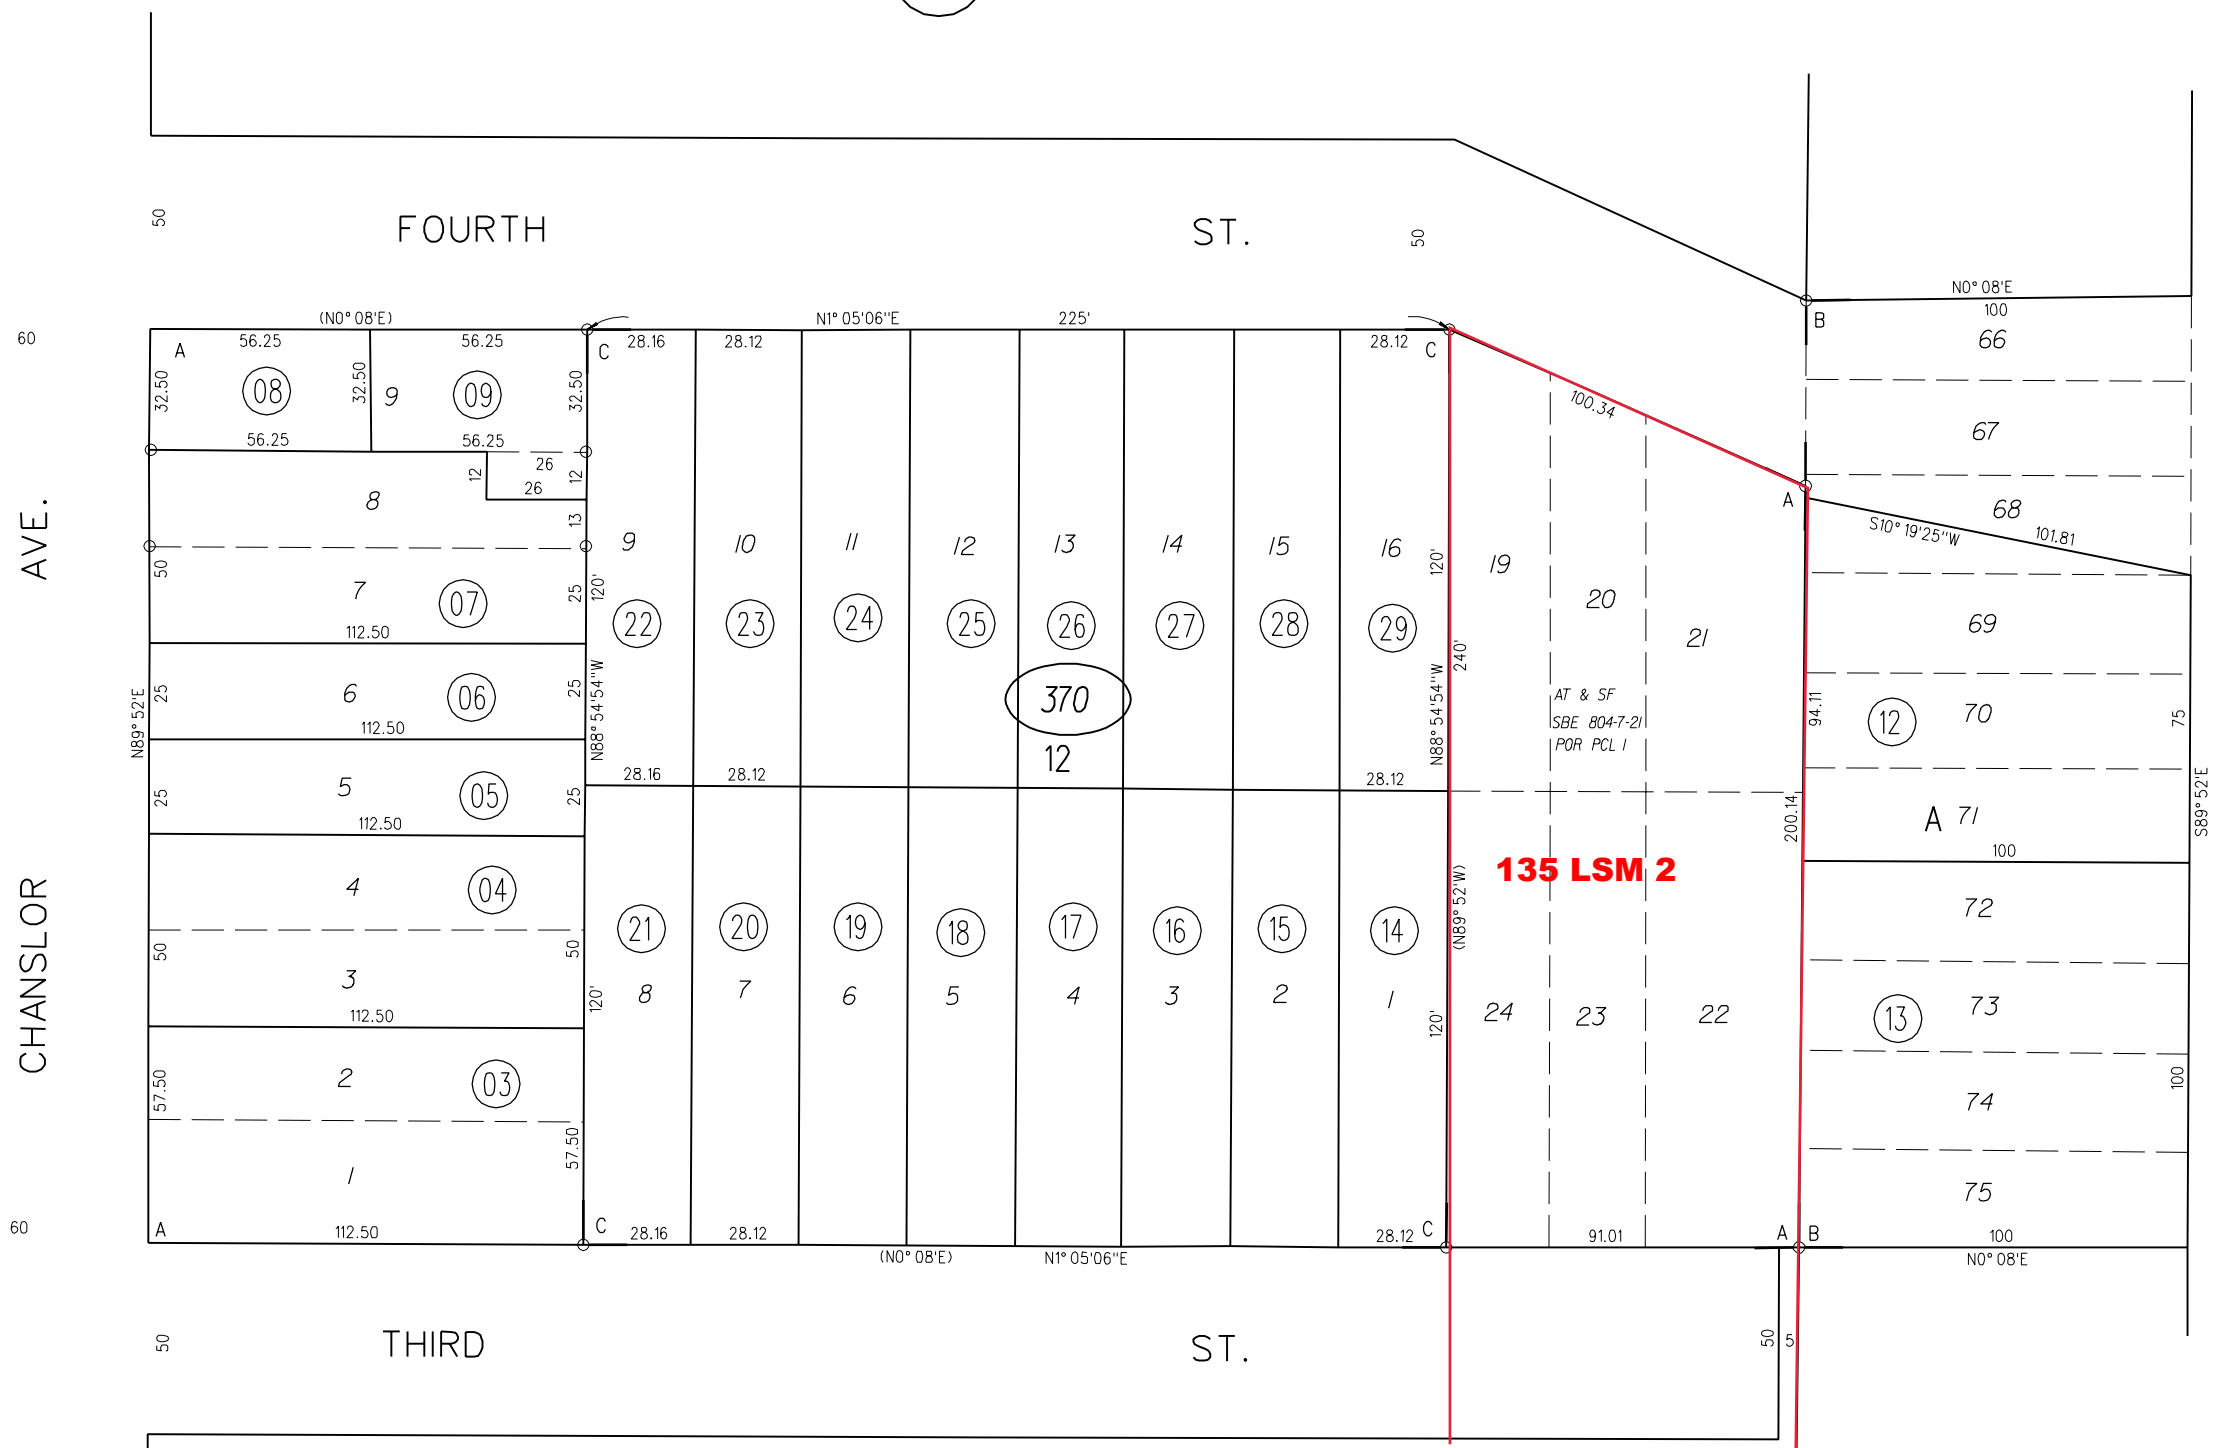

38

32

60

AVE.

4TH. ST.

PB
550

OHIO

60

370

36

REVISED	CHANGE	BY
11/27/91	SUB 7659	TA