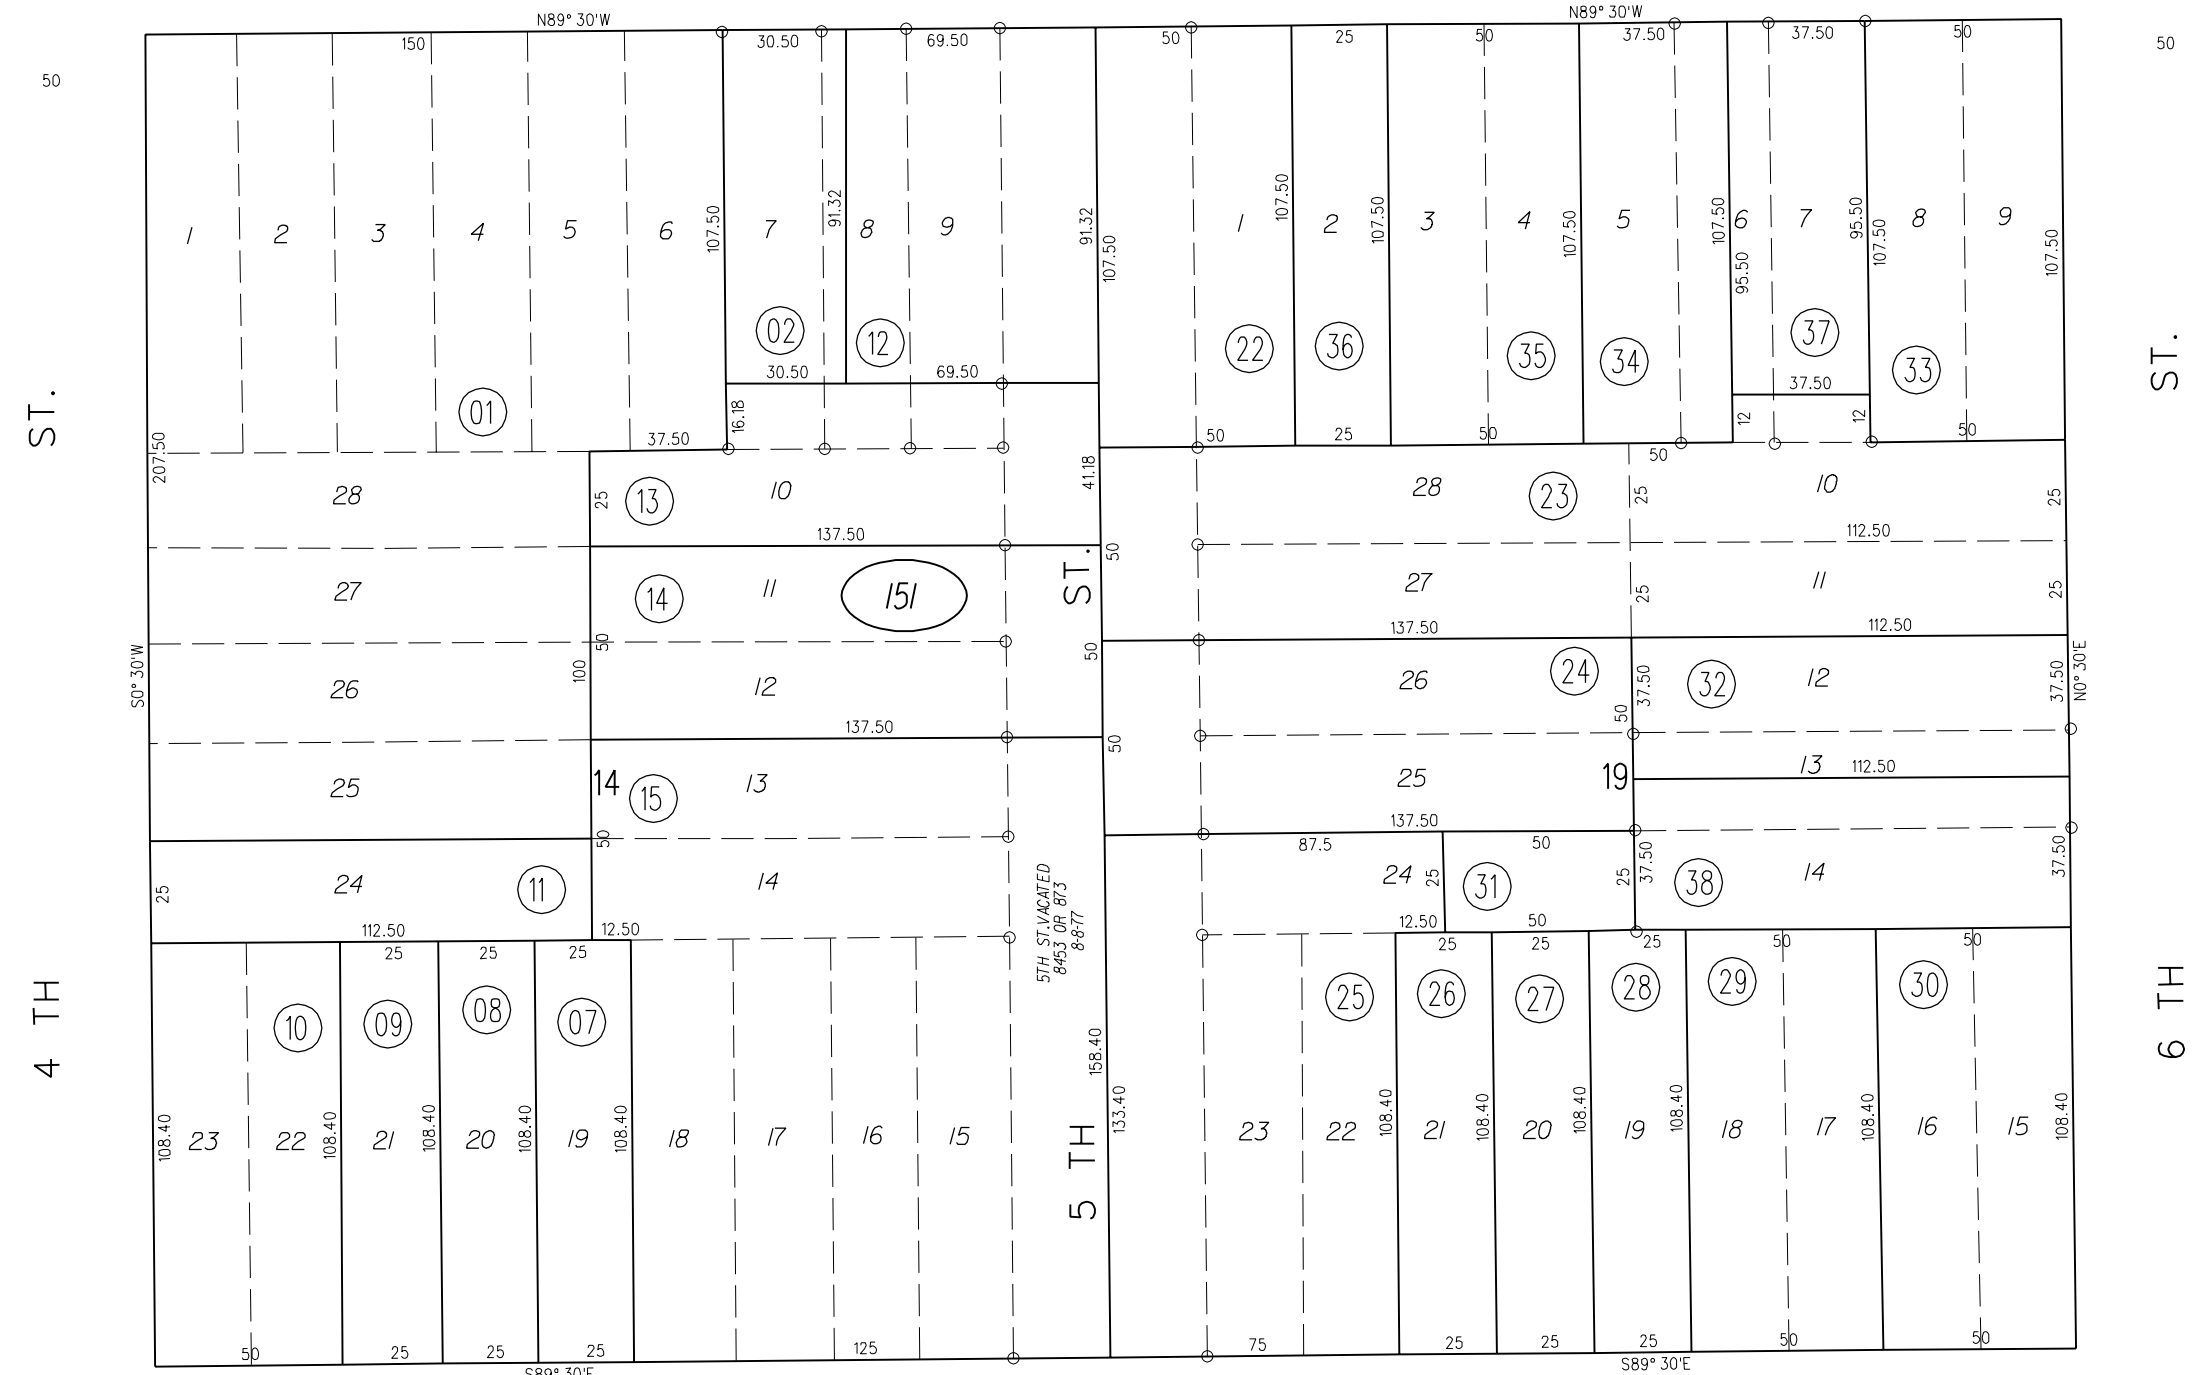

07

AMENDED MAP, CITY OF RICHMOND M.B. D-74

08

TAX CODE AREA

60 NEVIN AVE.

16

14

151

80 MACDONALD AVE.

21

22