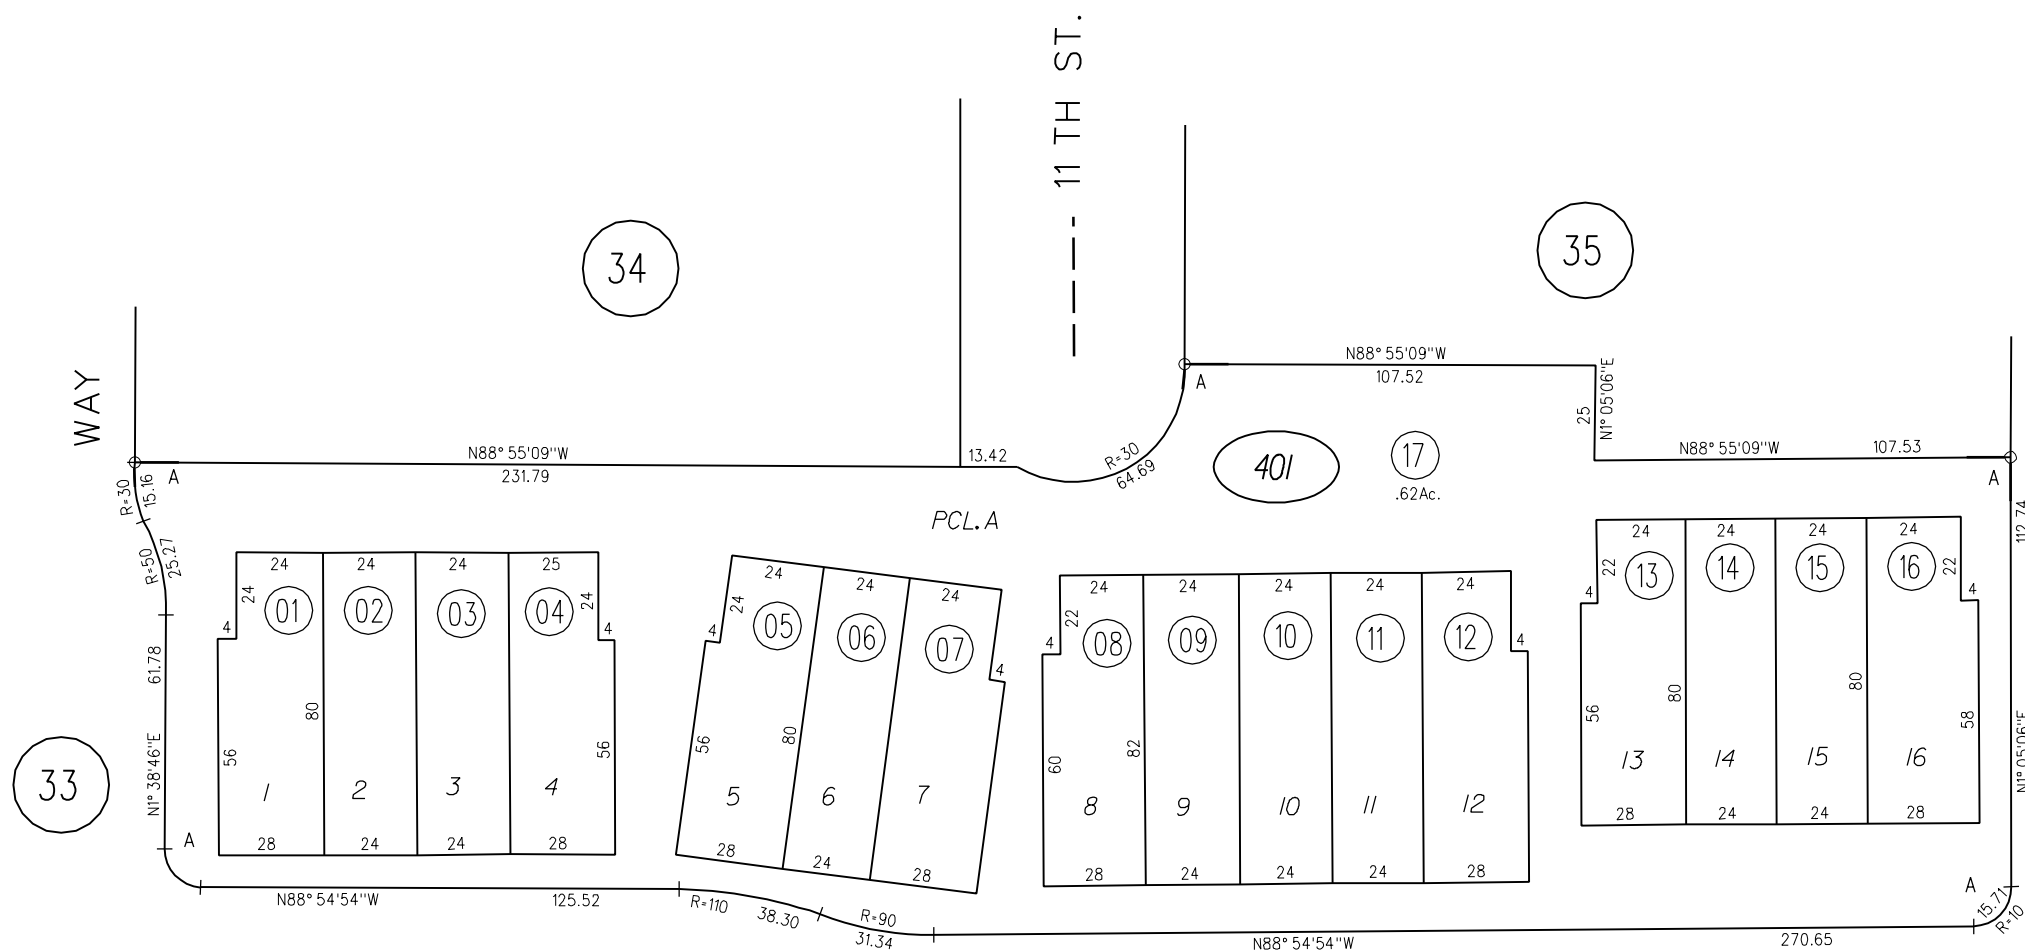

A-1980 ROLL TRACT 5362 BARRETT PARK NO 1 MB 234-7  
 B-1980 ROLL TRACT 5363 BARRETT PARK NO. 2 MB 234-9

NOTE: THIS MAP WAS PREPARED FOR ASSESSMENT PURPOSES ONLY. NO LIABILITY IS ASSUMED FOR THE ACCURACY OF THE INFORMATION DELINEATED HEREON. ASSESSOR'S PARCELS MAY NOT COMPLY WITH LOCAL LOT SPLIT OR BUILDING SITE ORDINANCES.