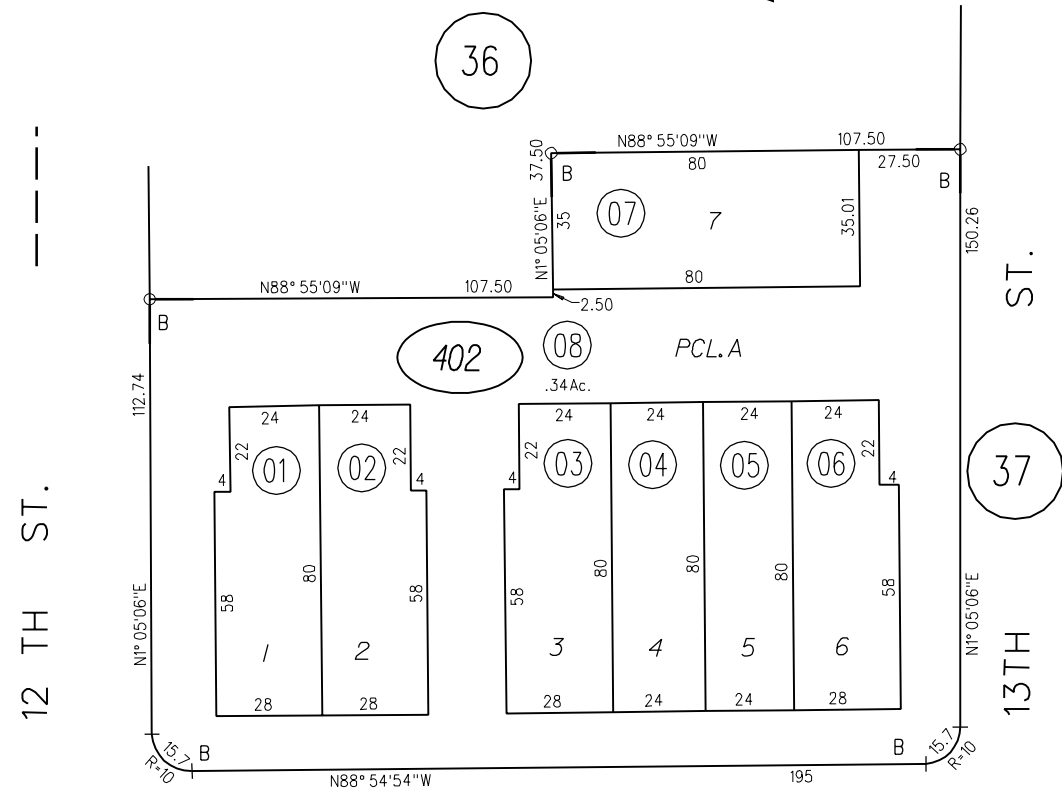

A-1980 ROLL TRACT 5362 BARRETT PARK NO 1 MB 234-7  
 B-1980 ROLL TRACT 5363 BARRETT PARK NO. 2 MB 234-9

NOTE: THIS MAP WAS PREPARED FOR ASSESSMENT PURPOSES ONLY. NO LIABILITY IS ASSUMED FOR THE ACCURACY OF THE INFORMATION DELINEATED HEREON. ASSESSOR'S PARCELS MAY NOT COMPLY WITH LOCAL LOT SPLIT OR BUILDING SITE ORDINANCES.