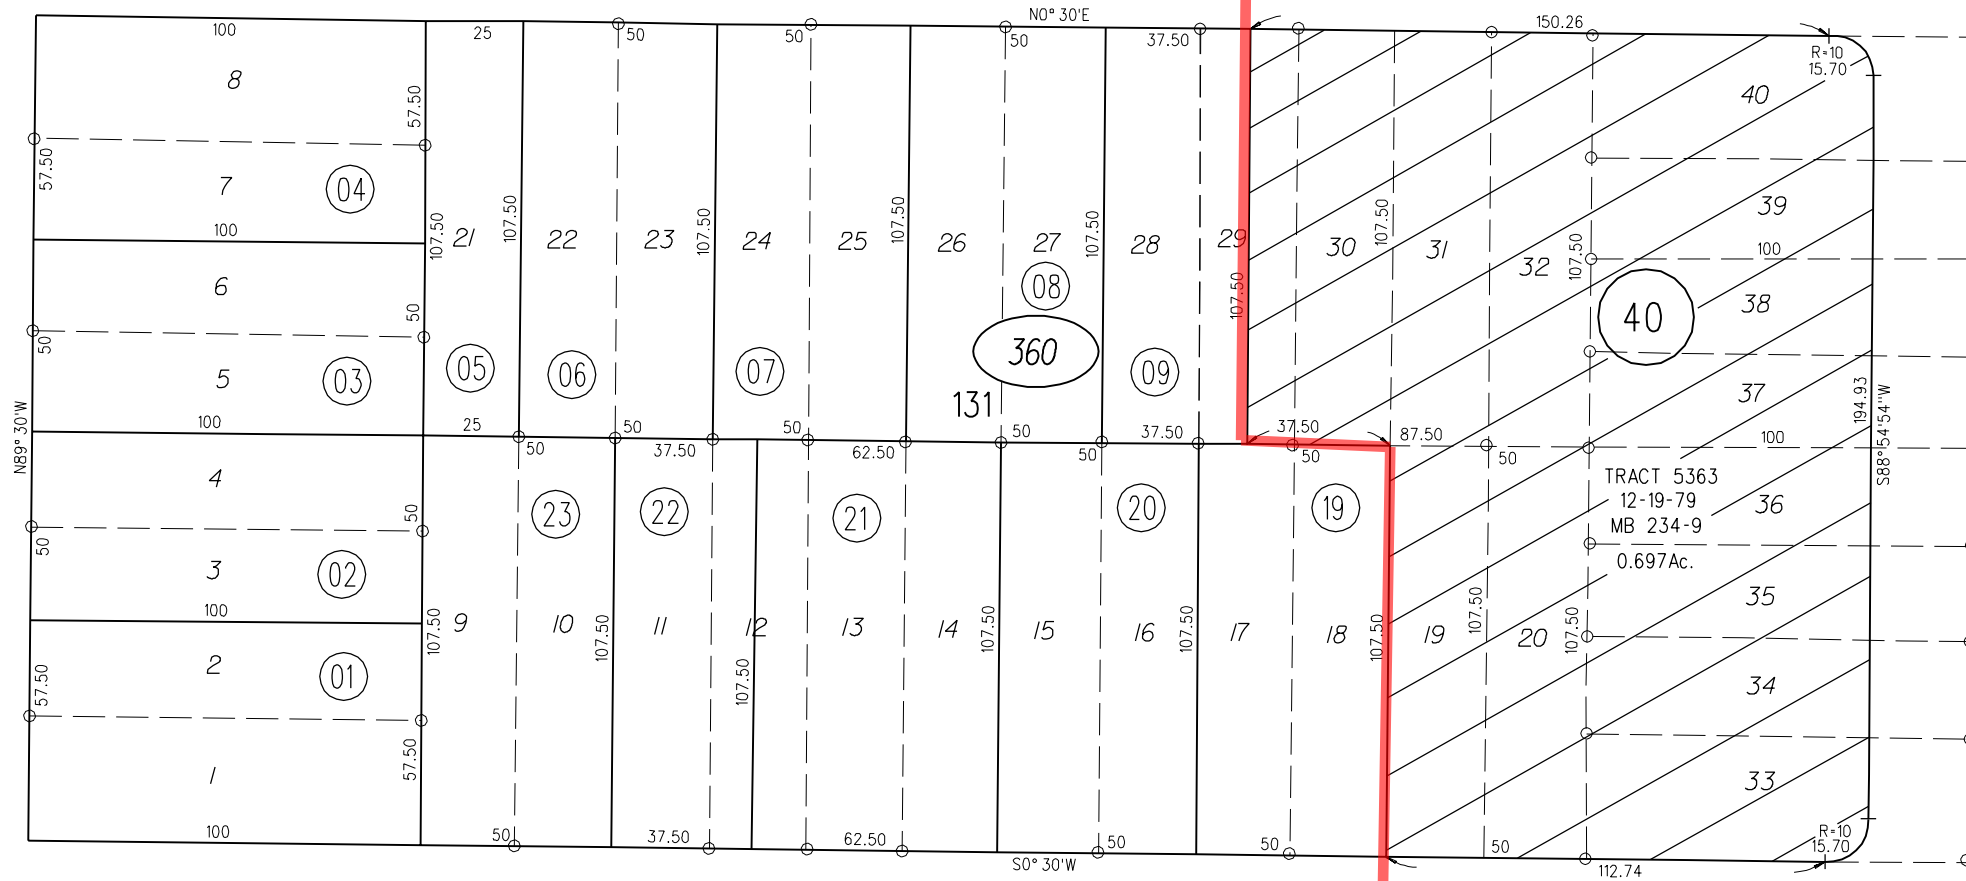

37

13TH

ST. 50 LSM 3

AVE.

AVE.

16

ROOSEVELT

PB
538

BARRETT

12TH

ST.

35

NOTE: THIS MAP WAS PREPARED FOR ASSESSMENT PURPOSES ONLY. NO LIABILITY IS ASSUMED FOR THE ACCURACY OF THE INFORMATION DELINEATED HEREON. ASSESSOR'S PARCELS MAY NOT COMPLY WITH LOCAL LOT SPLIT OR BUILDING SITE ORDINANCES.

360