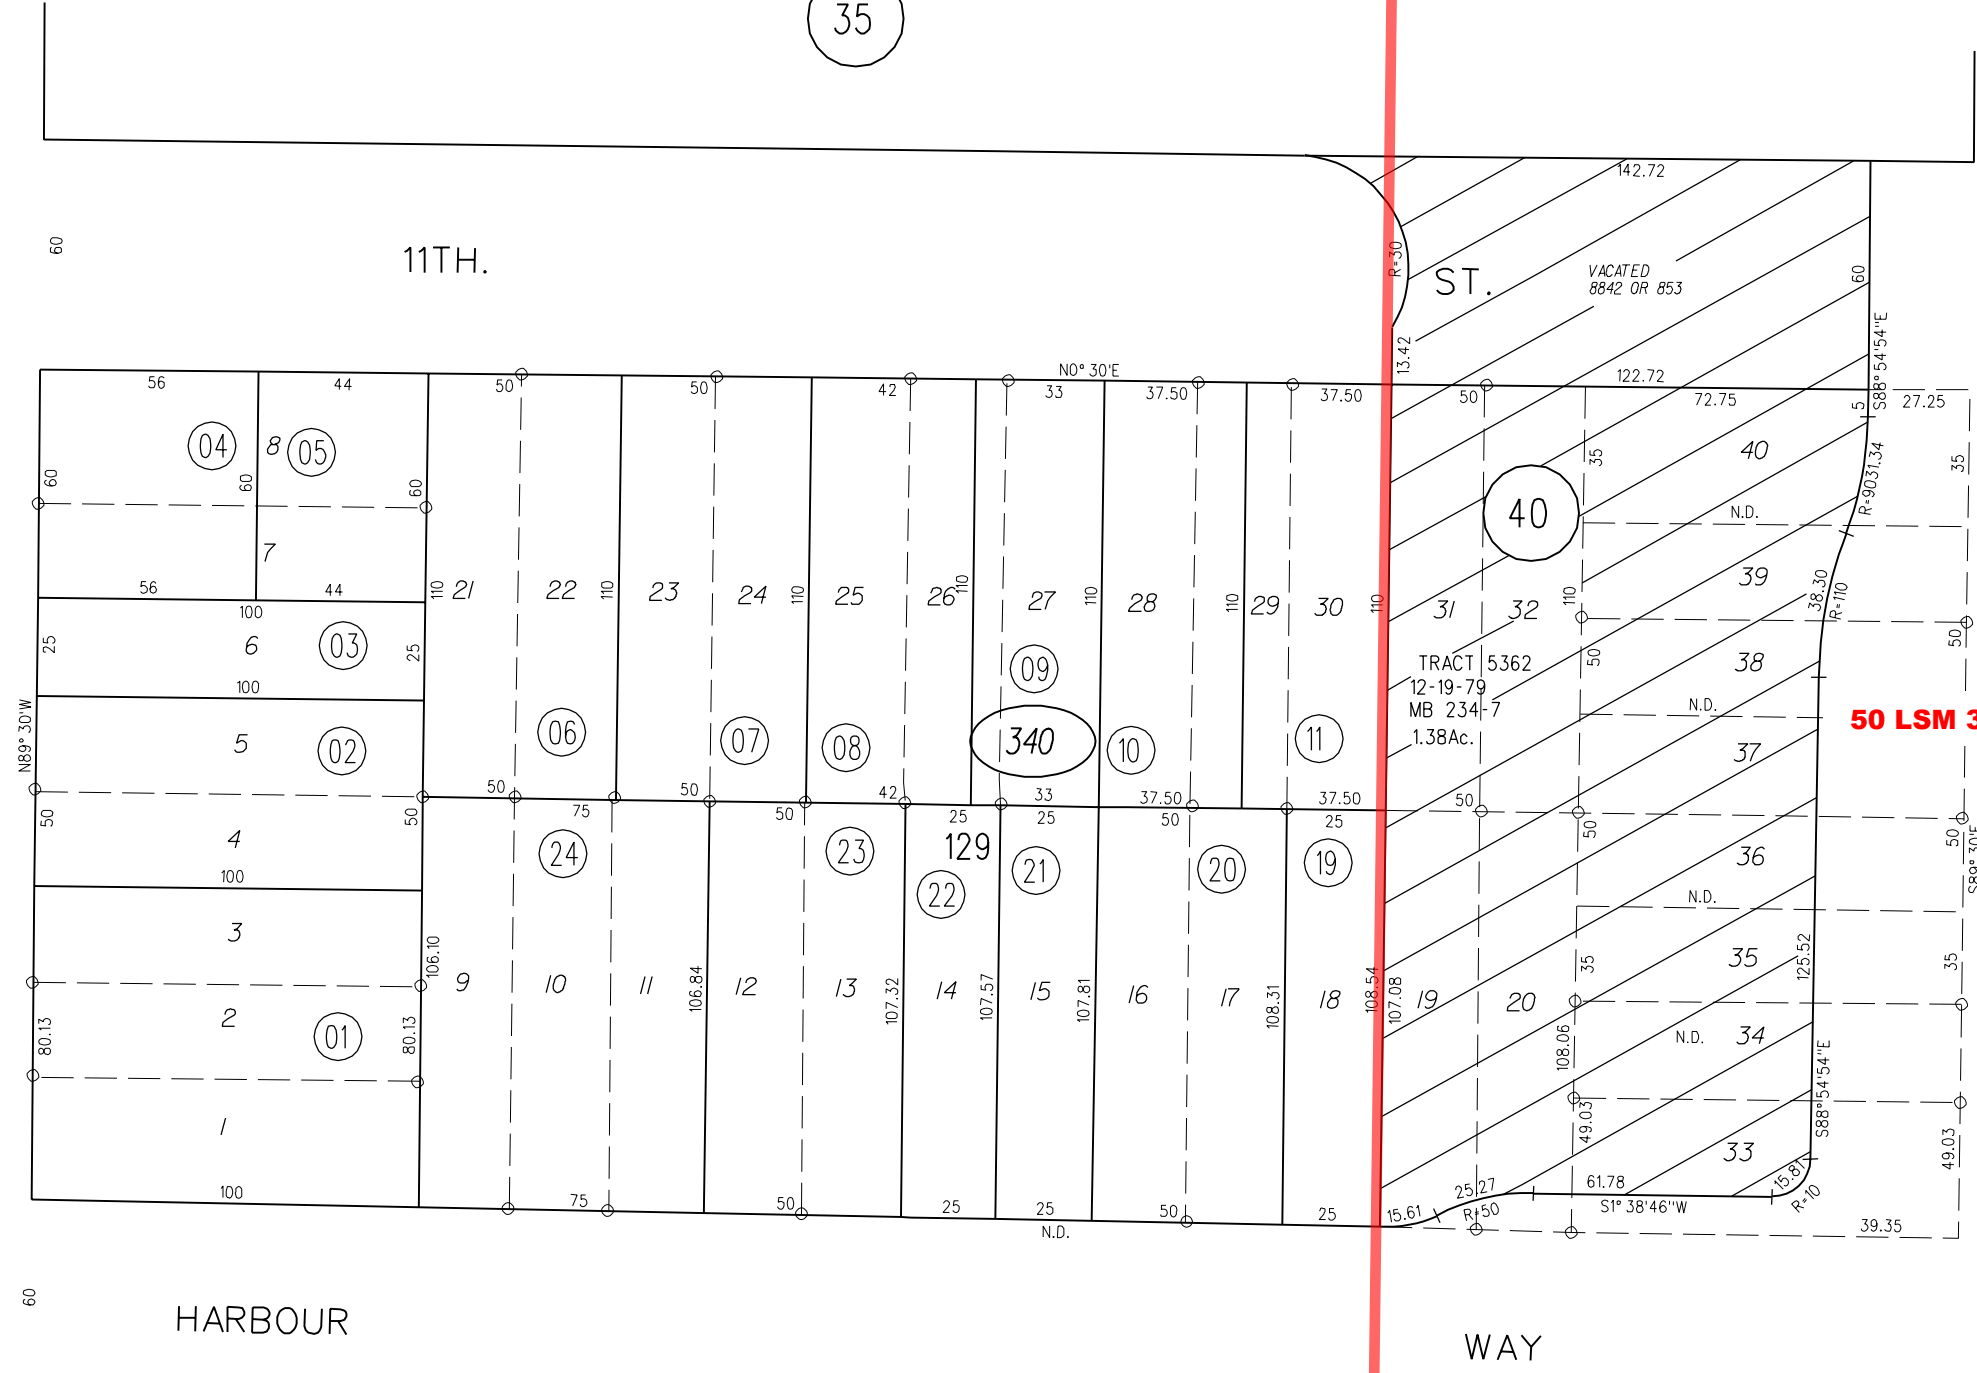

17

ROOSEVELT AVE.

AVE.

BARRETT AVE.

PB 538

33

NOTE: THIS MAP WAS PREPARED FOR ASSESSMENT PURPOSES ONLY. NO LIABILITY IS ASSUMED FOR THE ACCURACY OF THE INFORMATION DELINEATED HEREON. ASSESSOR'S PARCELS MAY NOT COMPLY WITH LOCAL LOT SPLIT OR BUILDING SITE ORDINANCES.

340