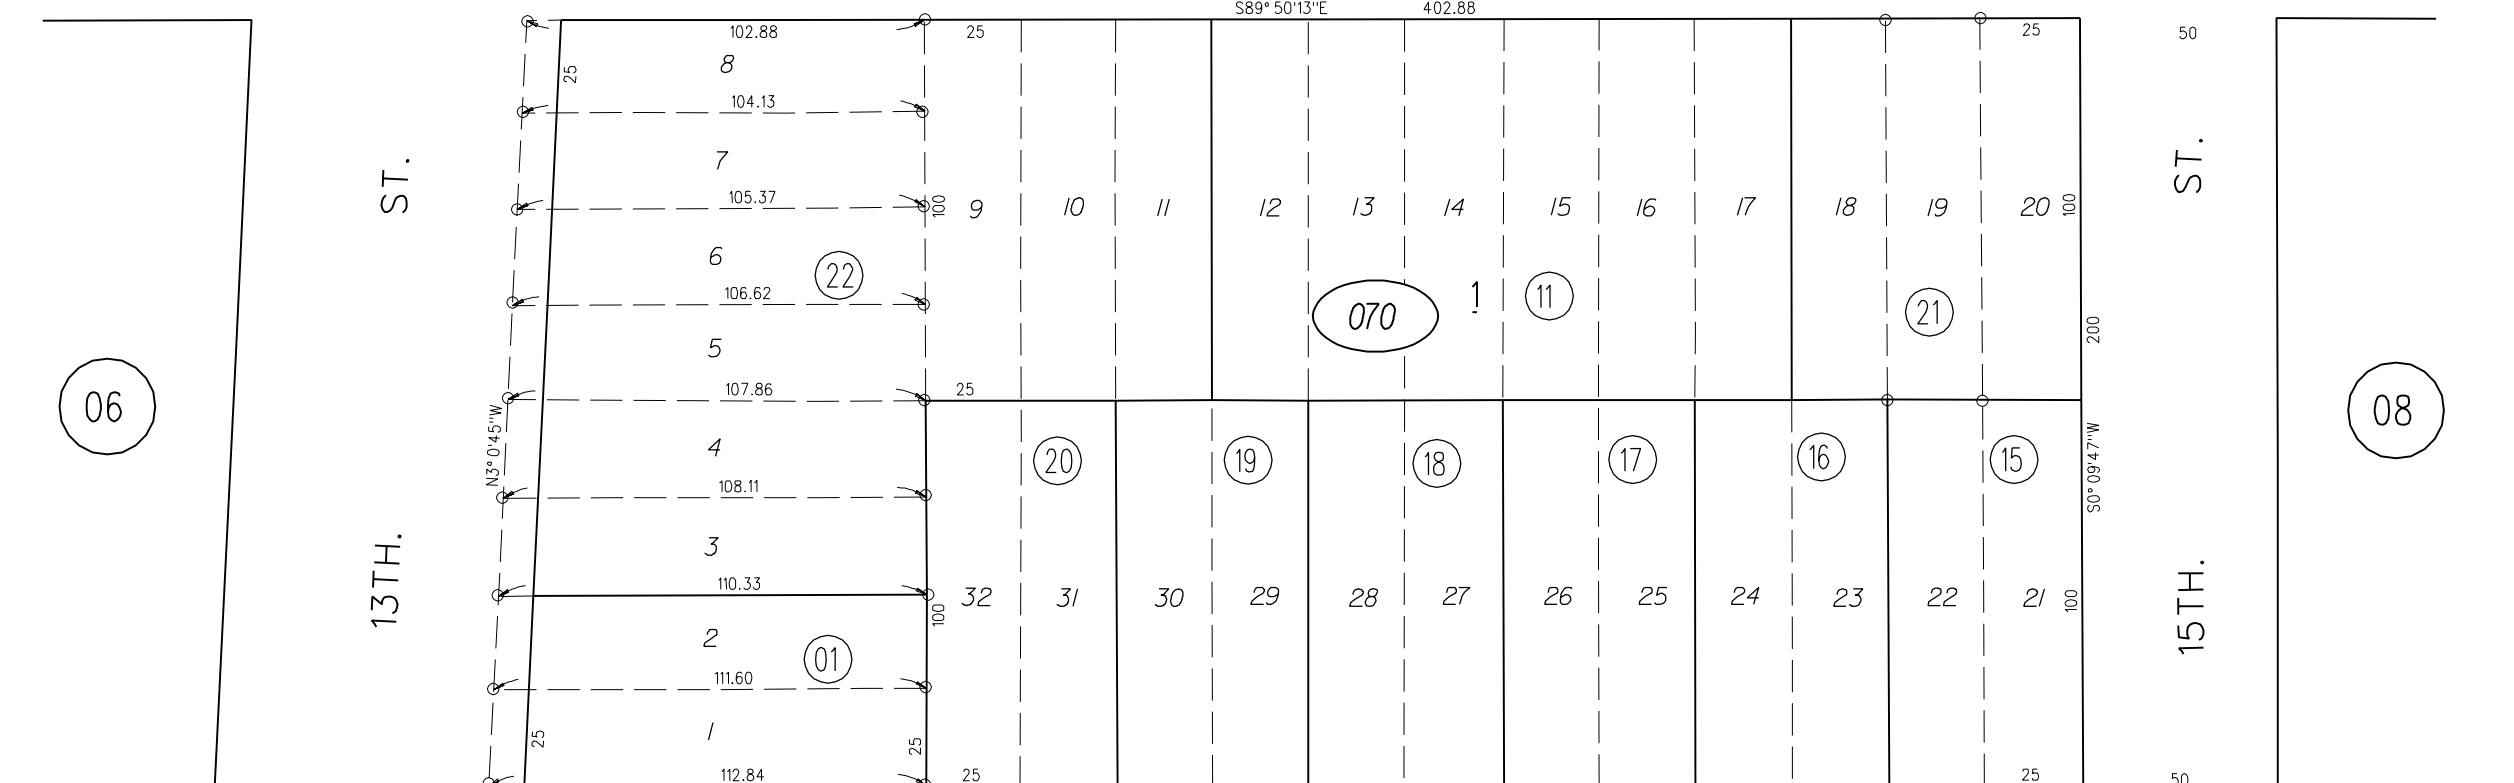

P.B.
410

60 COSTA AVE. 60

13TH. ST.

15TH. ST.

80 RHEEM AVE. 80

NOTE: THIS MAP WAS PREPARED FOR ASSESSMENT PURPOSES ONLY. NO LIABILITY IS ASSUMED FOR THE ACCURACY OF THE INFORMATION DELINEATED HEREON. ASSESSOR'S PARCELS MAY NOT COMPLY WITH LOCAL LOT SPLIT OR BUILDING SITE ORDINANCES.