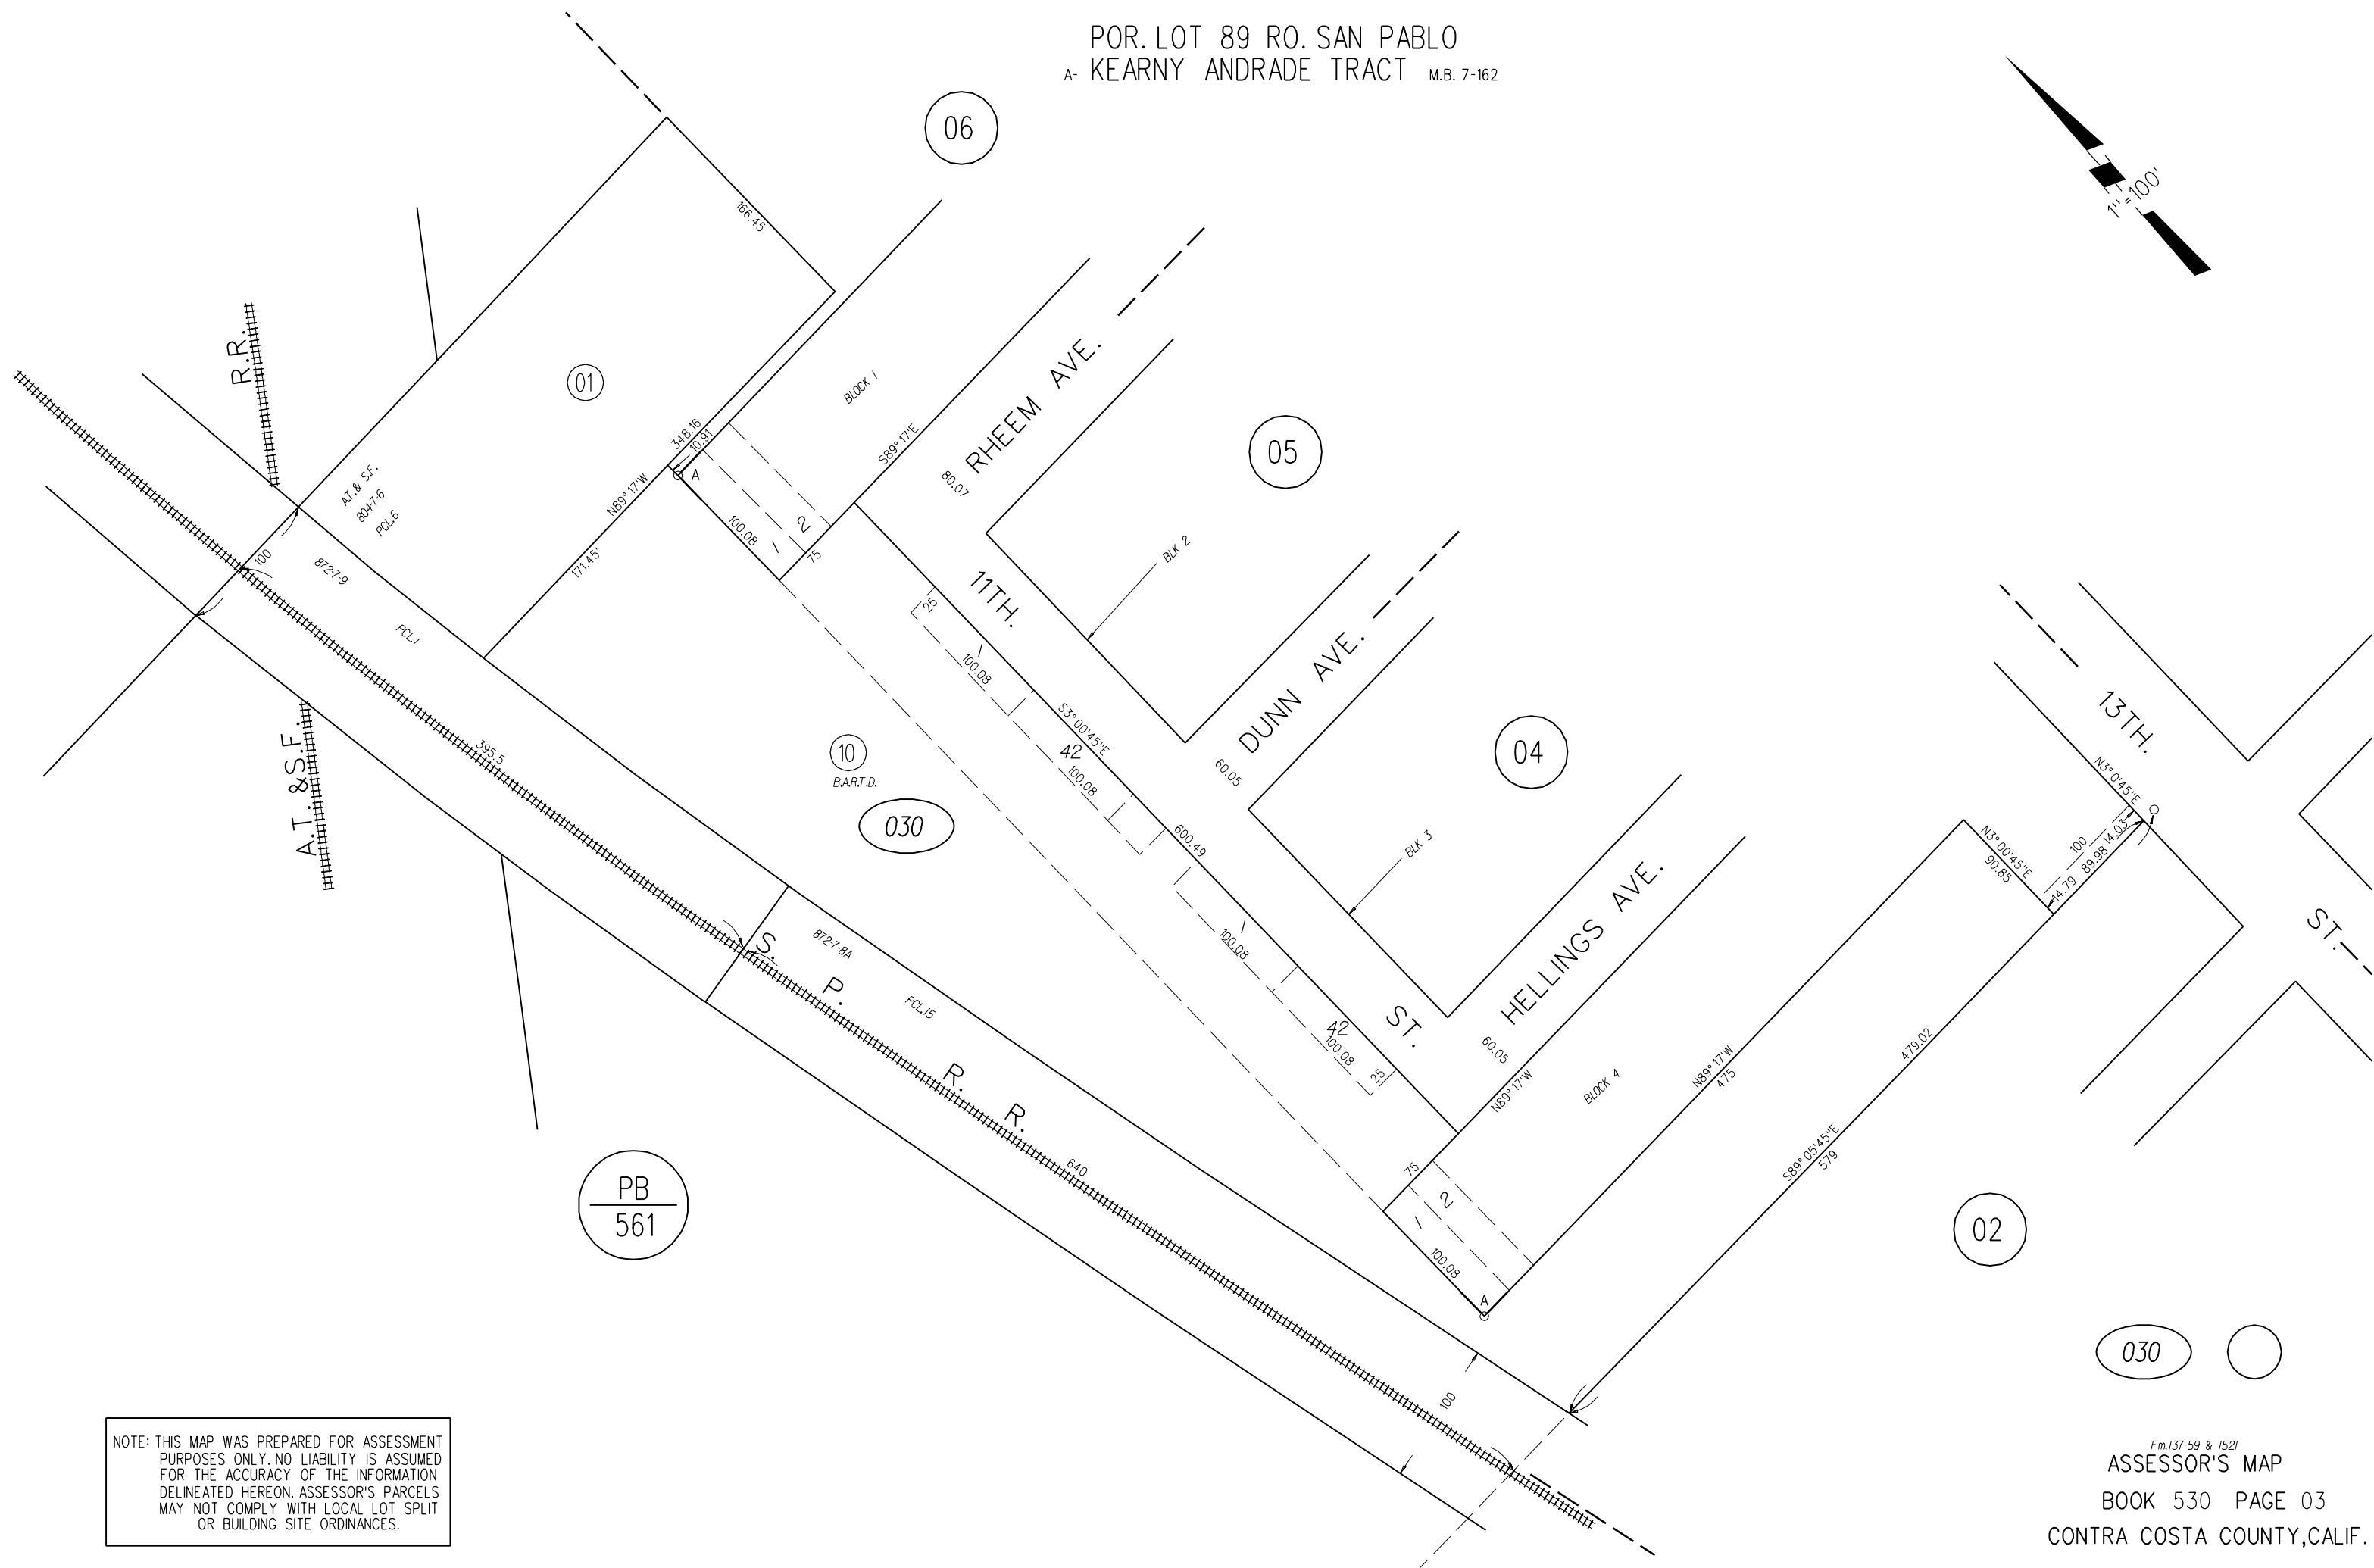

POR. LOT 89 RO. SAN PABLO
 A- KEARNY ANDRADE TRACT M.B. 7-162

NOTE: THIS MAP WAS PREPARED FOR ASSESSMENT PURPOSES ONLY. NO LIABILITY IS ASSUMED FOR THE ACCURACY OF THE INFORMATION DELINEATED HEREON. ASSESSOR'S PARCELS MAY NOT COMPLY WITH LOCAL LOT SPLIT OR BUILDING SITE ORDINANCES.