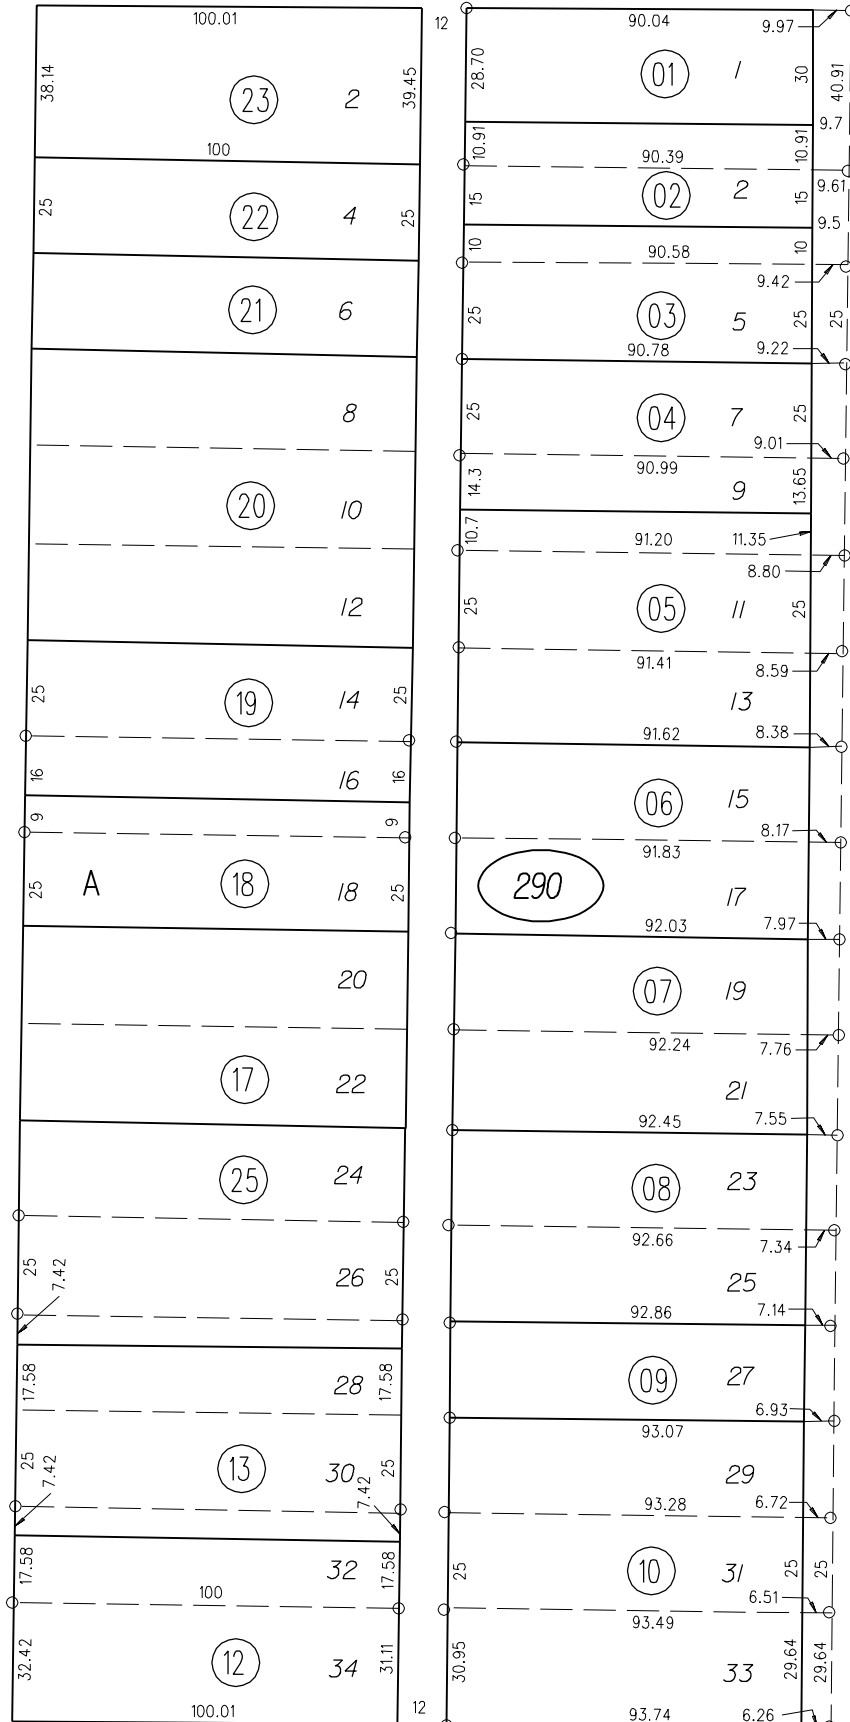

BURBECK AVE.

19

40

22ND. ST.

28

GRANT AVE.

23RD. ST.

CLINTON AVE.

P B
528

P B
514

290

NOTE: THIS MAP WAS PREPARED FOR ASSESSMENT PURPOSES ONLY. NO LIABILITY IS ASSUMED FOR THE ACCURACY OF THE INFORMATION DELINEATED HEREON. ASSESSOR'S PARCELS MAY NOT COMPLY WITH LOCAL LOT SPLIT OR BUILDING SITE ORDINANCES.