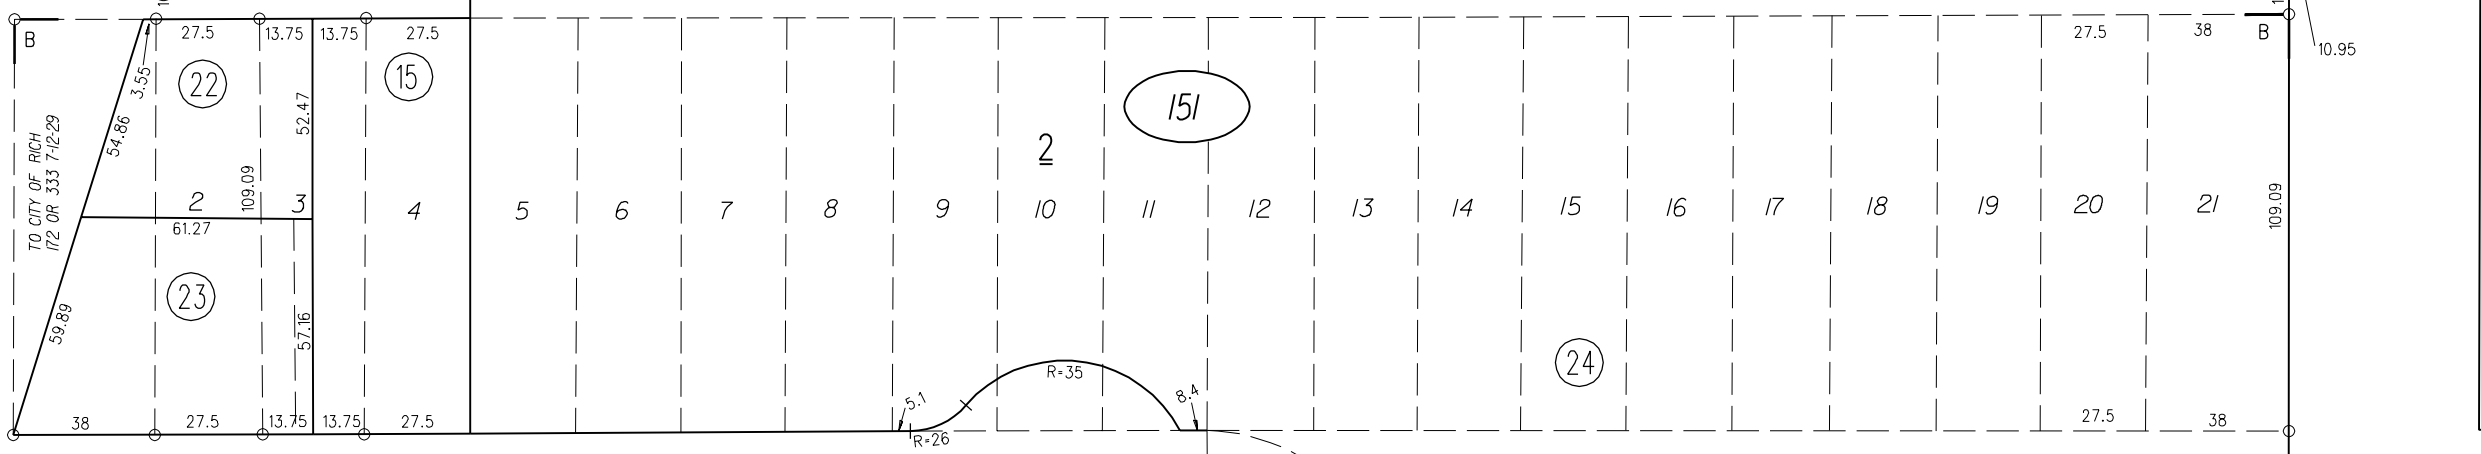

A- ANDRADE BOULEVARD TRACT M.B. 1-6
B- ALVARADO TR. M.B. 1-5

10

LINCOLN

AVE.

ESMOND

AVE.

18

Vacated Order of Vacation No. 552
2070 OR 315
2-13-53

VACATED
ORD. 659
1-29-68