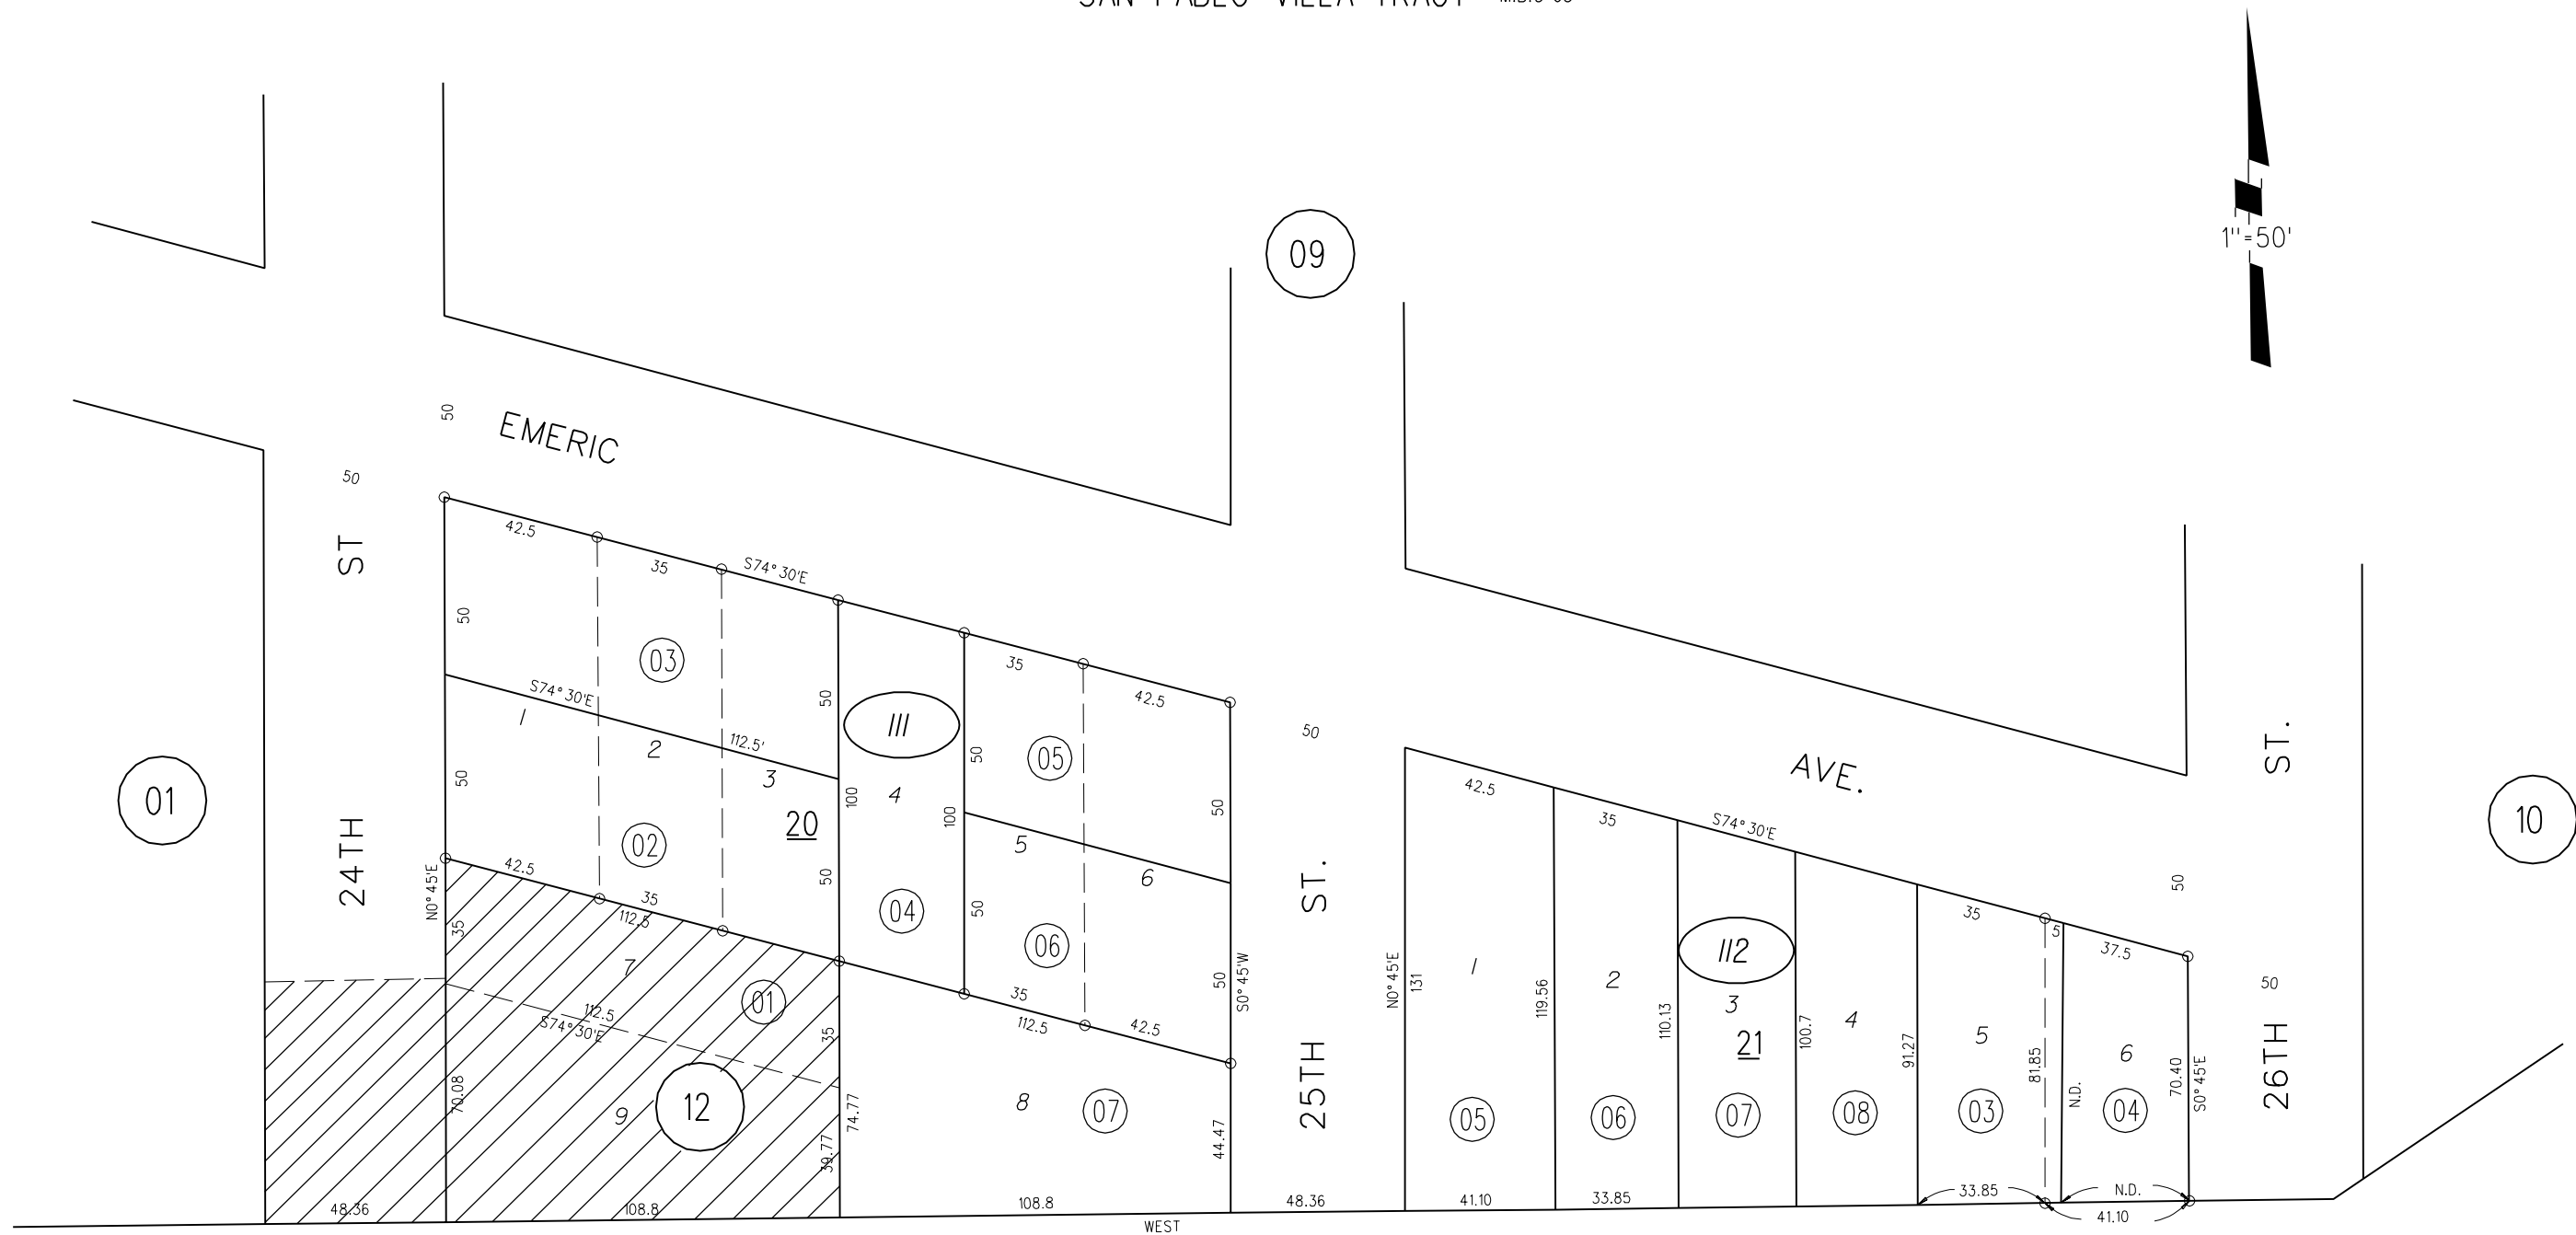

SAN PABLO VILLA TRACT M.B.C-65

NOTE: THIS MAP WAS PREPARED FOR ASSESSMENT PURPOSES ONLY. NO LIABILITY IS ASSUMED FOR THE ACCURACY OF THE INFORMATION DELINEATED HEREON. ASSESSOR'S PARCELS MAY NOT COMPLY WITH LOCAL LOT SPLIT OR BUILDING SITE ORDINANCES.