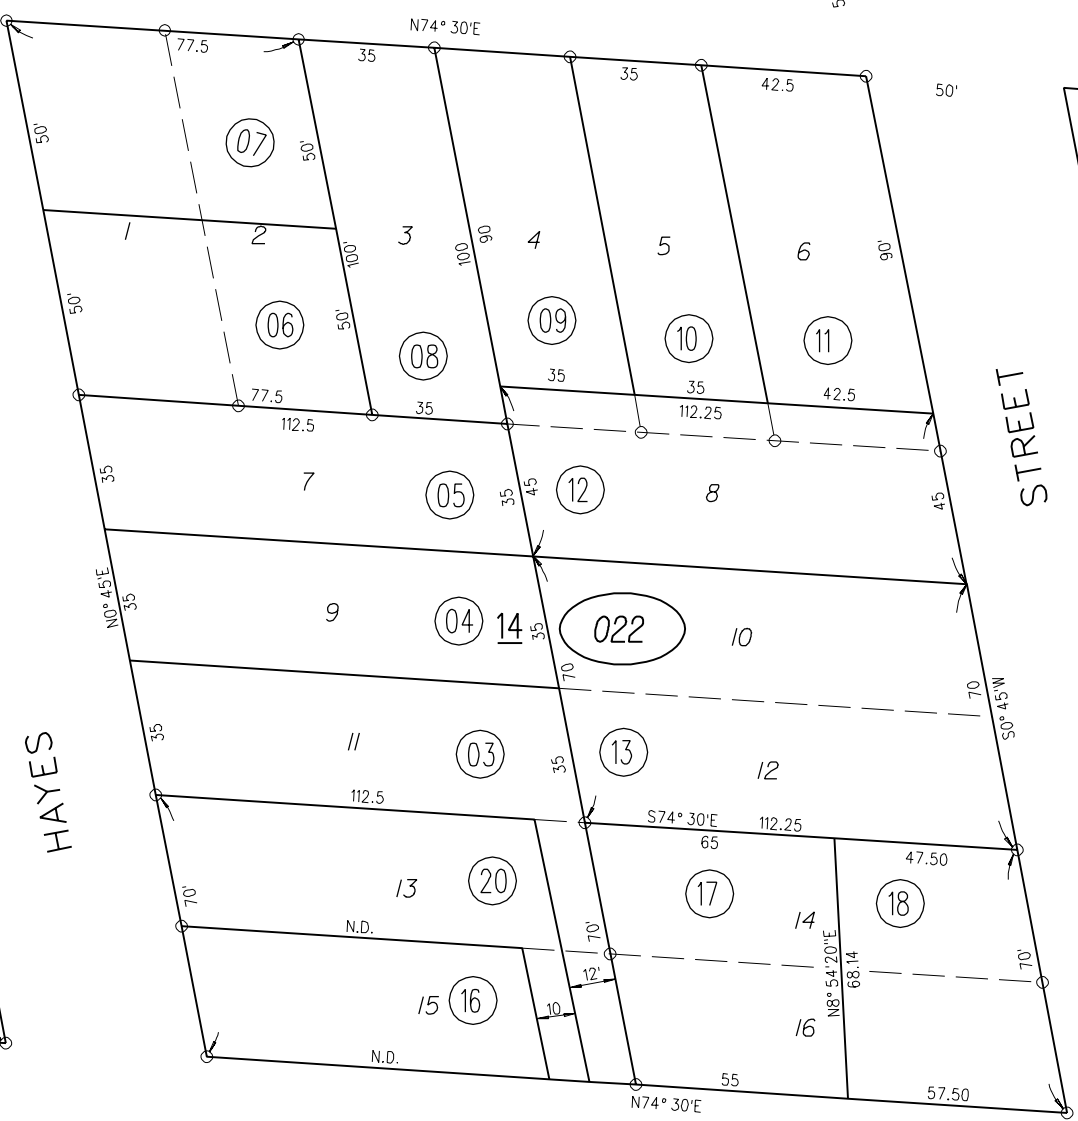

SAN PABLO VILLA TRACT M.B. C-65

1" = 50'

P.B.
410

STREET
23RD

STREET
HAYES

NOTE: THIS MAP WAS PREPARED FOR ASSESSMENT PURPOSES ONLY. NO LIABILITY IS ASSUMED FOR THE ACCURACY OF THE INFORMATION DELINEATED HEREON. ASSESSOR'S PARCELS MAY NOT COMPLY WITH LOCAL LOT SPLIT OR BUILDING SITE ORDINANCES.