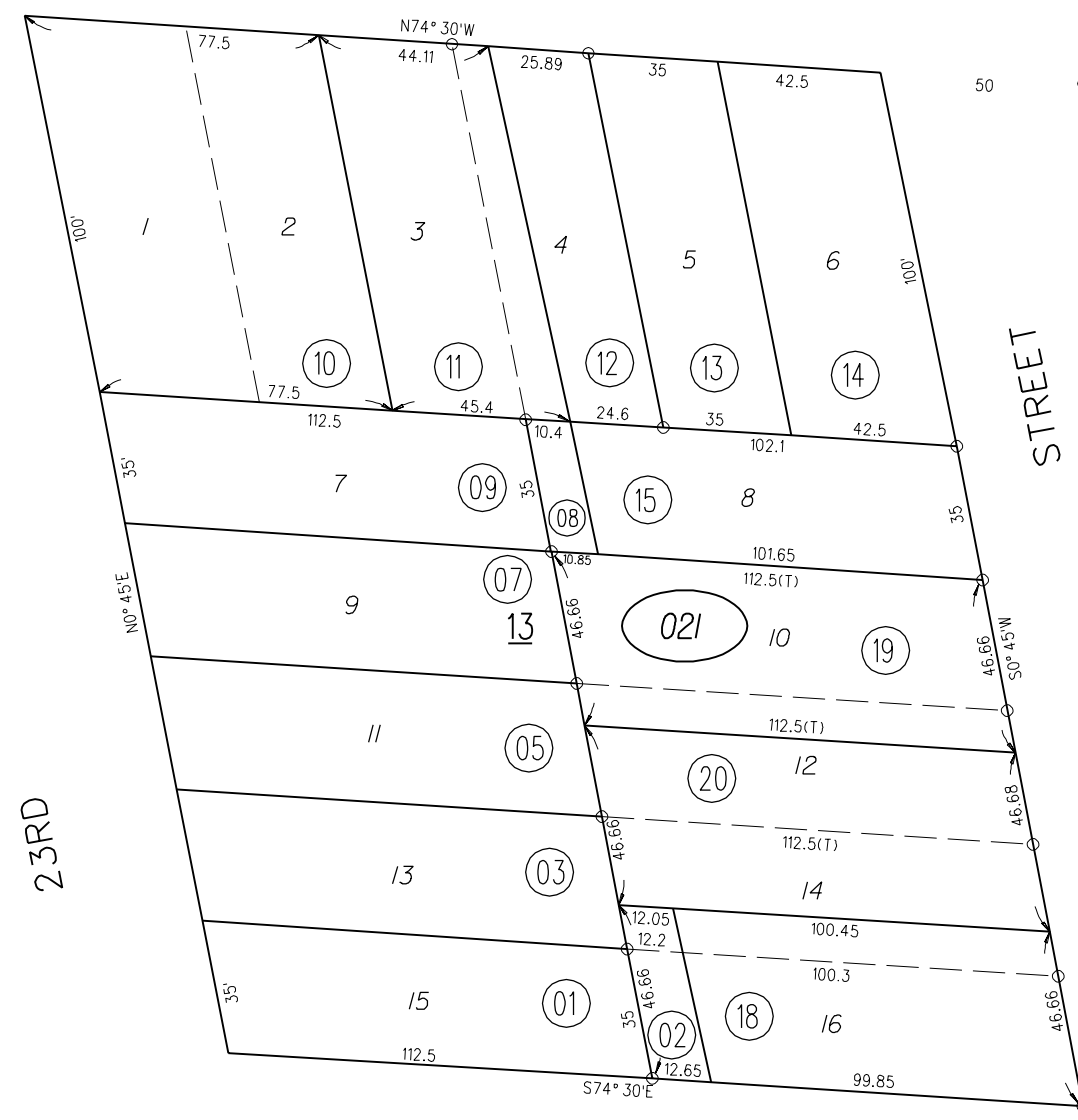

SAN PABLO VILLA TRACT M.B. C-65

1" = 50'

P.B.
410

STREET
23RD

STREET
HAYES

NOTE: THIS MAP WAS PREPARED FOR ASSESSMENT PURPOSES ONLY. NO LIABILITY IS ASSUMED FOR THE ACCURACY OF THE INFORMATION DELINEATED HEREON. ASSESSOR'S PARCELS MAY NOT COMPLY WITH LOCAL LOT SPLIT OR BUILDING SITE ORDINANCES.