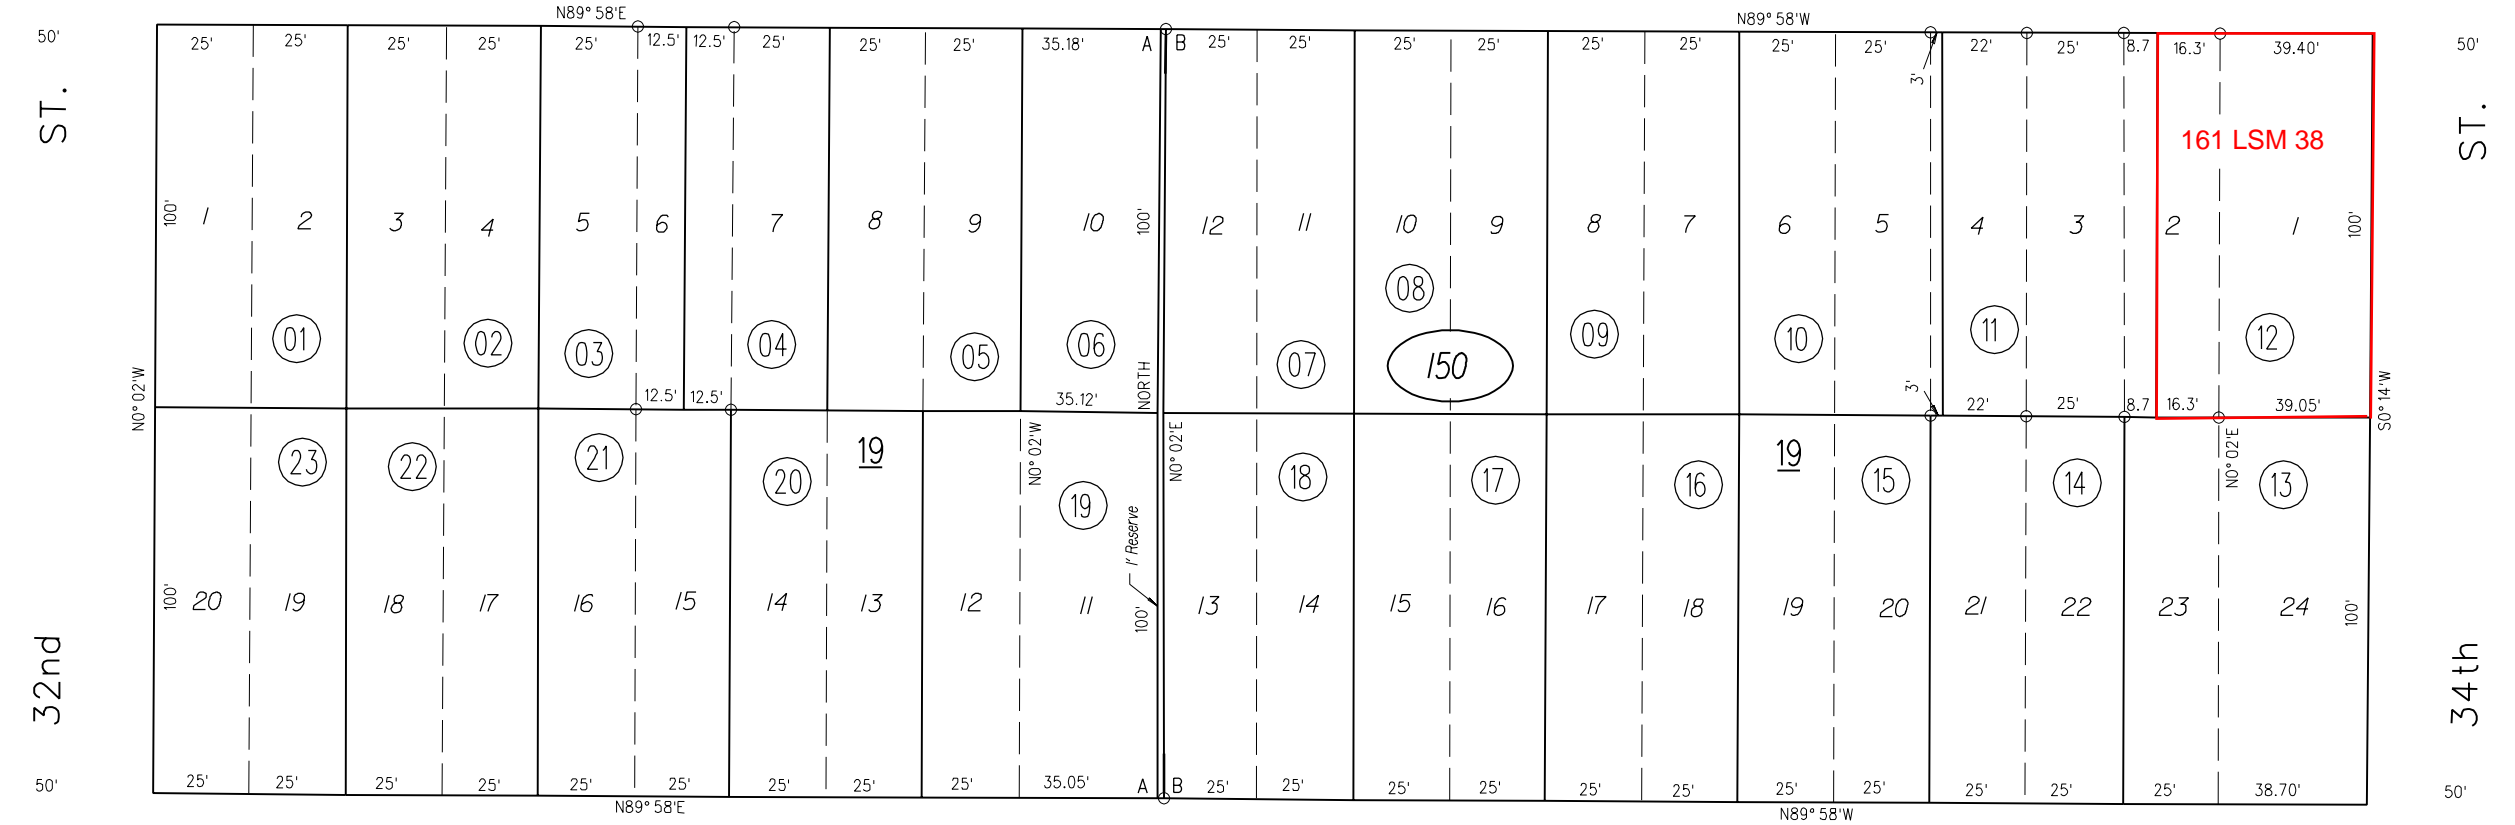

16

60' TULARE AVE. 60'

21

02

60' MARICOPA AVE. 60'

14

150