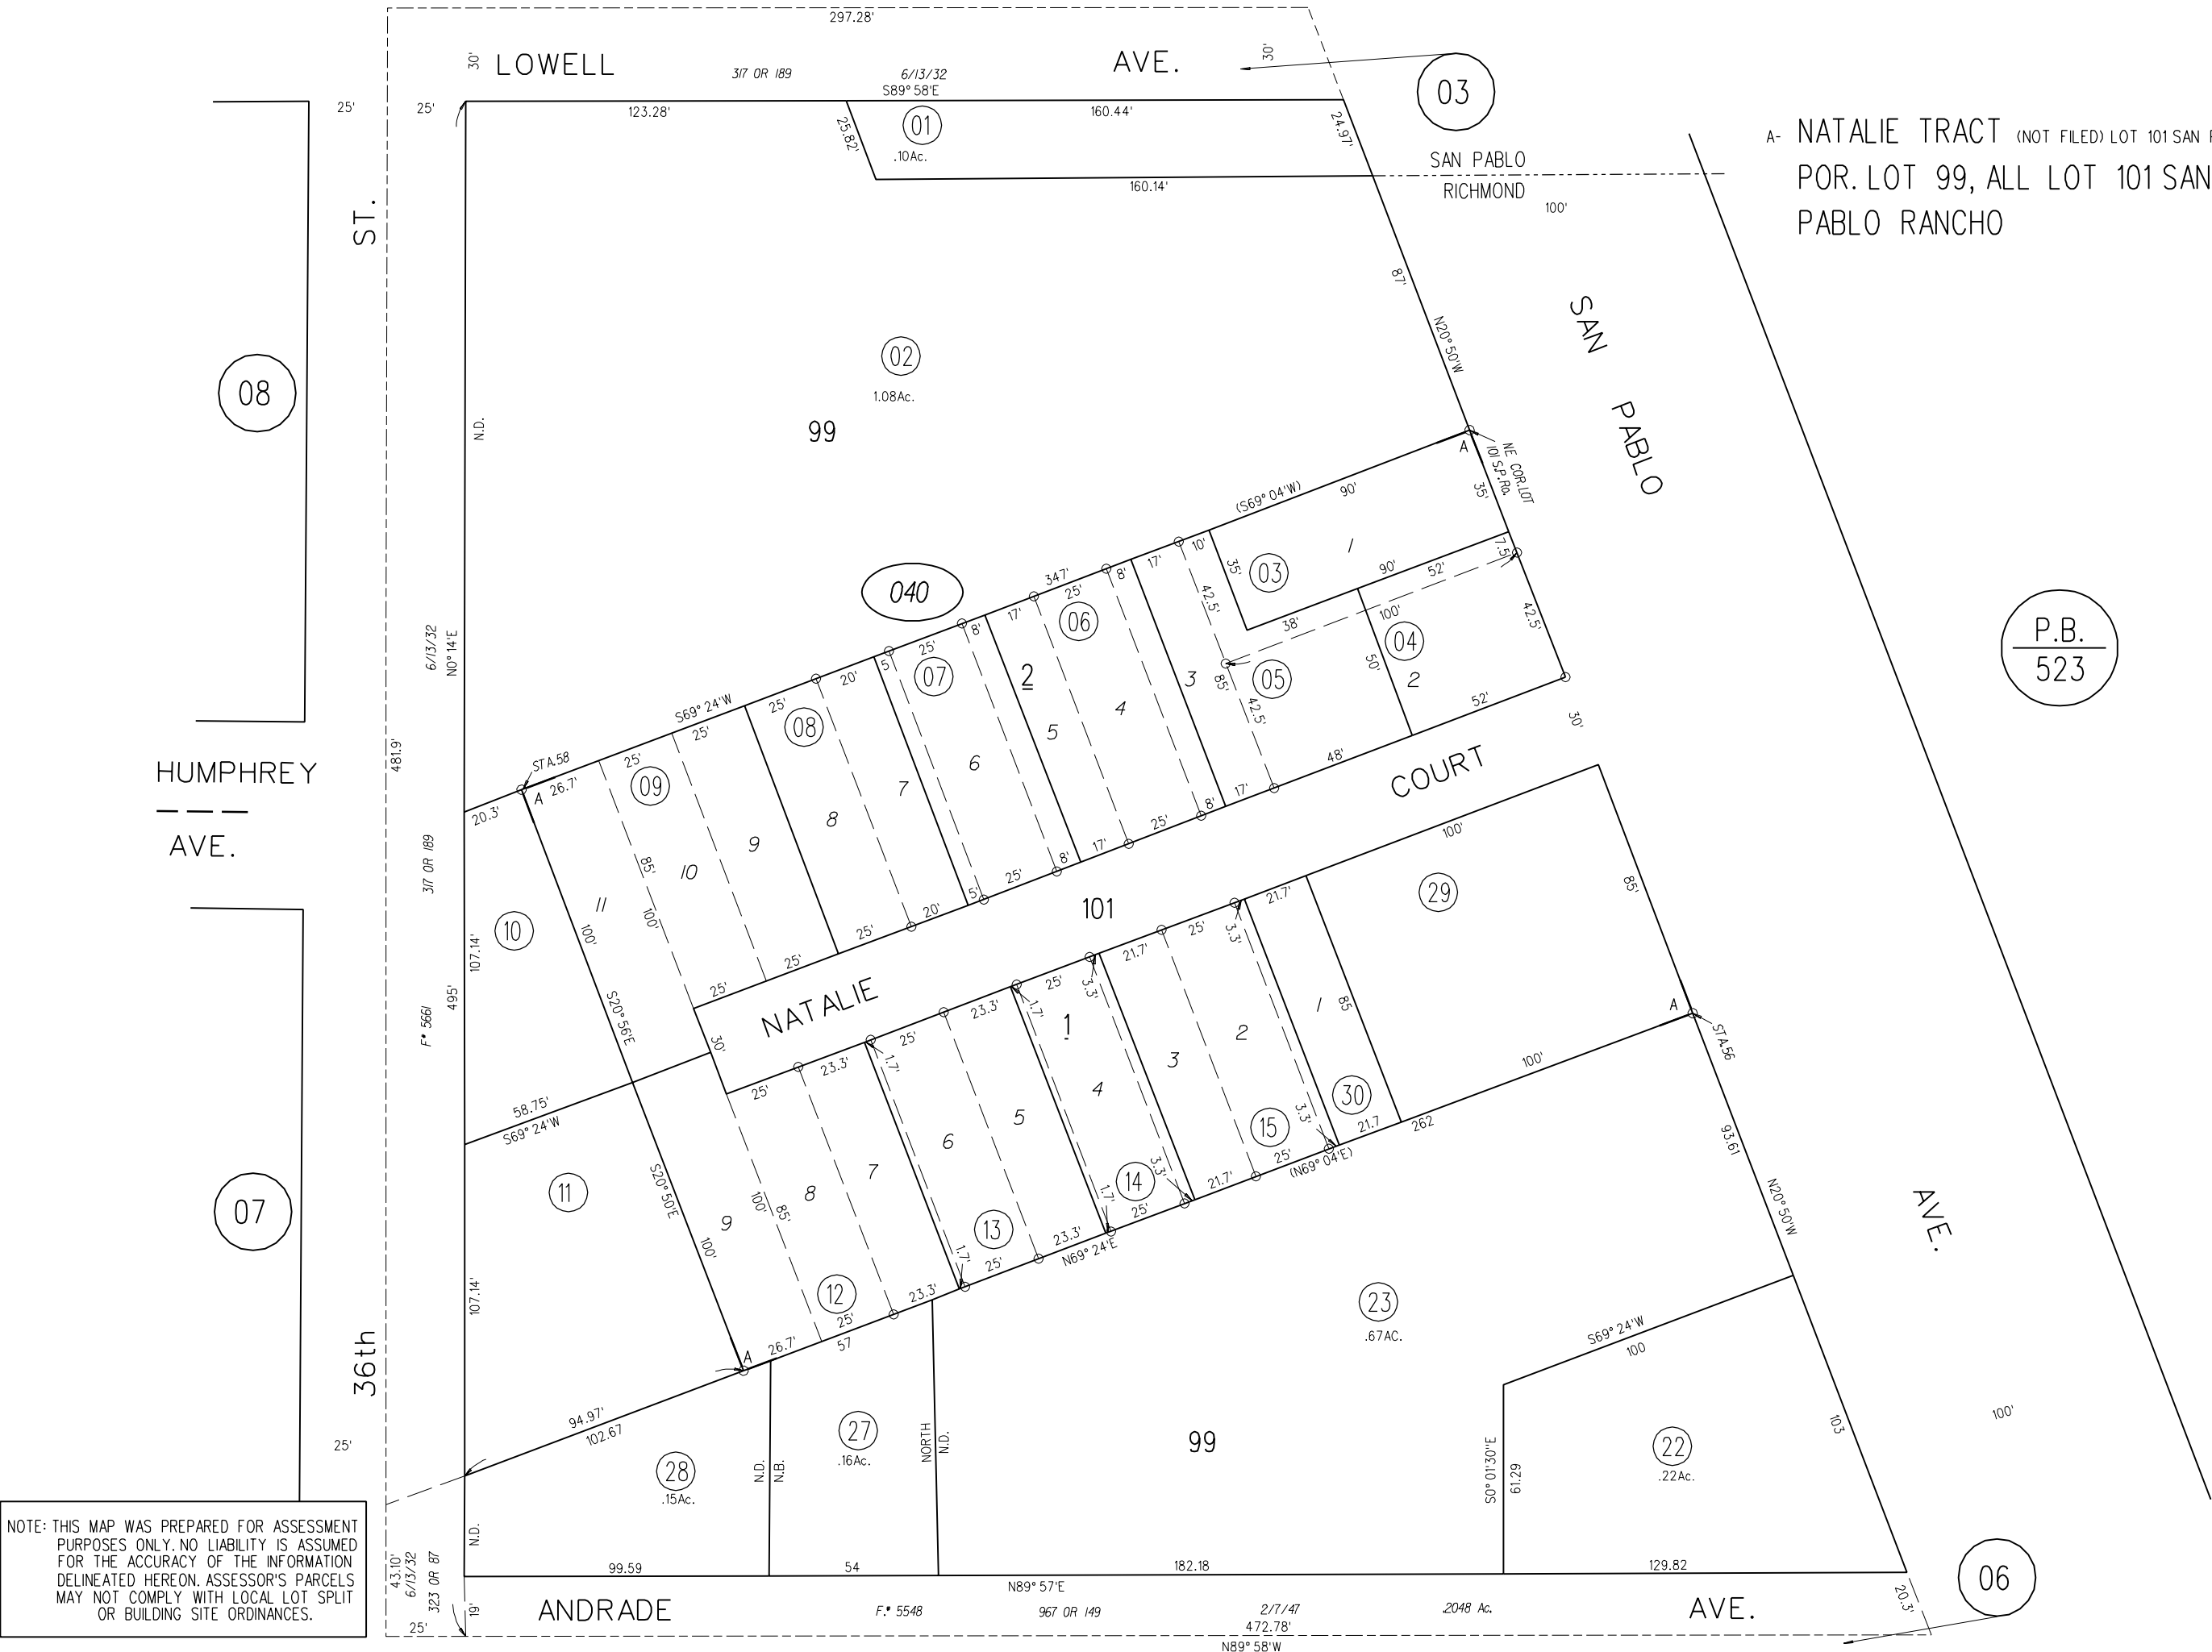

NOTE: THIS MAP WAS PREPARED FOR ASSESSMENT PURPOSES ONLY. NO LIABILITY IS ASSUMED FOR THE ACCURACY OF THE INFORMATION DELINEATED HEREON. ASSESSOR'S PARCELS MAY NOT COMPLY WITH LOCAL LOT SPLIT OR BUILDING SITE ORDINANCES.

A- NATALIE TRACT (NOT FILED) LOT 101 SAN PABLO RO.
 POR. LOT 99, ALL LOT 101 SAN
 PABLO RANCHO

P.B.
 523

040