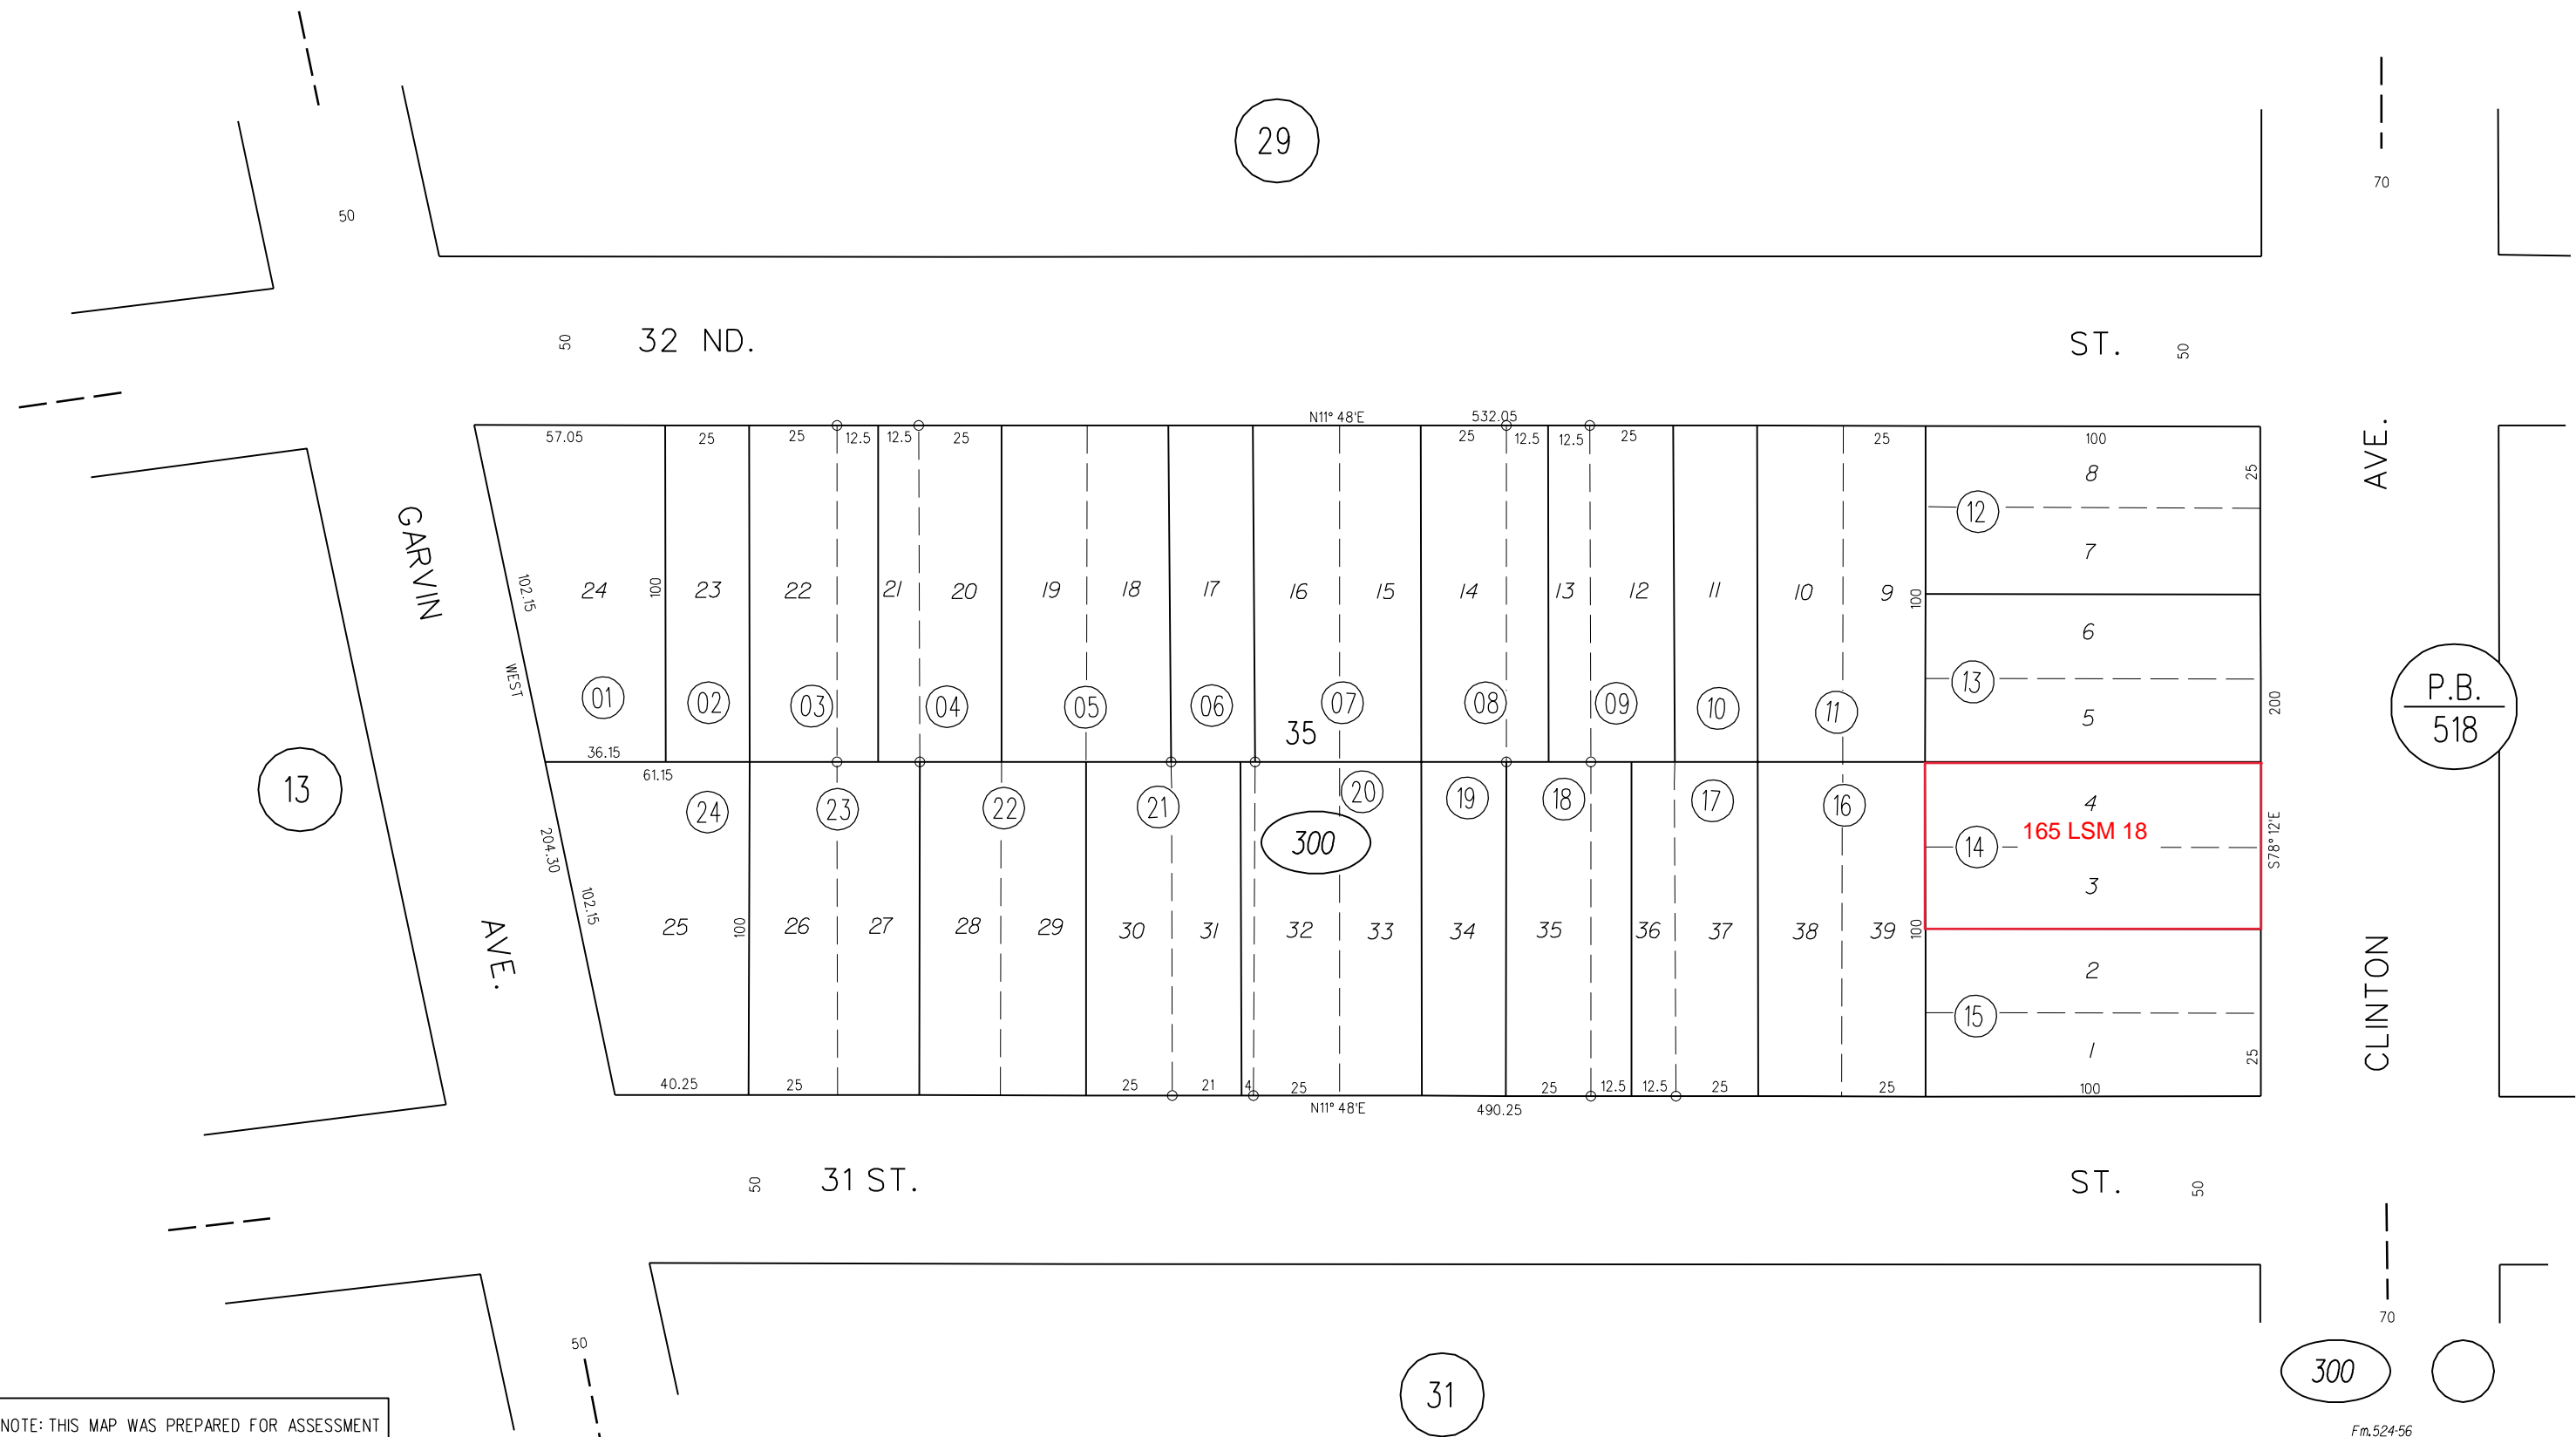

GRAND VIEW TERRACE M.B. 6-148

NOTE: THIS MAP WAS PREPARED FOR ASSESSMENT PURPOSES ONLY. NO LIABILITY IS ASSUMED FOR THE ACCURACY OF THE INFORMATION DELINEATED HEREON. ASSESSOR'S PARCELS MAY NOT COMPLY WITH LOCAL LOT SPLIT OR BUILDING SITE ORDINANCES.