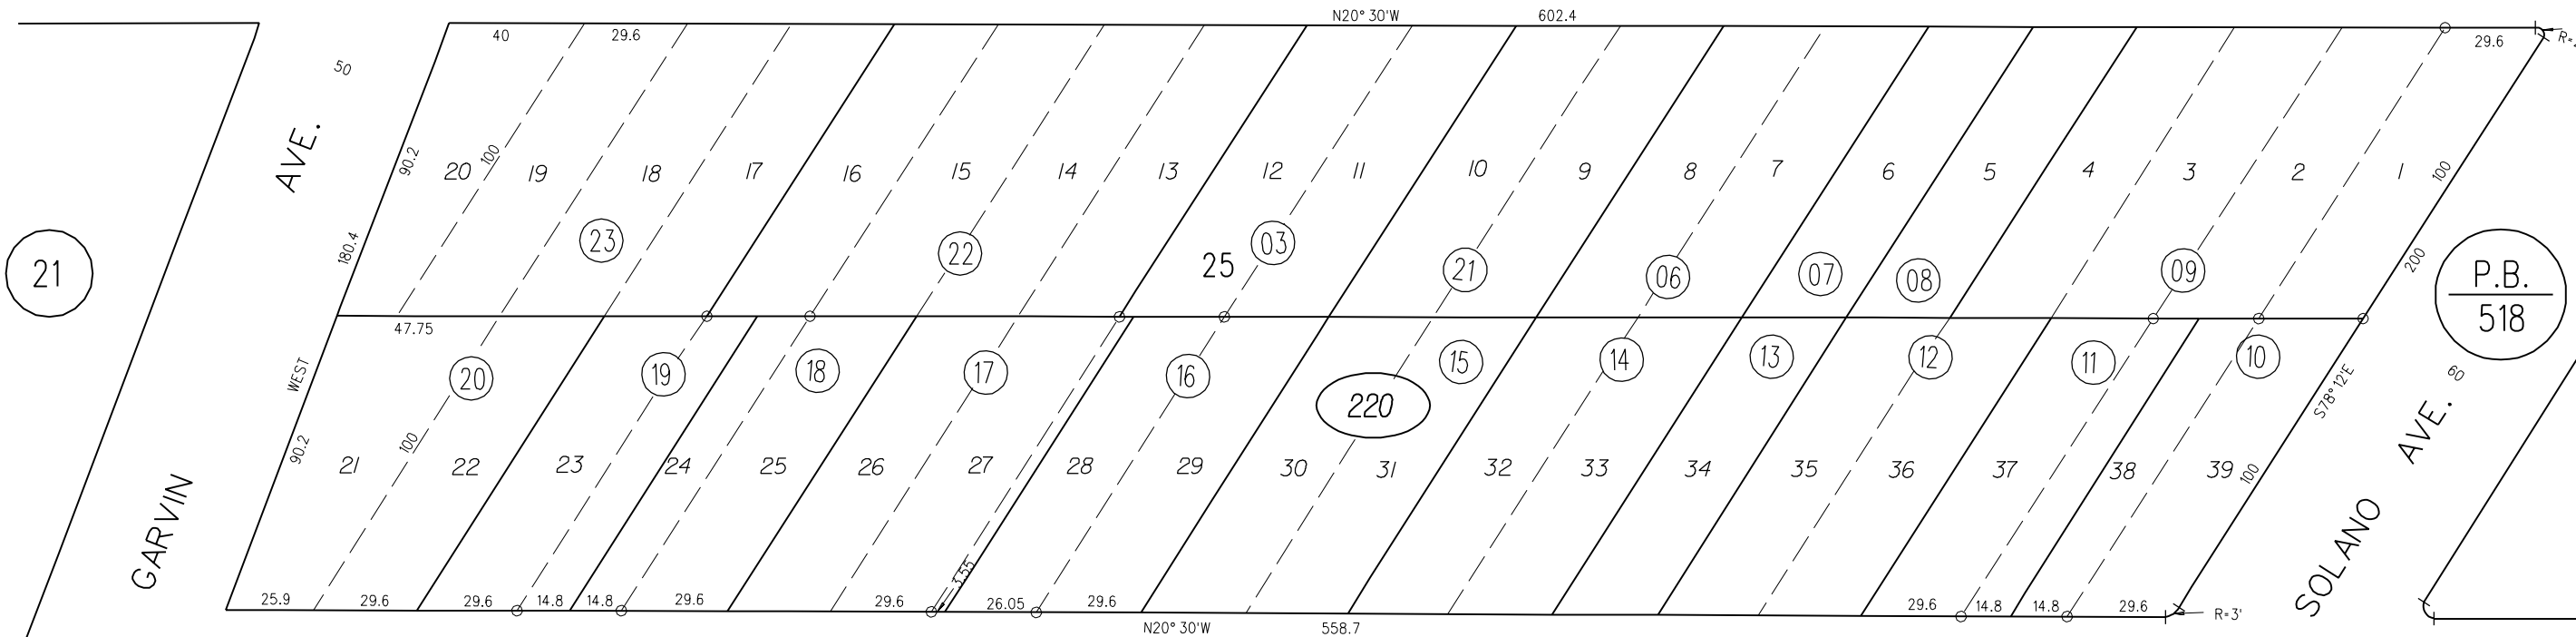

GRAND VIEW TERRACE M.B.6-148

P.B.
523

100 SAN PABLO AVE. 100

21

P.B.
518

50 WILSON AVE. 50

23

NOTE: THIS MAP WAS PREPARED FOR ASSESSMENT PURPOSES ONLY. NO LIABILITY IS ASSUMED FOR THE ACCURACY OF THE INFORMATION DELINEATED HEREON. ASSESSOR'S PARCELS MAY NOT COMPLY WITH LOCAL LOT SPLIT OR BUILDING SITE ORDINANCES.