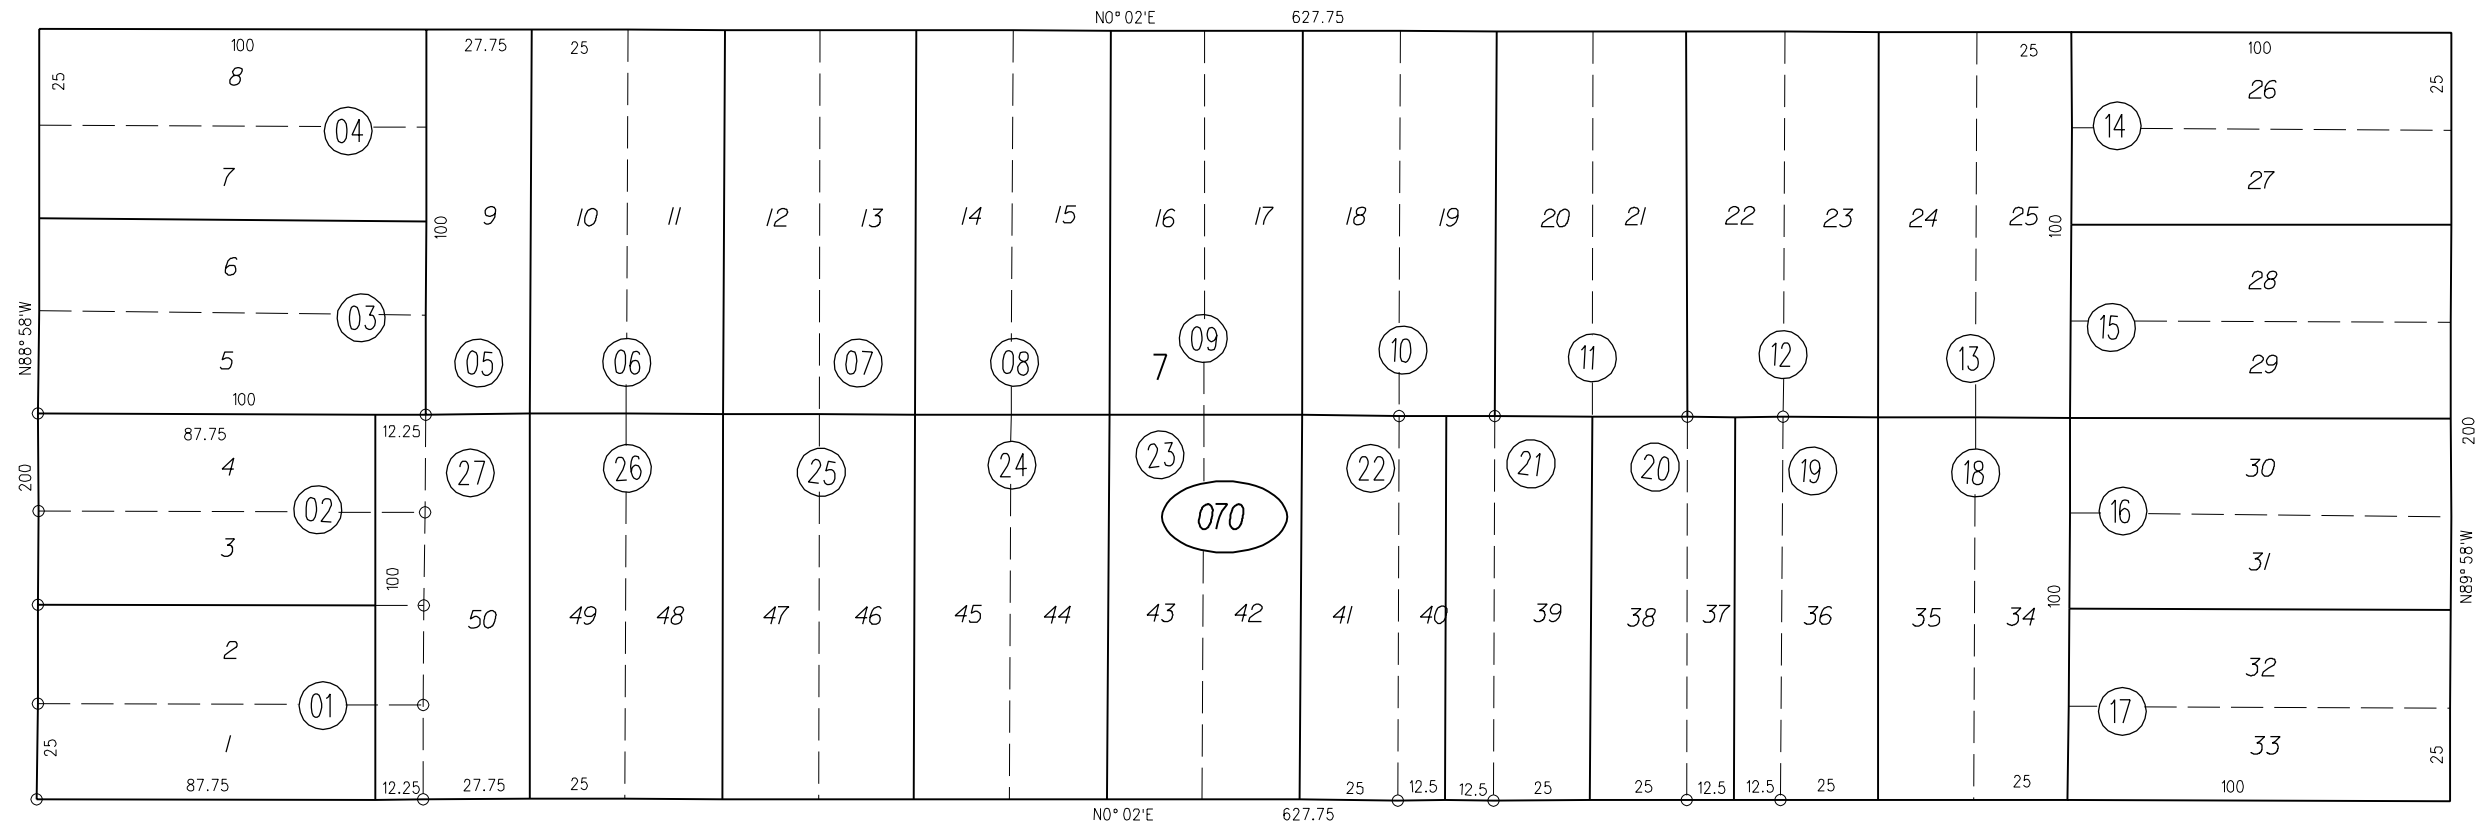

RICHMOND CITY CENTER M.B. 9-214

06

50

33 RD.

ST.

50

AVE.

50

32 ND.

ST.

50

McBRYDE

AVE.

ESMOND

P.B.
526

NOTE: THIS MAP WAS PREPARED FOR ASSESSMENT PURPOSES ONLY. NO LIABILITY IS ASSUMED FOR THE ACCURACY OF THE INFORMATION DELINEATED HEREON. ASSESSOR'S PARCELS MAY NOT COMPLY WITH LOCAL LOT SPLIT OR BUILDING SITE ORDINANCES.

08

070