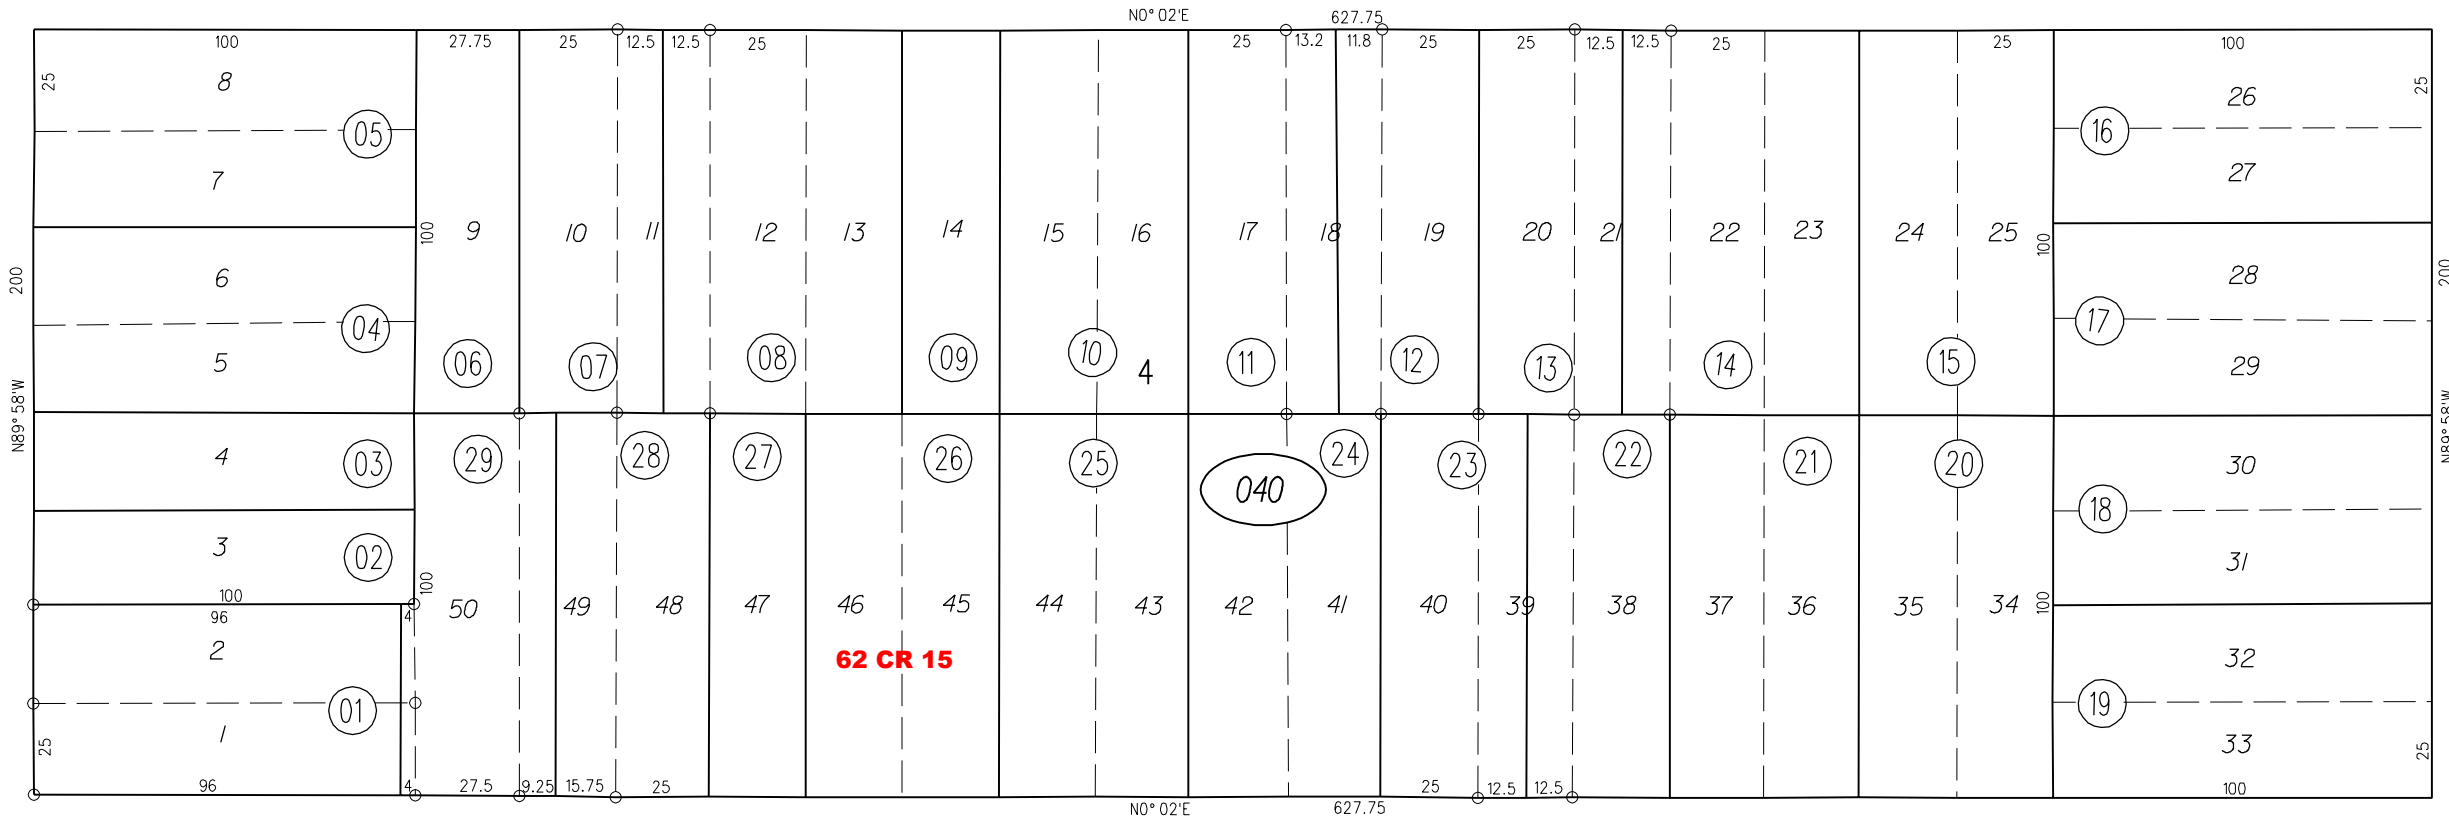

RICHMOND CITY CENTER M.B. 9-214

60
AVE.

60
AVE.

50 36 TH.

ST. 50

50 35 TH.

ST. 50

P.B.
526

MCBRYDE

ESMOND

NOTE: THIS MAP WAS PREPARED FOR ASSESSMENT PURPOSES ONLY. NO LIABILITY IS ASSUMED FOR THE ACCURACY OF THE INFORMATION DELINEATED HEREON. ASSESSOR'S PARCELS MAY NOT COMPLY WITH LOCAL LOT SPLIT OR BUILDING SITE ORDINANCES.

05

040