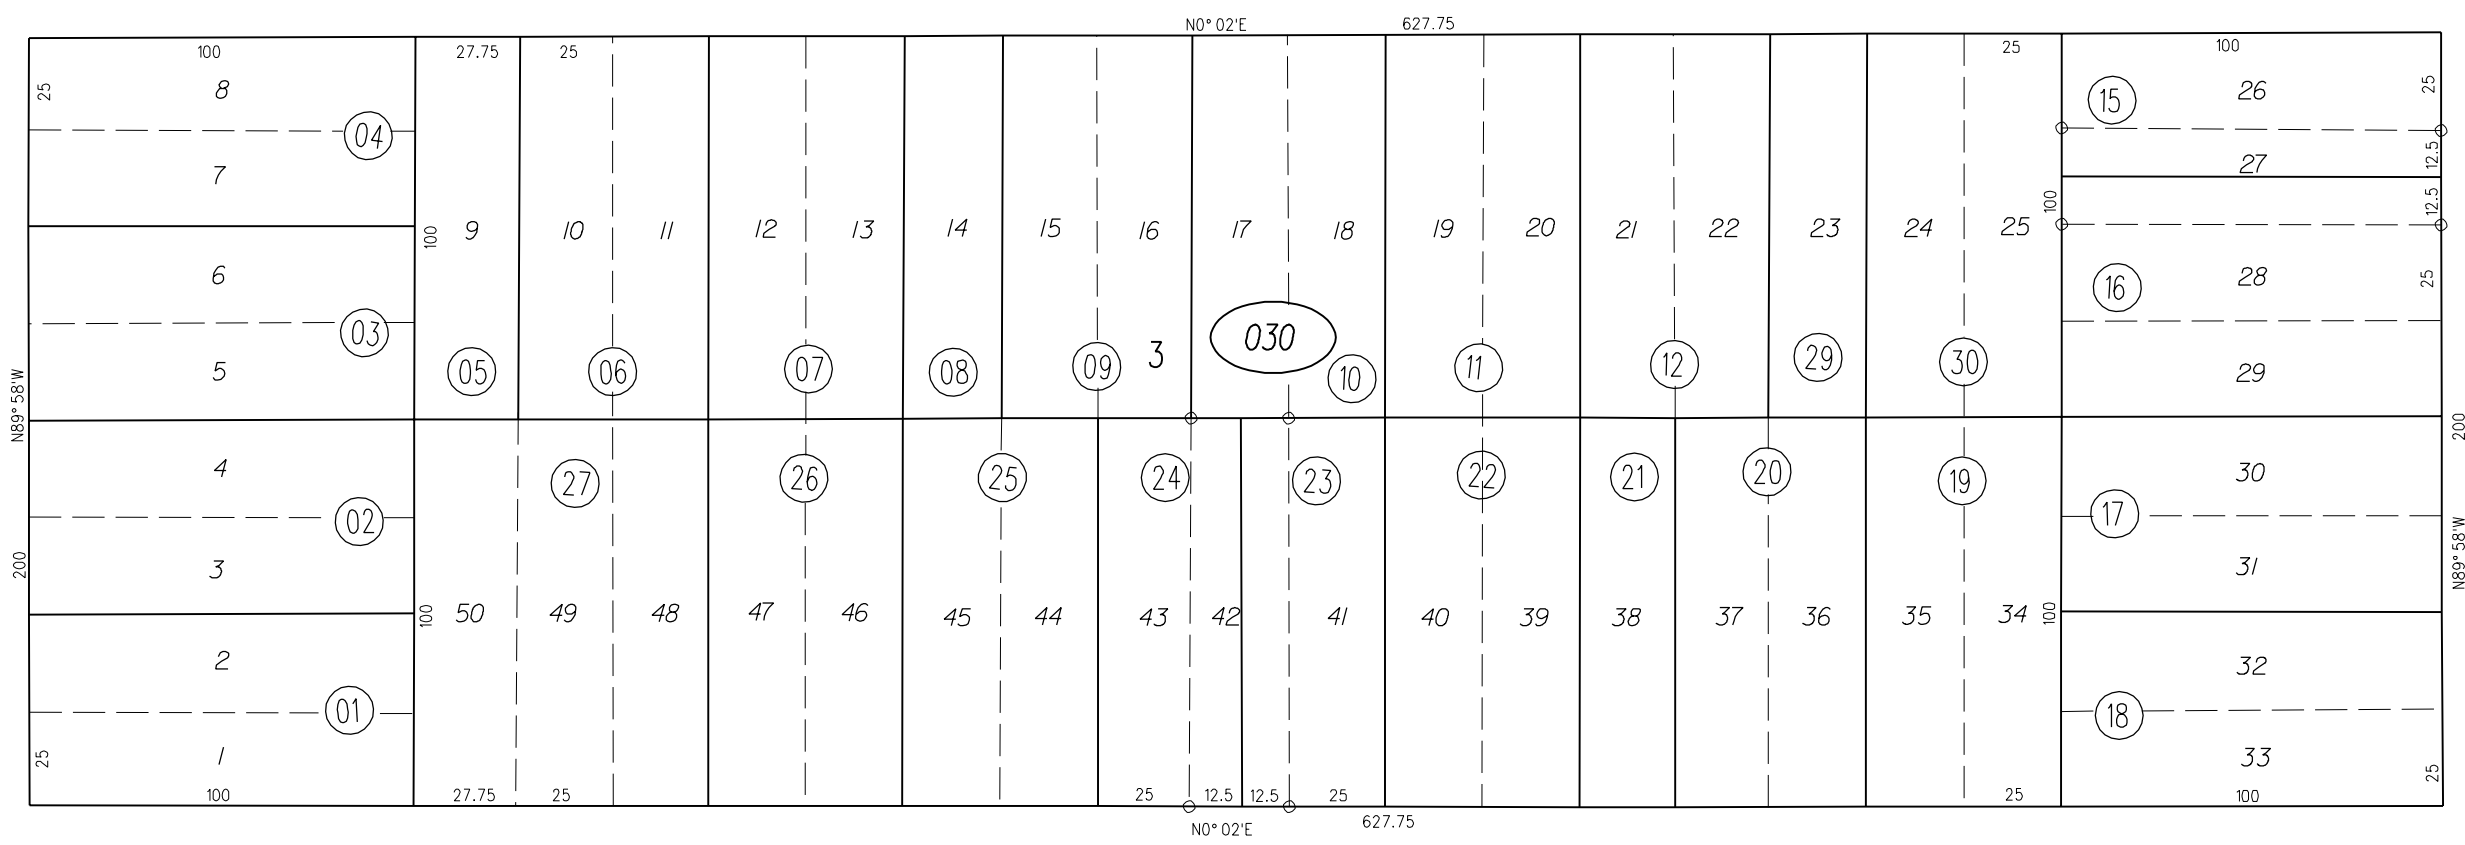

RICHMOND CITY CENTER M.B. 9-214

02

AVE.

70 37 TH.

ST. 70

AVE.

P.B.
526

MCBRYDE

ESMOND

50 36TH.

ST. 50

04

NOTE: THIS MAP WAS PREPARED FOR ASSESSMENT PURPOSES ONLY. NO LIABILITY IS ASSUMED FOR THE ACCURACY OF THE INFORMATION DELINEATED HEREON. ASSESSOR'S PARCELS MAY NOT COMPLY WITH LOCAL LOT SPLIT OR BUILDING SITE ORDINANCES.