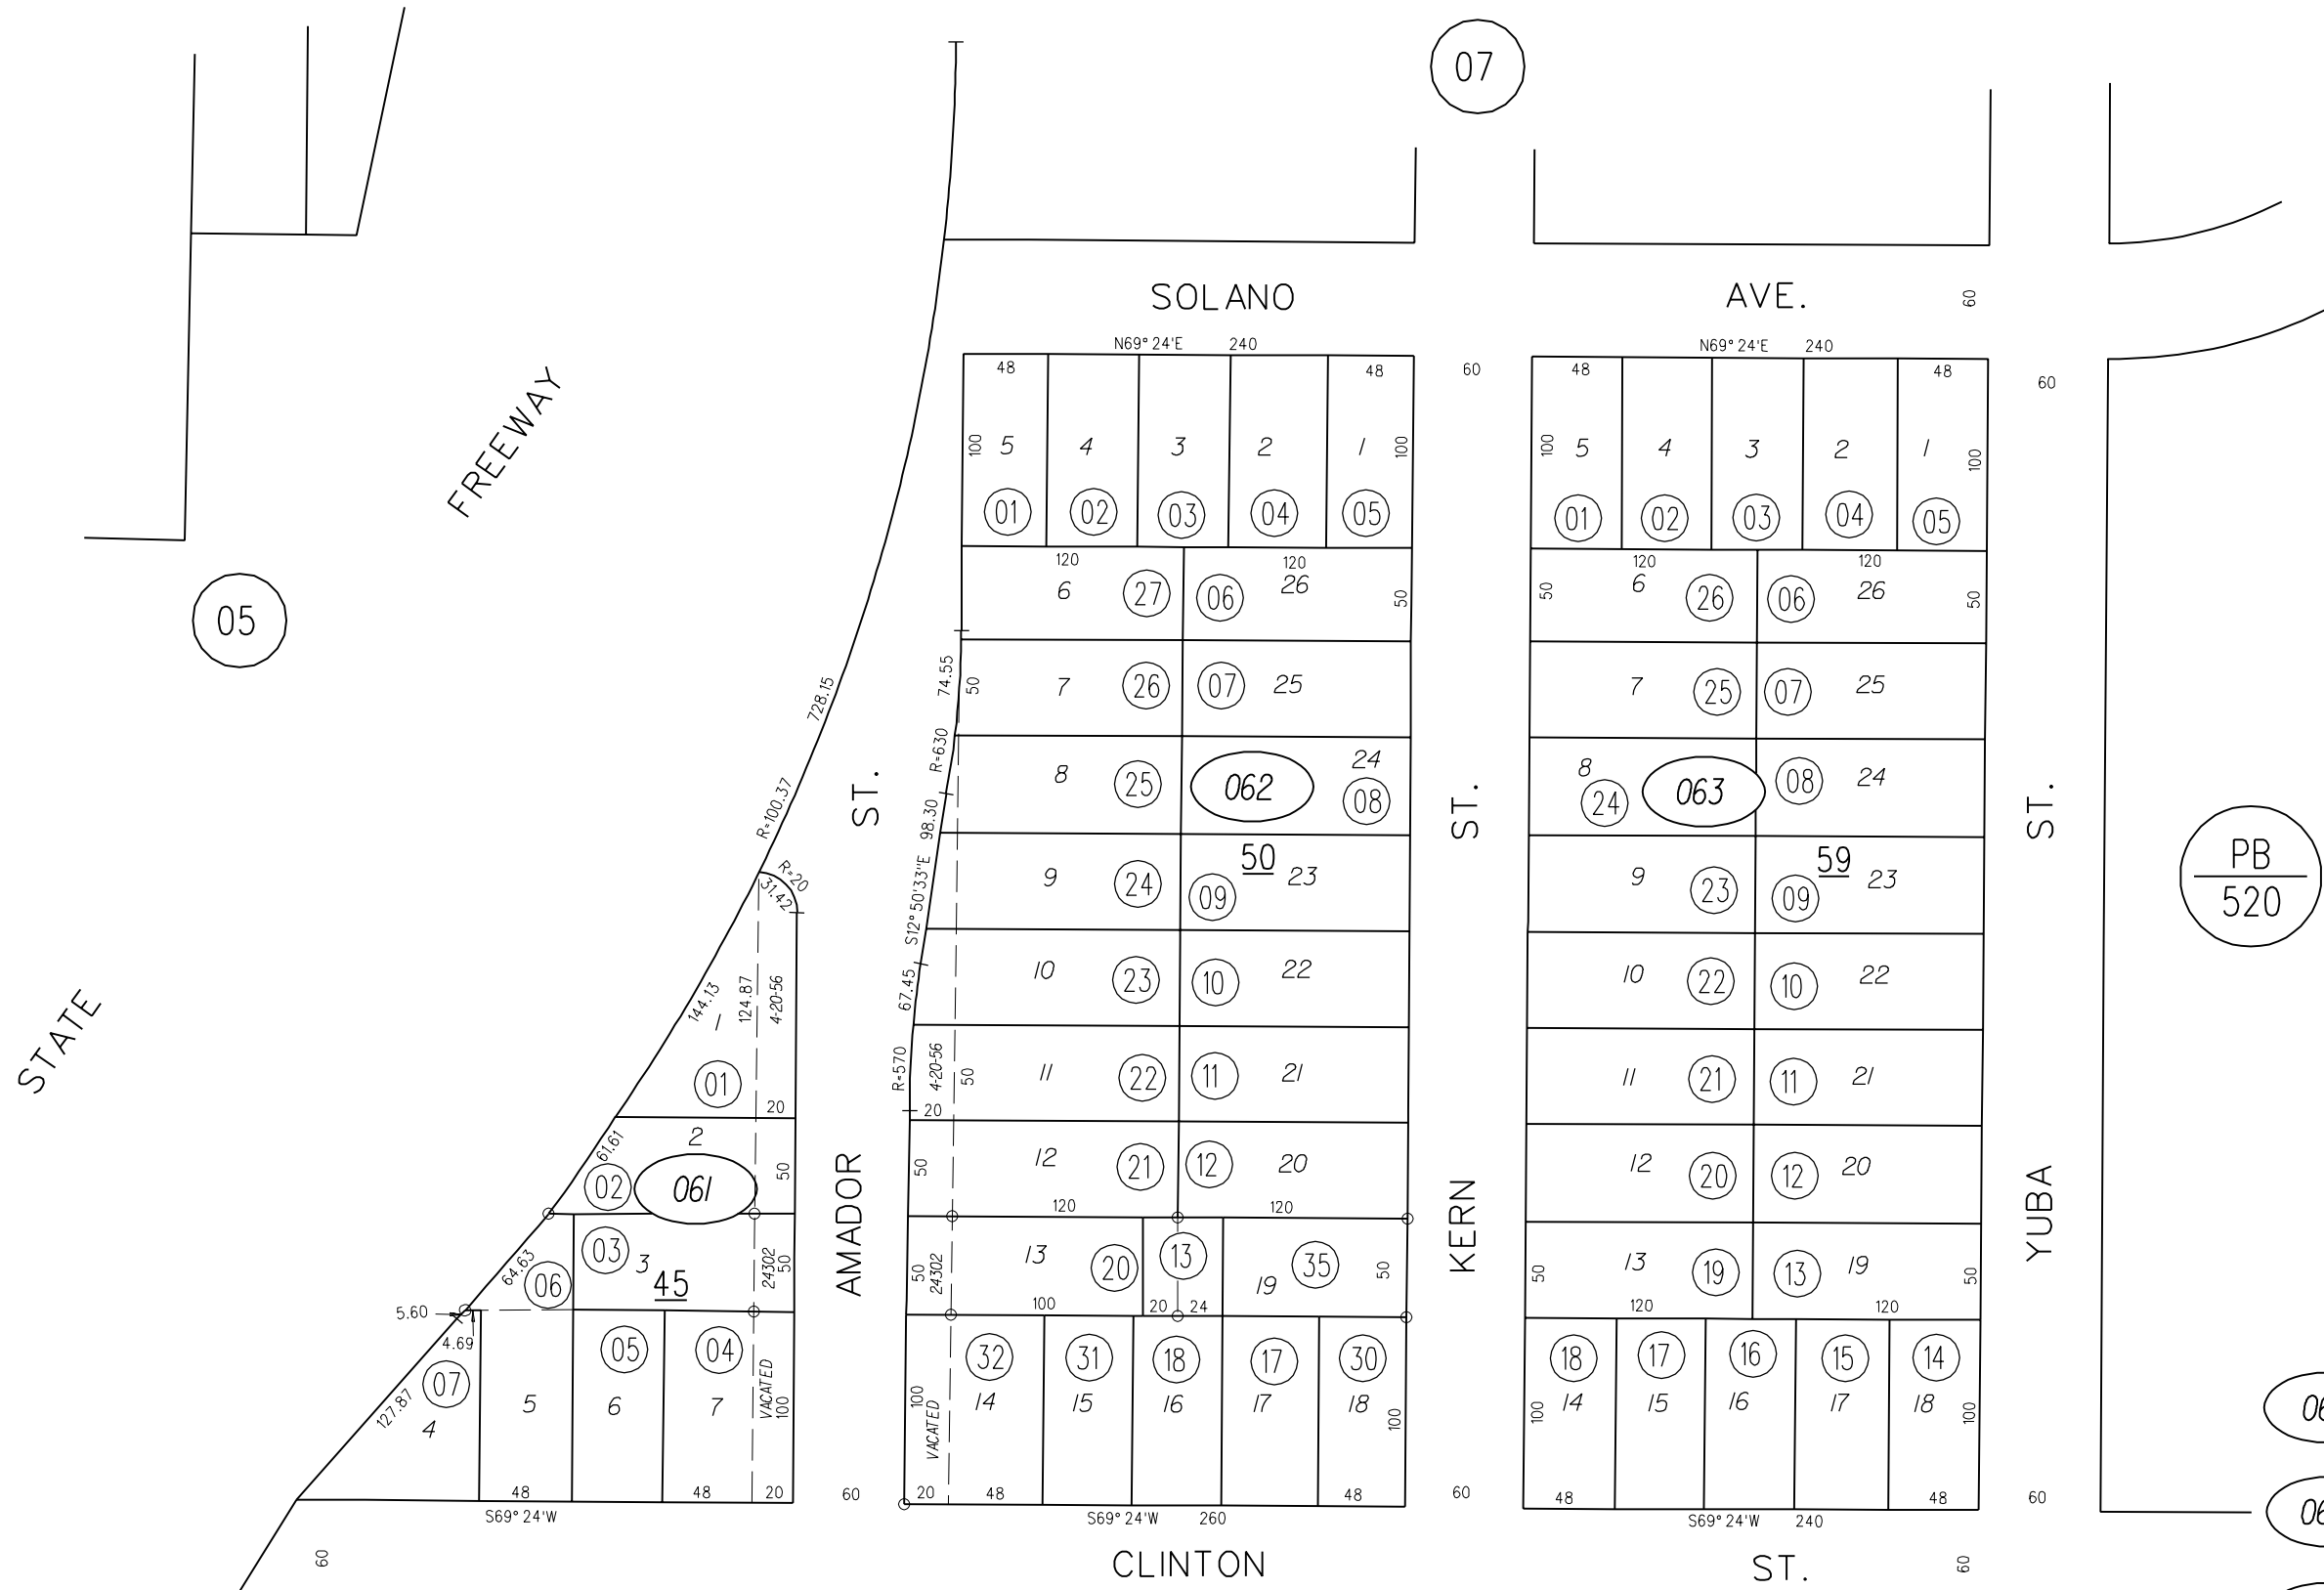

EAST RICHMOND BOULEVARD TRACT M.B. 1-19

NOTE: THIS MAP WAS PREPARED FOR ASSESSMENT PURPOSES ONLY. NO LIABILITY IS ASSUMED FOR THE ACCURACY OF THE INFORMATION DELINEATED HEREON. ASSESSOR'S PARCELS MAY NOT COMPLY WITH LOCAL LOT SPLIT OR BUILDING SITE ORDINANCES.

- 061 ○
- 062 ○
- 063 ○