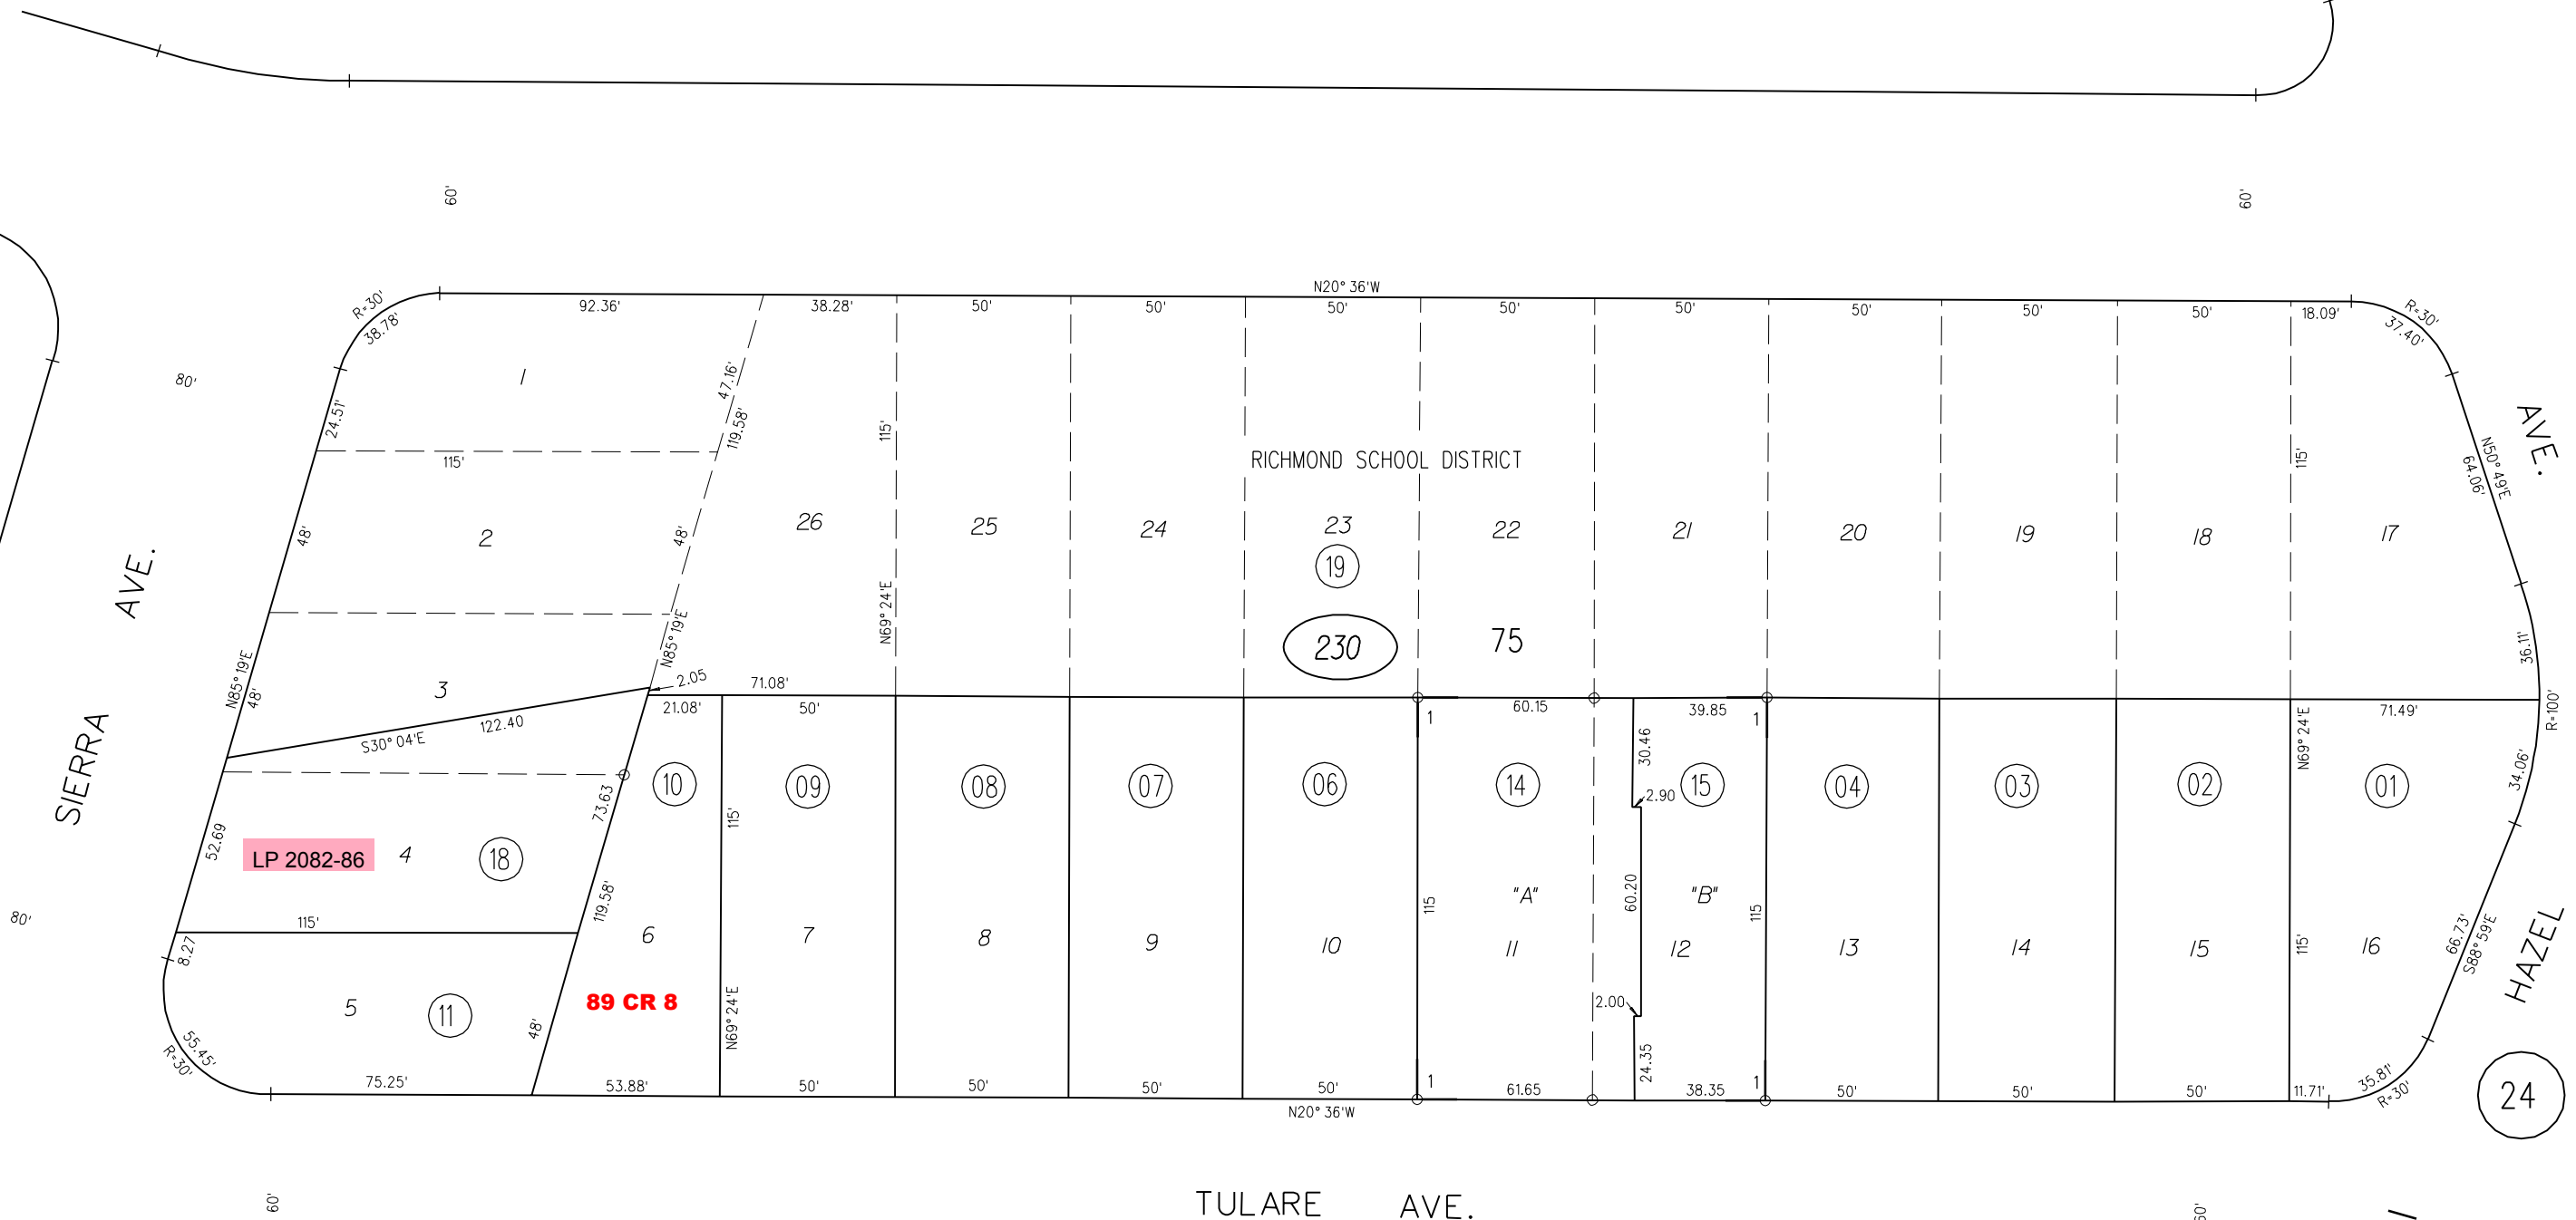

20

22

AVE.

HAZEL

24

TULARE AVE.

NOTE: THIS MAP WAS PREPARED FOR ASSESSMENT PURPOSES ONLY. NO LIABILITY IS ASSUMED FOR THE ACCURACY OF THE INFORMATION DELINEATED HEREON. ASSESSOR'S PARCELS MAY NOT COMPLY WITH LOCAL LOT SPLIT OR BUILDING SITE ORDINANCES.

PB  
520

230