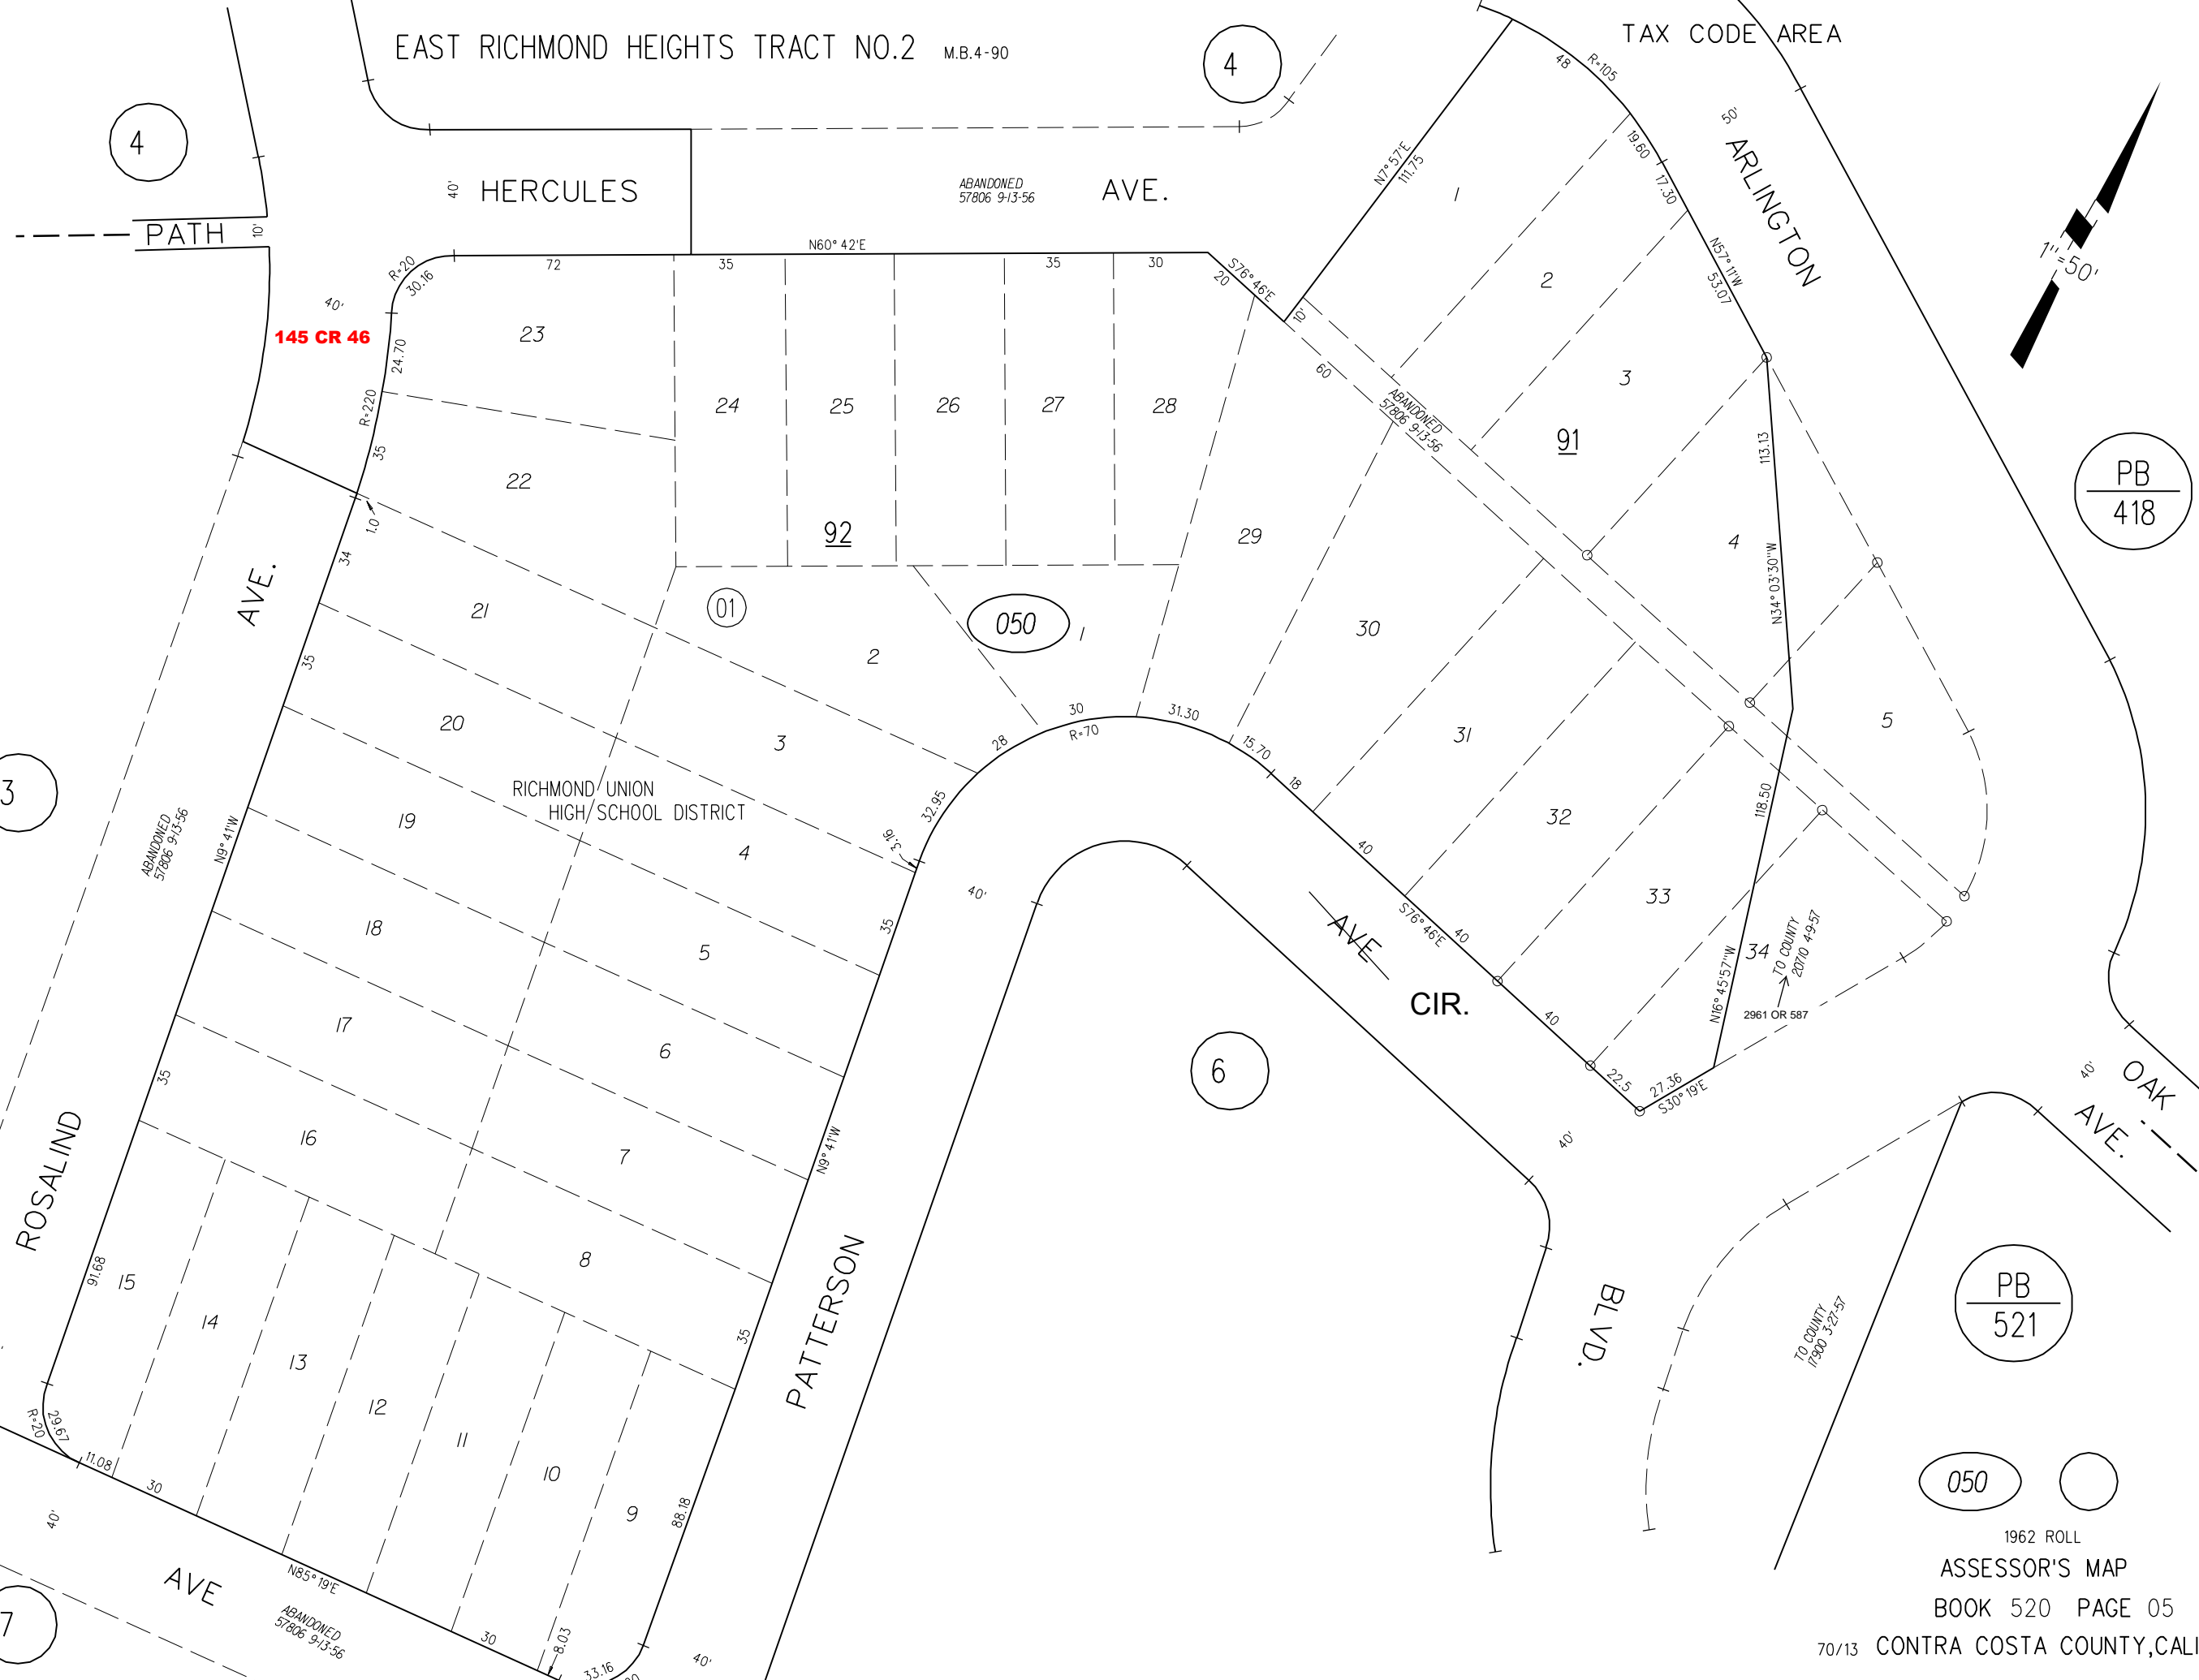

EAST RICHMOND HEIGHTS TRACT NO.2 M.B.4-90

TAX CODE AREA

PB  
418

PB  
521

050

1962 ROLL  
 ASSESSOR'S MAP  
 BOOK 520 PAGE 05  
 70/13 CONTRA COSTA COUNTY, CALIF.