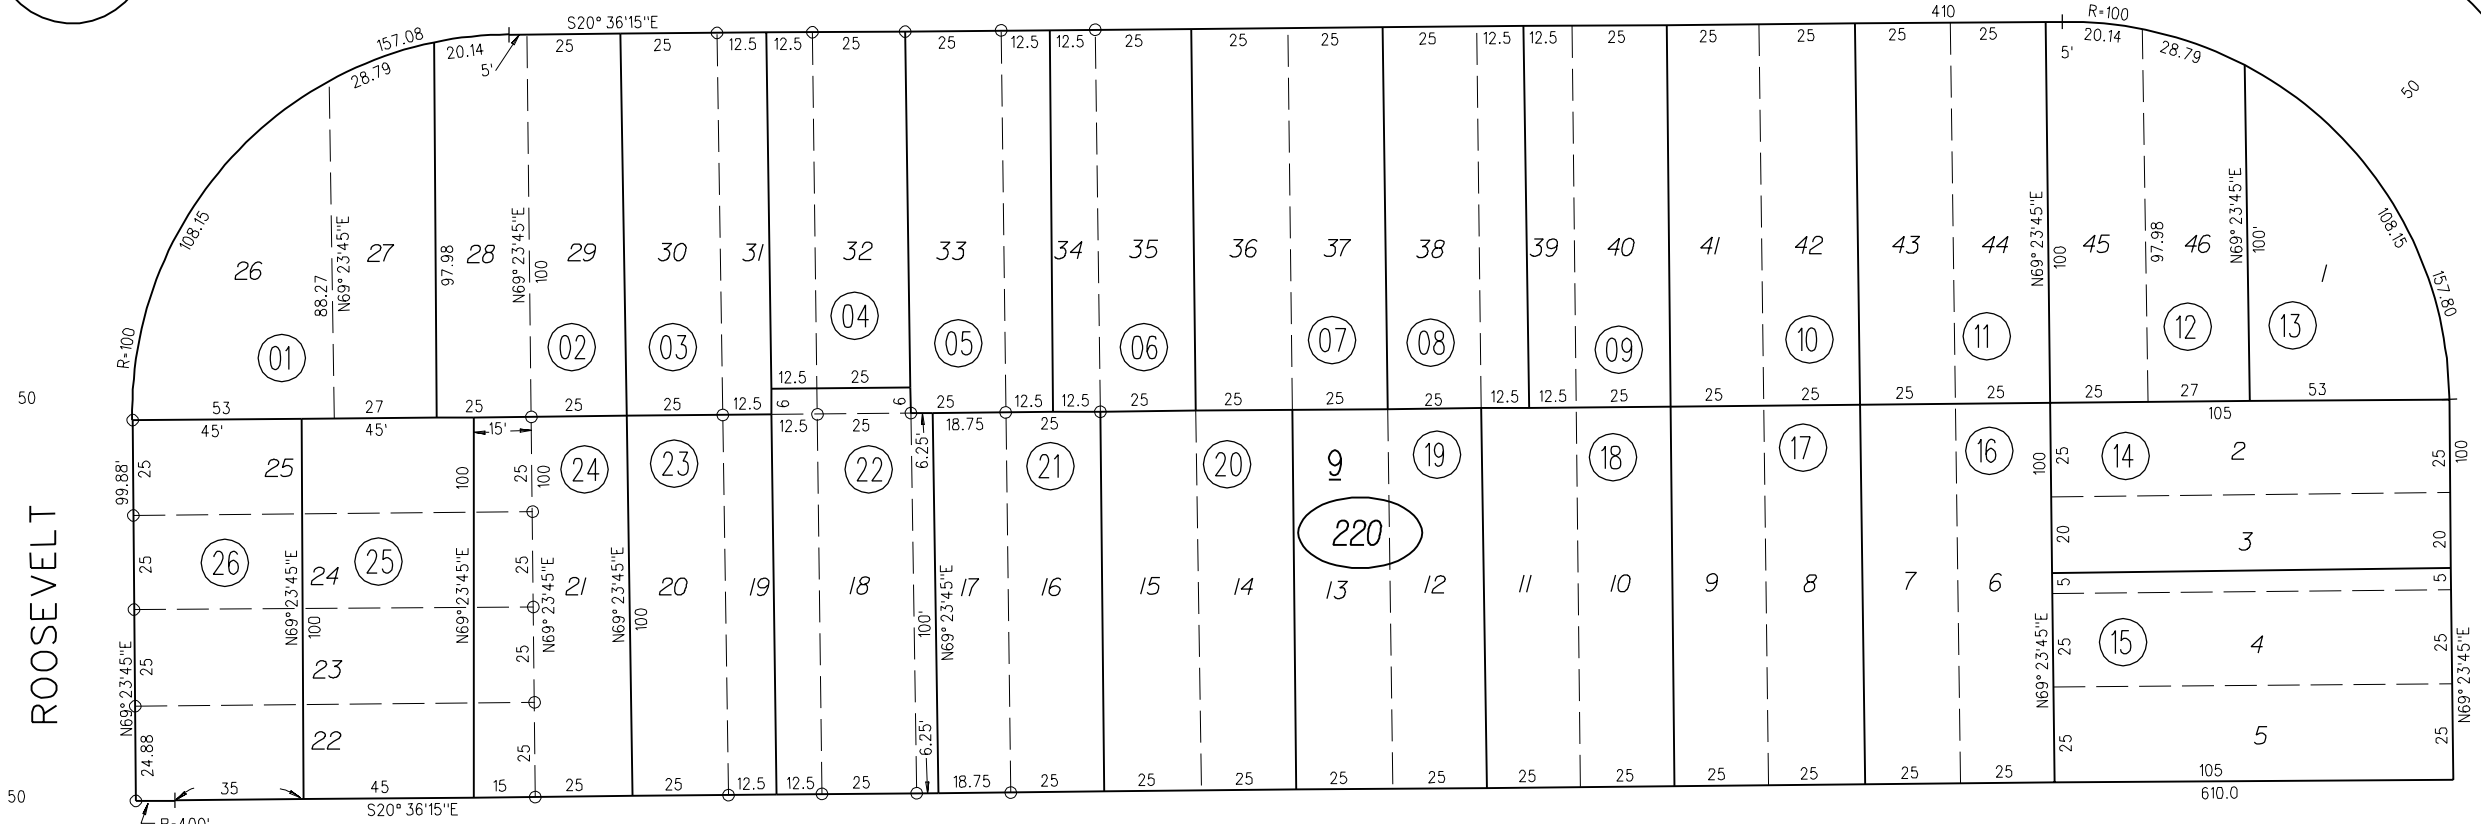

RICHMOND TRAFFIC CENTER M.B. 11-256

TAX CODE AREA

HUMBOLDT AVE.
MOUNT ST.

14

23

DIMM

ST

AVE

17

ROOSEVELT

AVE

BARRETT

27

KEY

BLVD.

21