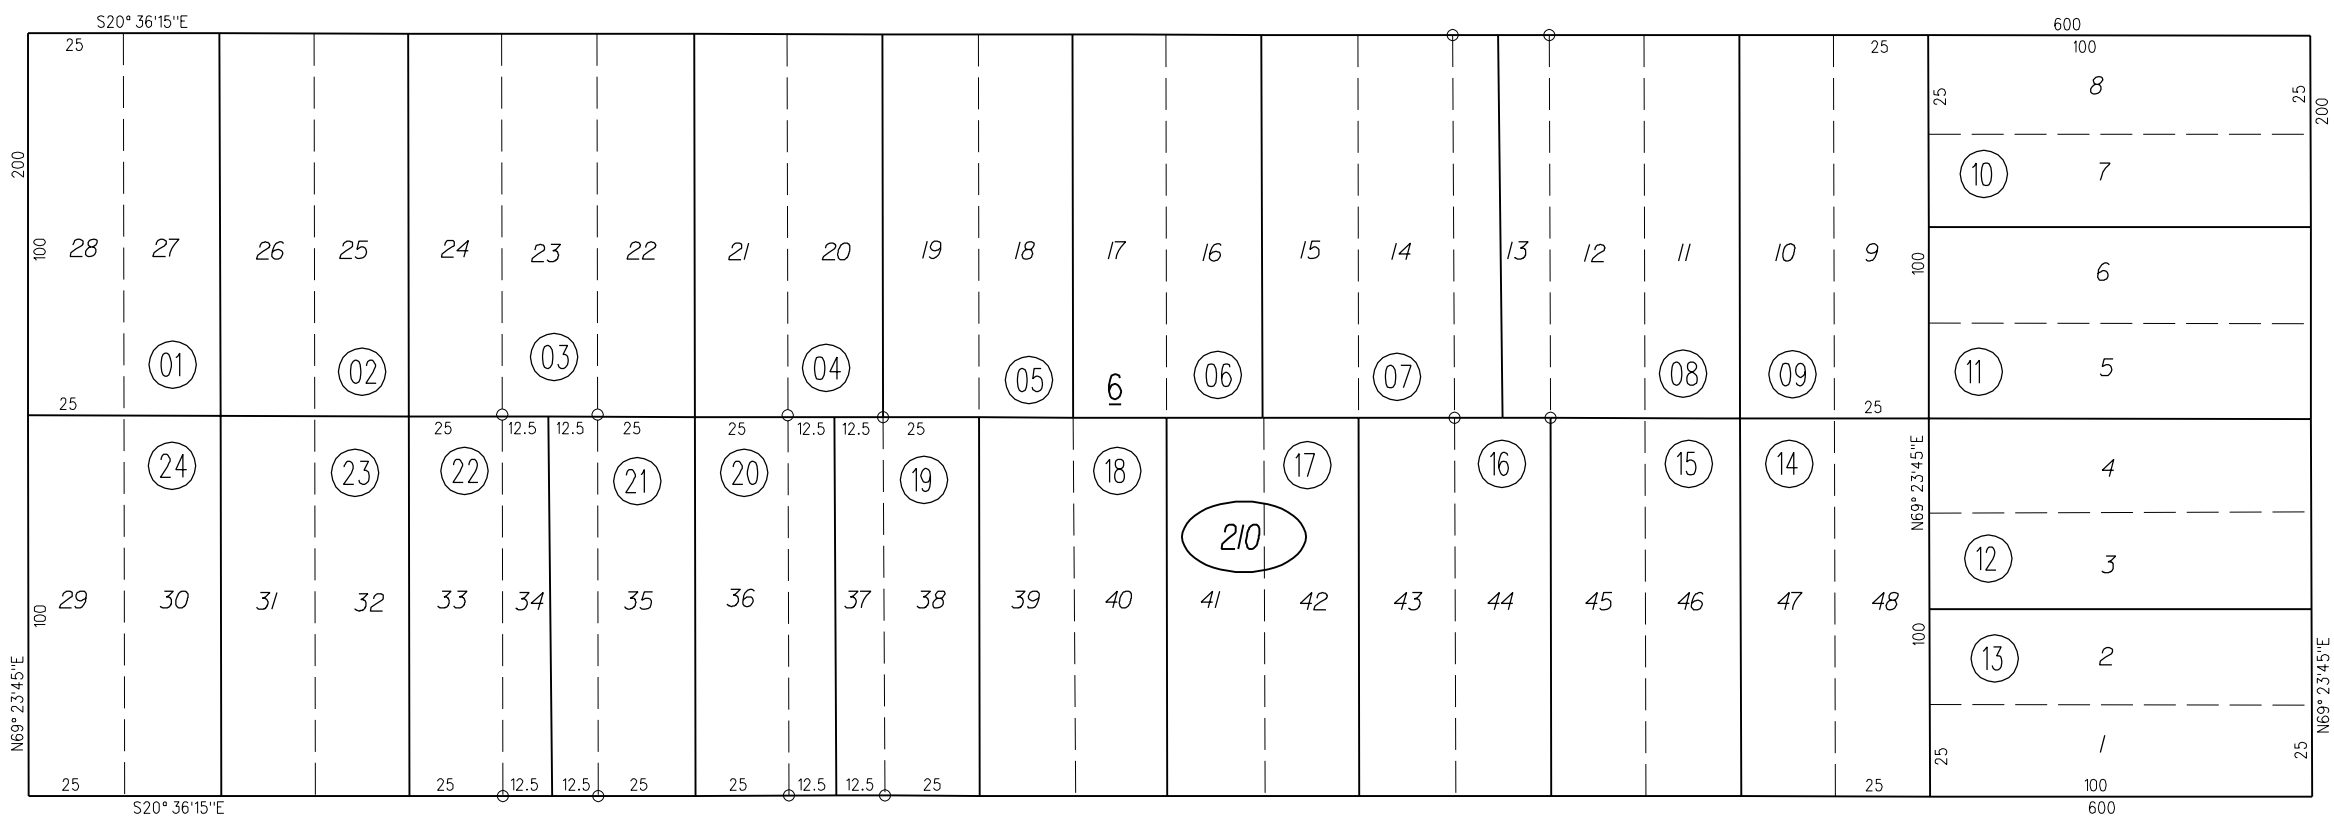

RICHMOND TRAFFIC CENTER M.B. 11-256

TAX CODE AREA

22

75 KEY 75 BLVD

60 ROOSEVELT AVE 18

80 BARRETT AVE 28

60 MC-LAUGHLIN ST 60

20

210