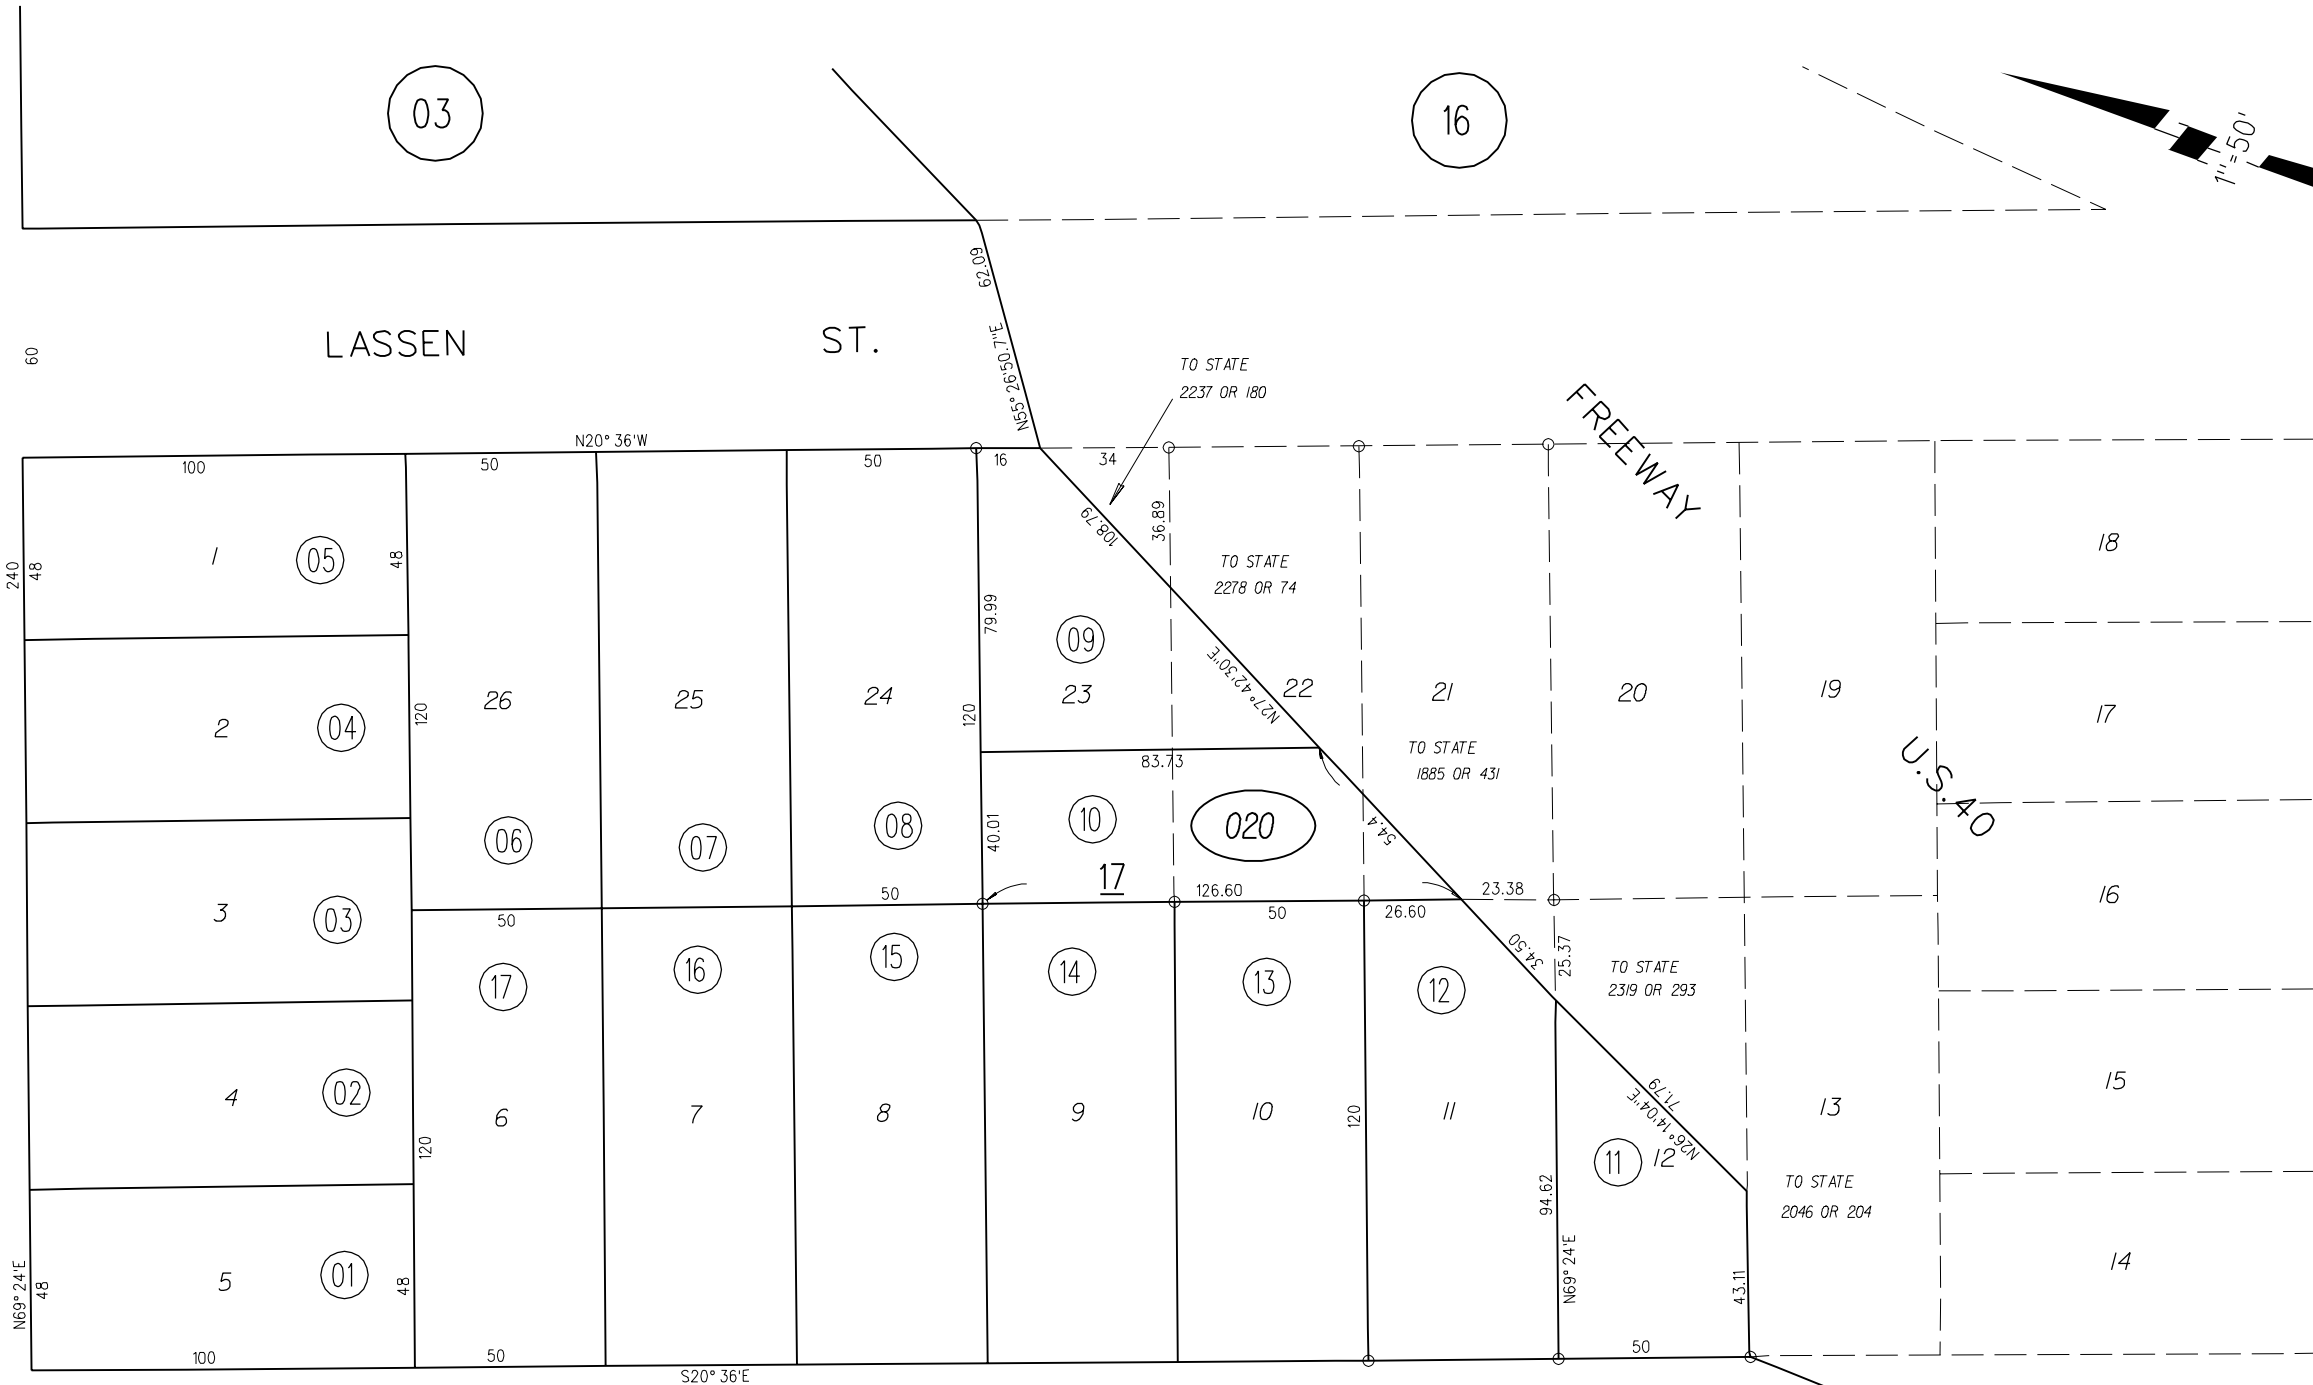

P.B.  
523

CLINTON AVE.

CLINTON AVE.

AVE.

SIERRA AVE.

1962 ROLL

ASSESSOR'S MAP

BOOK 519 PAGE 02

FM.142-9 CONTRA COSTA COUNTY, CALIF.