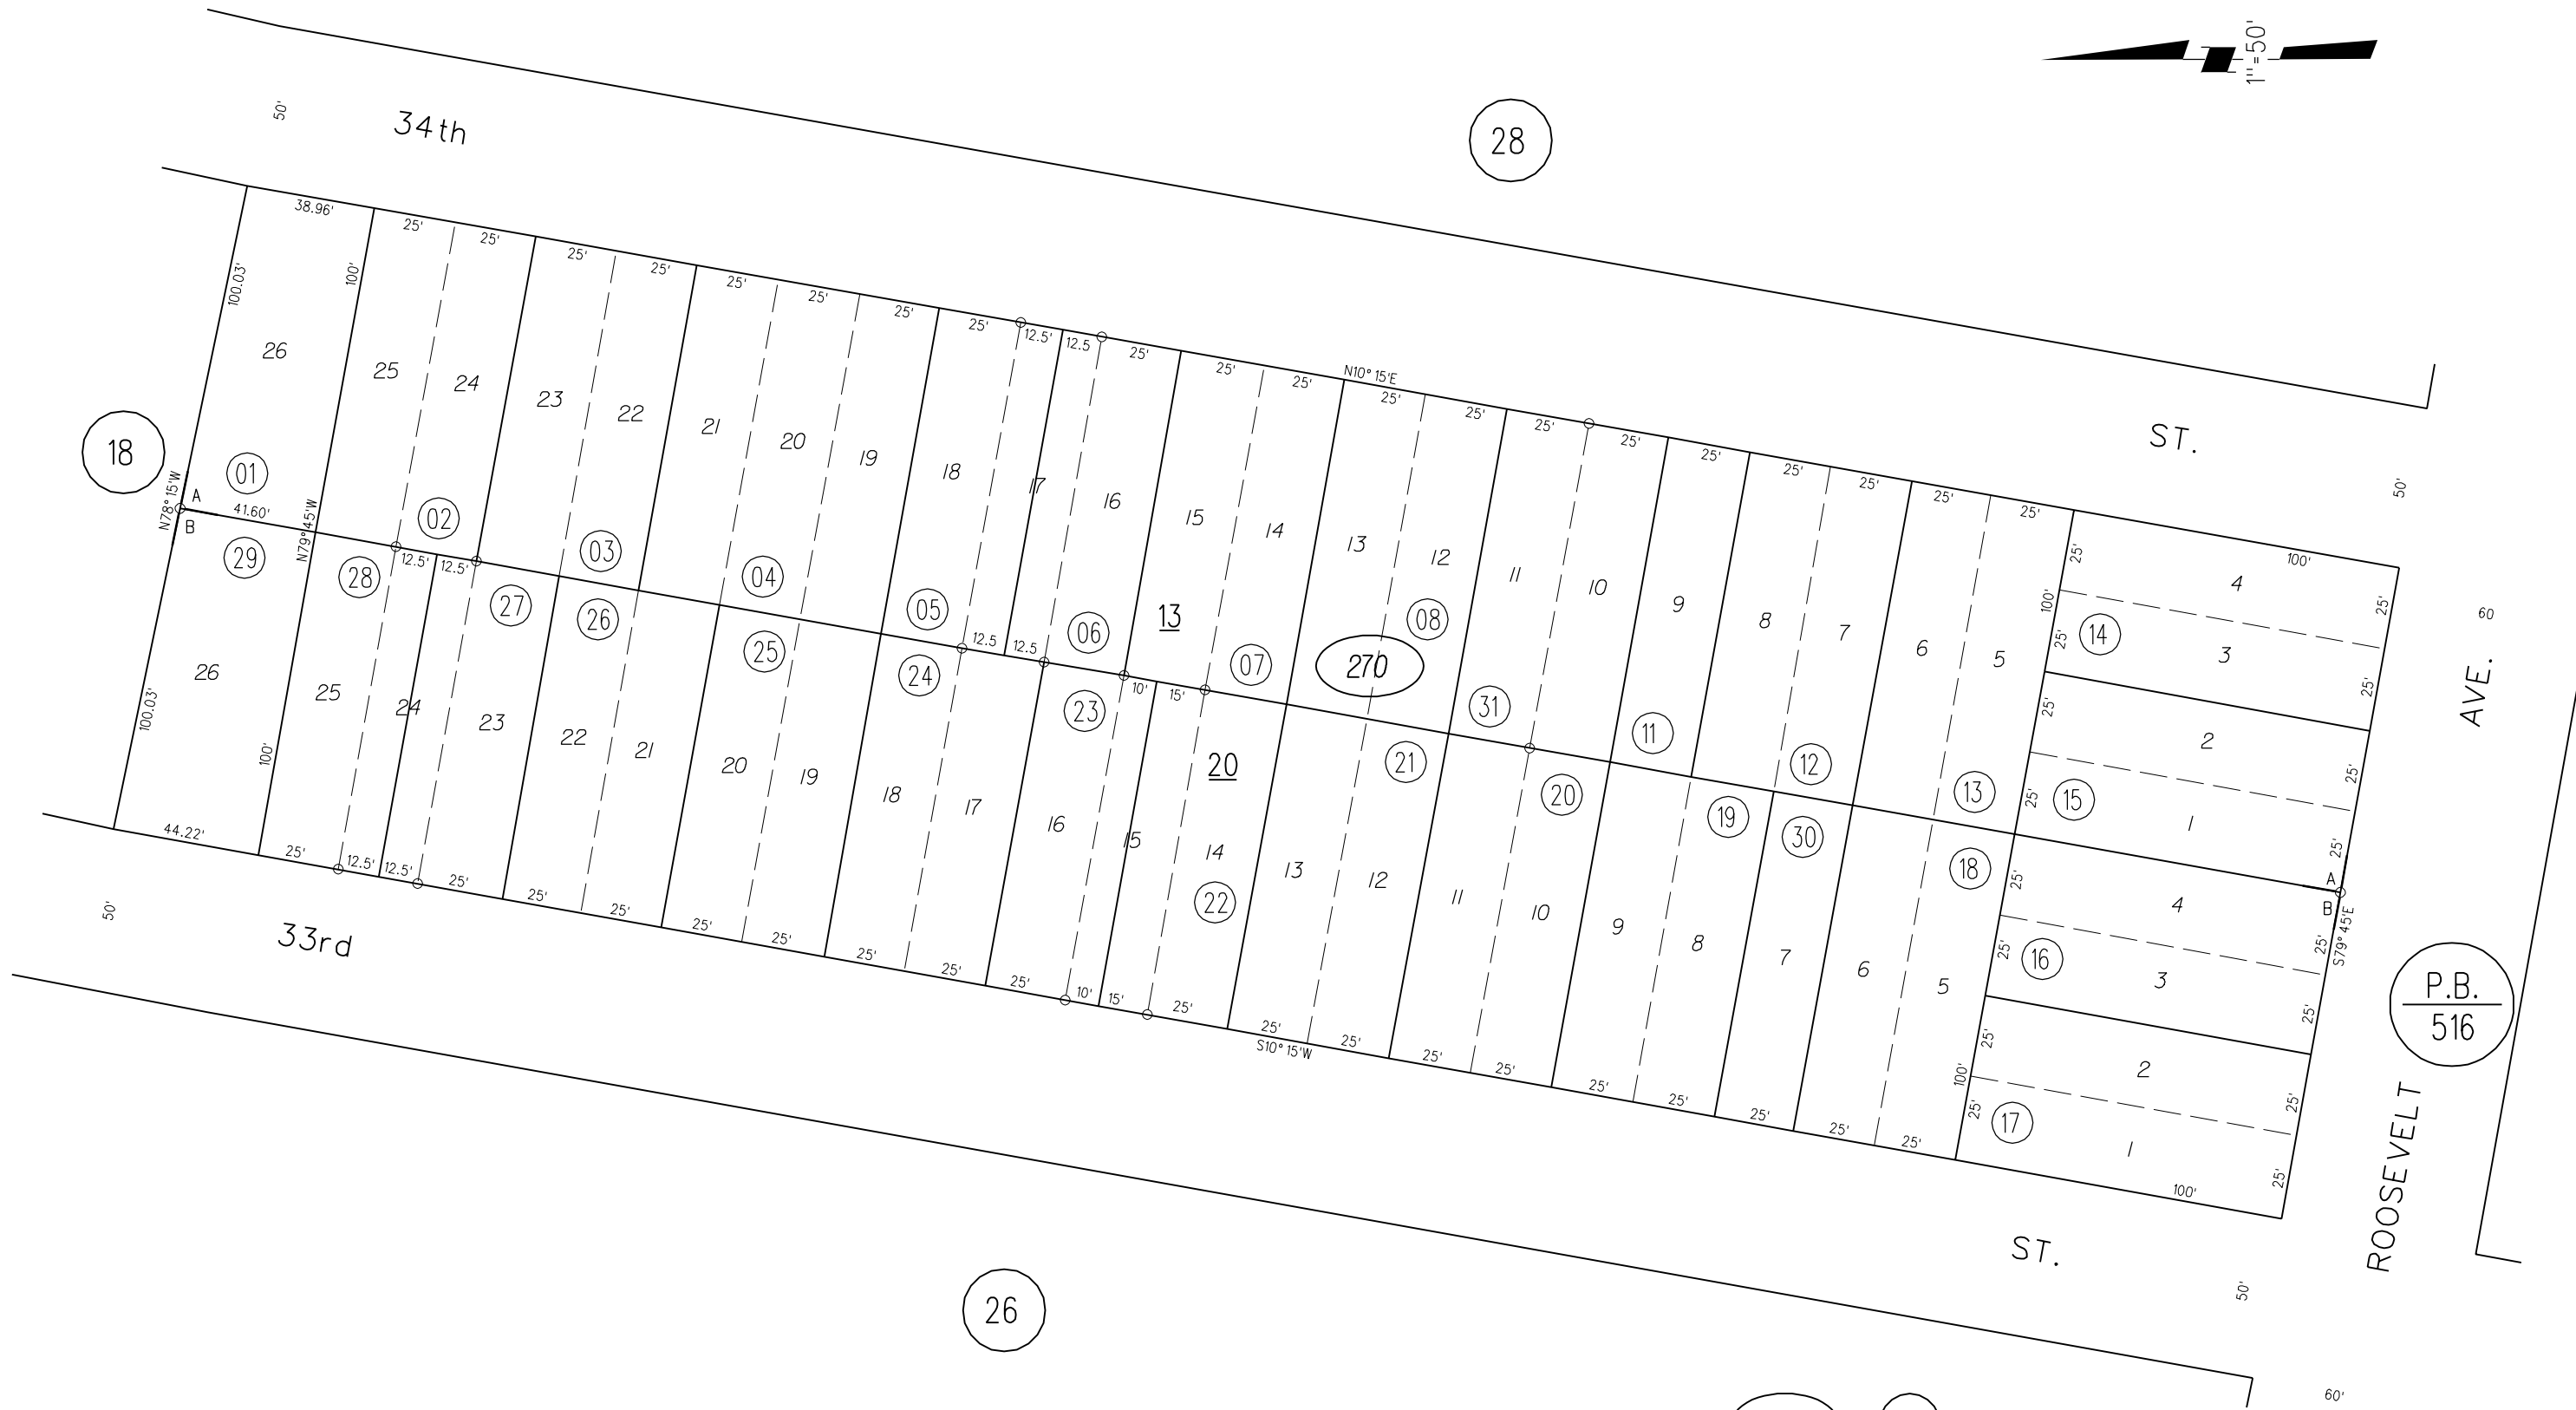

A- RICHMOND - PULLMAN HOME TRACT M.B. 3-72

B- RICHMOND CENTER M.B. 4-87

TAX CODE AREA

P.B.  
516

ROOSEVELT  
AVE.