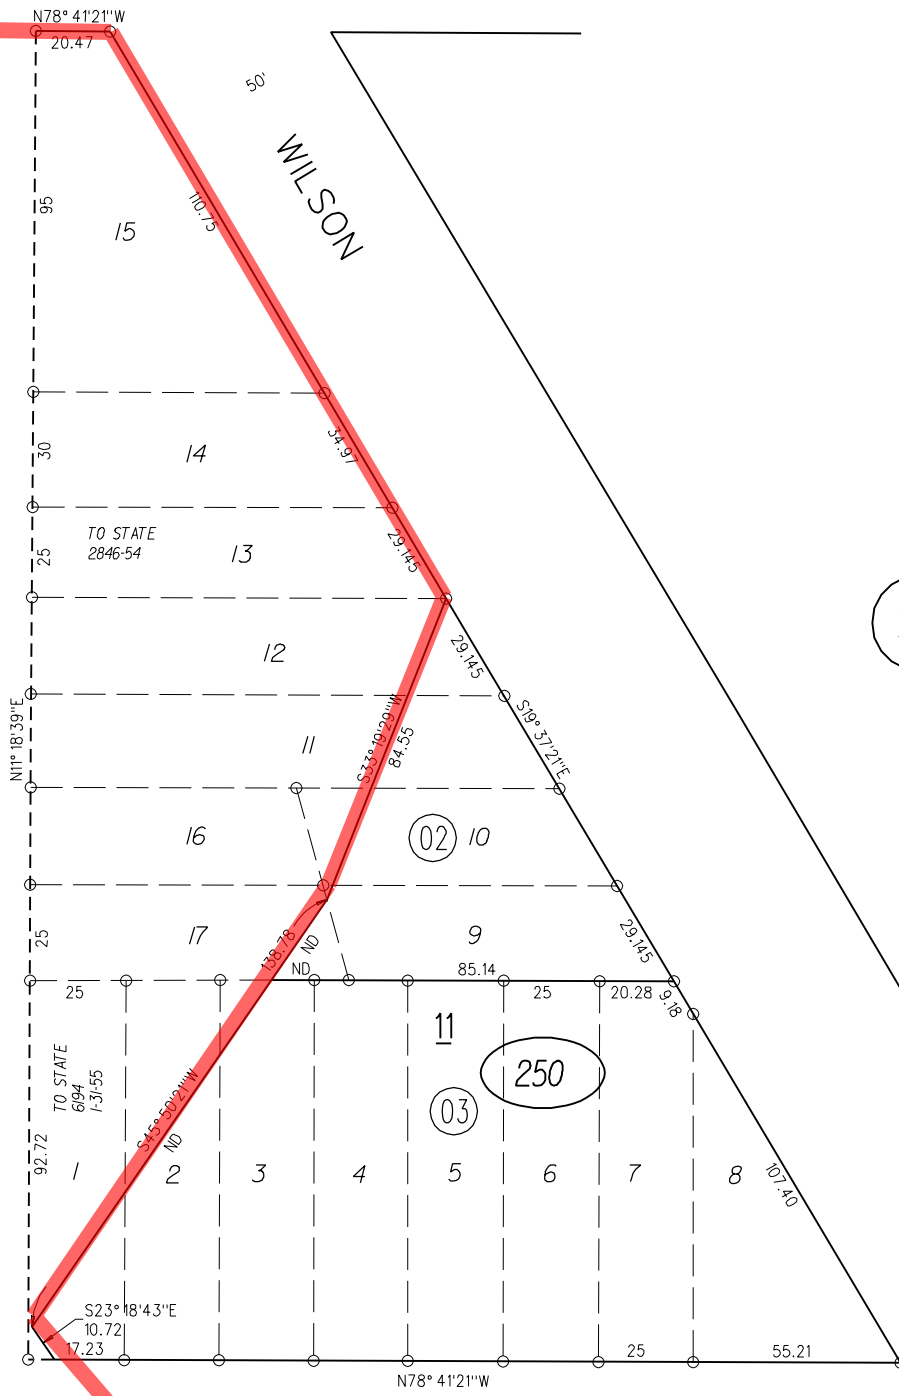

11

10

TAX CODE AREA

SPAULDING RICHMOND-PULLMAN TOWNSITE

M.B.4-80

NEVIN

60 AVE.

24

26

120 LSM 8

(47TH. ST.)

250

○

BLVD.

80 MACDONALD

AVE.

28

47TH. ST.

27