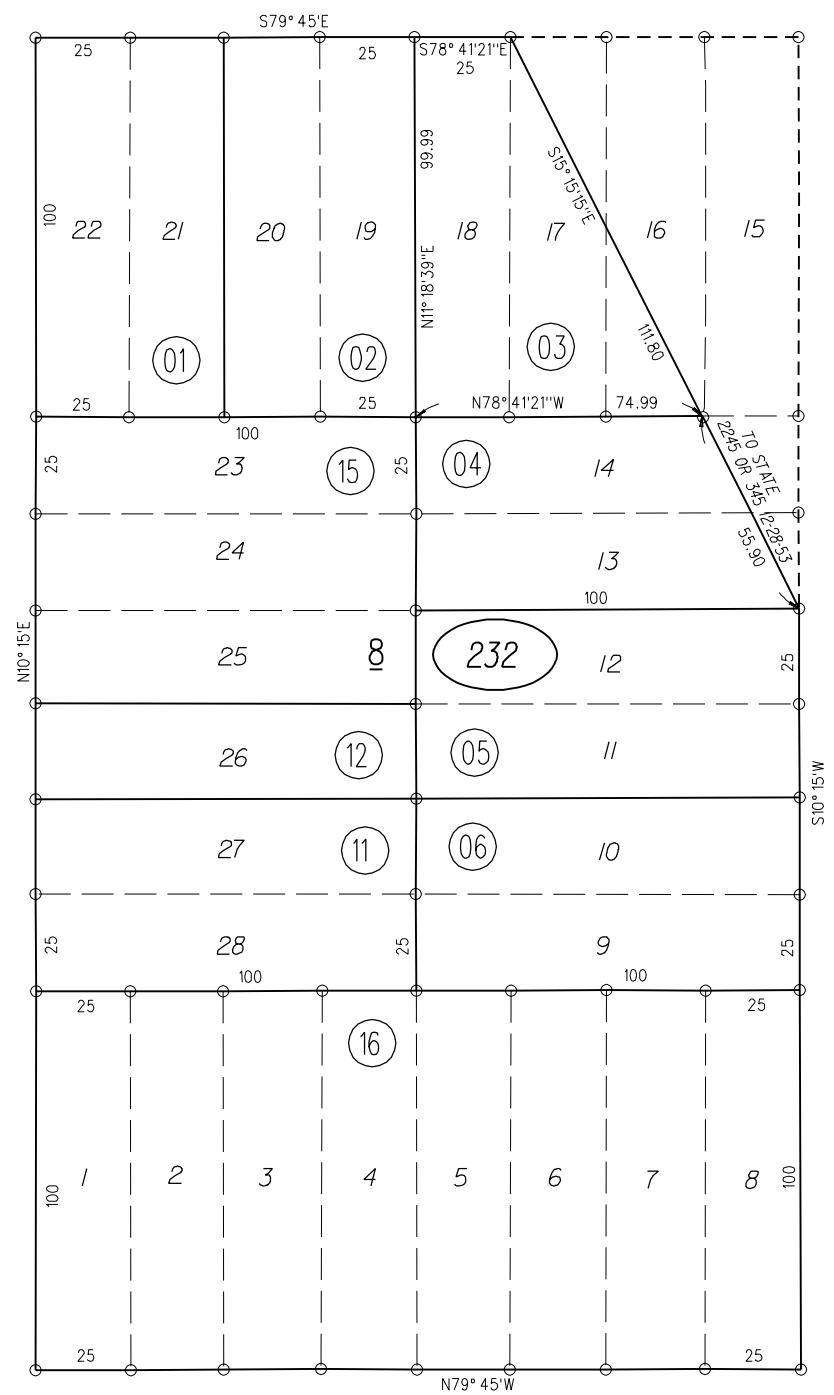

13

12

TAX CODE AREA

SPAULDING RICHMOND - PULLMAN TOWNSITE

EAST

60' NEVIN

M.B. 4-80

AVE.

60'

ST. 50'

ST. 50'

SHORE

BLVD.

1"=50'

ST. 50'

24

22

43RD. 50'

80' MACDONALD

44TH. 50'

N79°45'W

AVE. 80'

45TH. 48'

REVISED	CHANGE	BY
9/25/92	CRE 231-014&015	TA

45TH. 50'

ST.

30

29