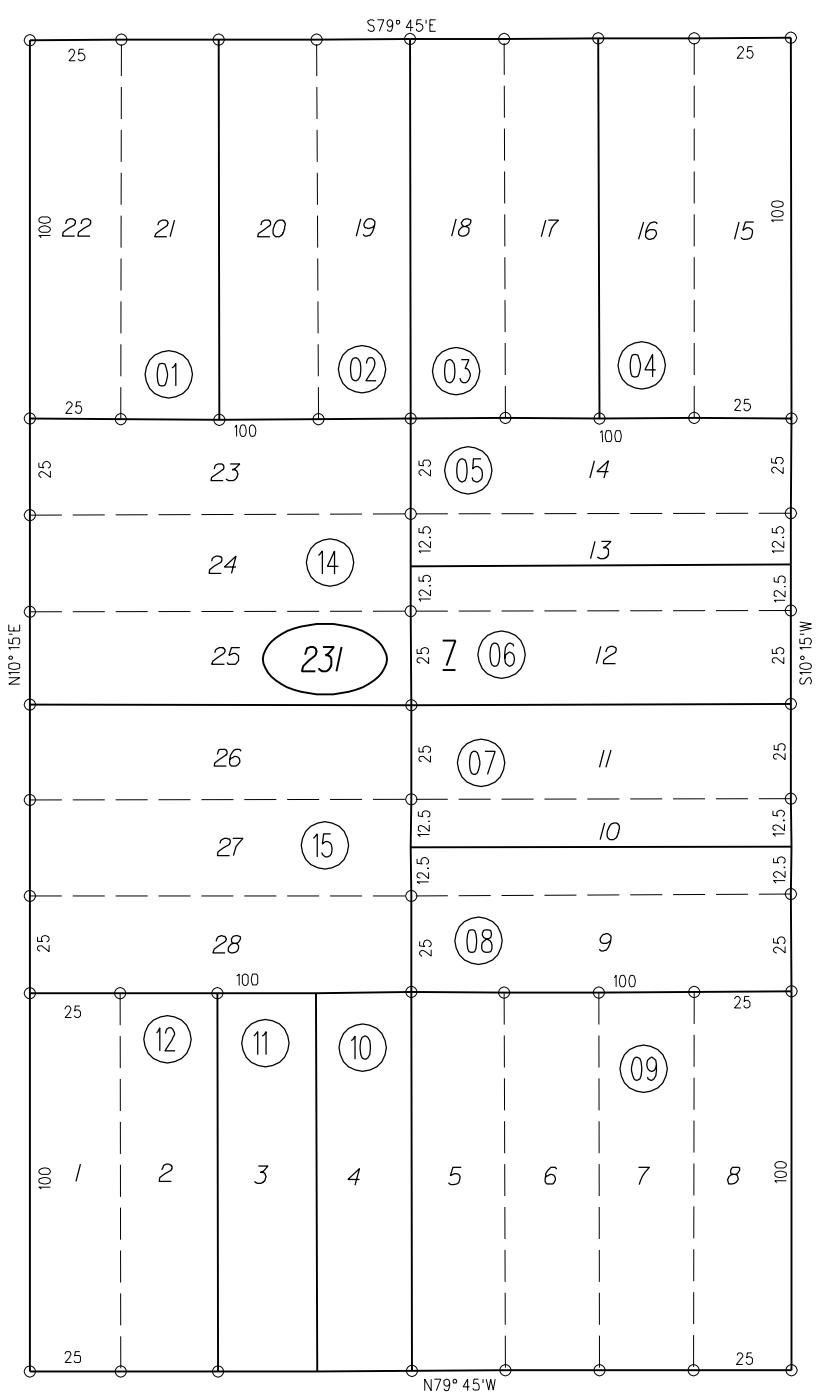

13

12

TAX CODE AREA

SPAULDING RICHMOND - PULLMAN TOWNSITE

EAST

60' NEVIN

M.B. 4-80

AVE.

60'

ST. 50'

ST. 50'

SHORE

BLVD.

1"=50'

ST. 50'

24

22

43RD. 50'

80' MACDONALD

44TH. 50'

N79°45'W

AVE. 80'

45TH. 48'

REVISED	CHANGE	BY
9/25/92	CRE 231-014&015	TA

45TH. 50'

ST.

30

29