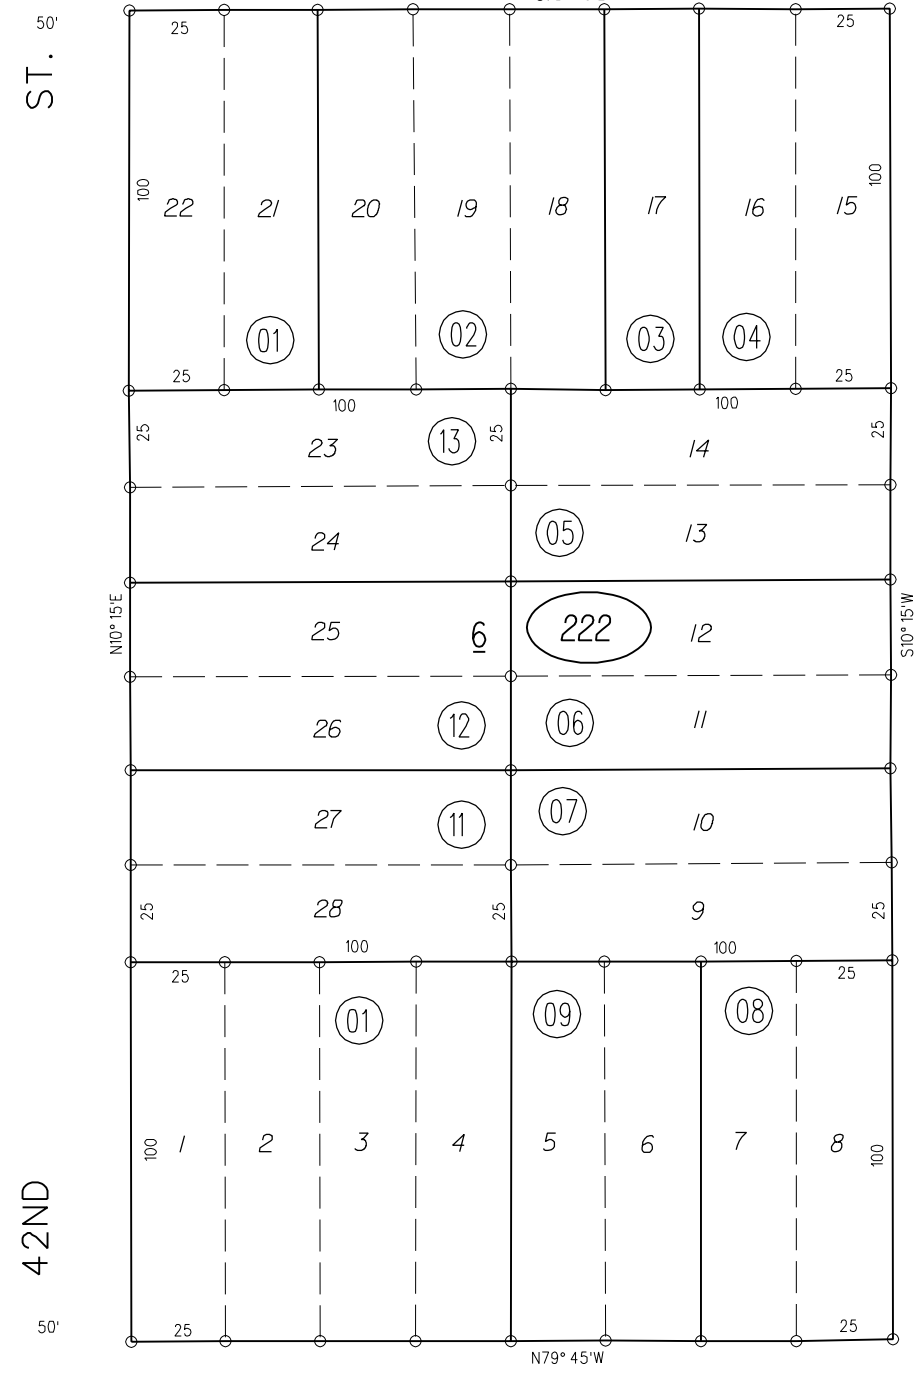

15

14

TAX CODE AREA

SPAULDING RICHMOND-PULLMAN TOWNSITE

M.B. 4-80

60' NEVIN

60' AVE.

21

23

221

222

32

41 ST.

60' ST.

31

30

80' MACDONALD

80' AVE.