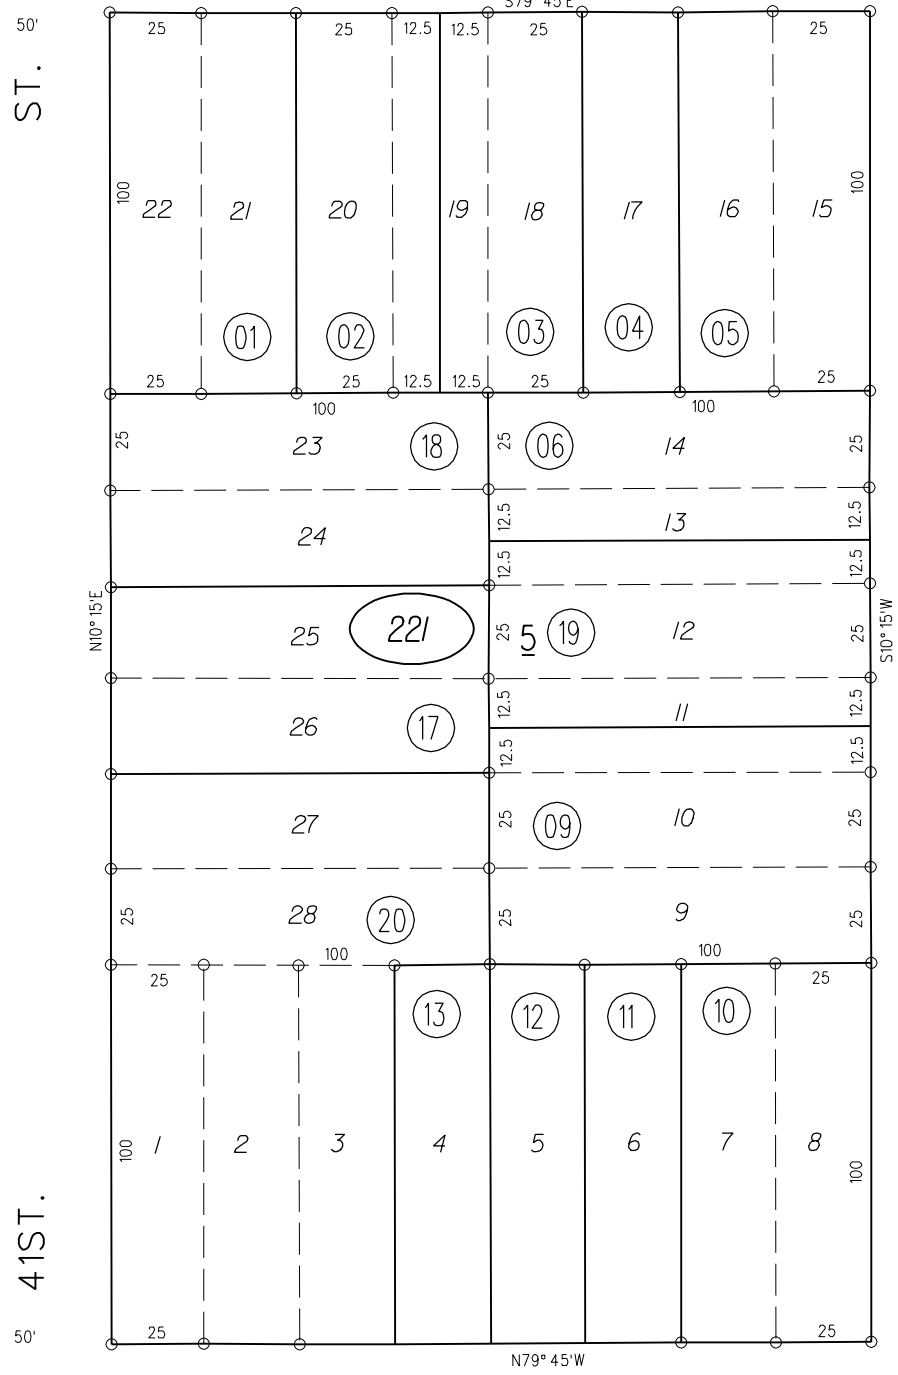

15

14

TAX CODE AREA

SPAULDING RICHMOND-PULLMAN TOWNSITE

M.B. 4-80

60' NEVIN

60' AVE.

21

23

221

222

32

41 ST.

60' ST.

31

30

80' MACDONALD

80' AVE.