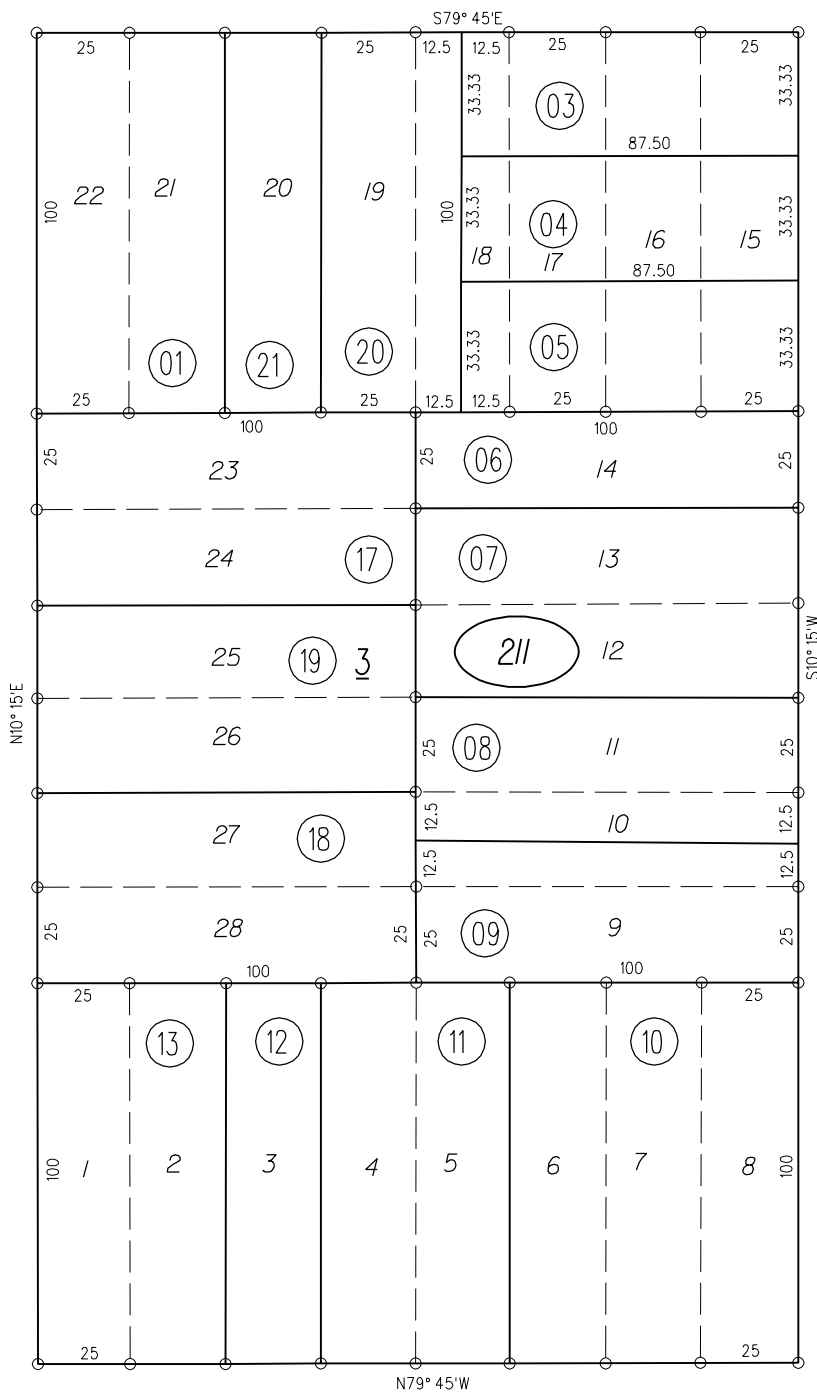

17

16

TAX CODE AREA

SPAULDING RICHMOND-PULLMAN TOWNSITE

60' NEVIN

M.B. 4-80

60' AVE.

50' ST.

50' ST.

50' ST.

20

22

211

212

50' 39TH.

50' 40TH.

50' 41ST.

80' MACDONALD

80' AVE.

60' 39TH.

ST.

32

60' 41ST.

ST.