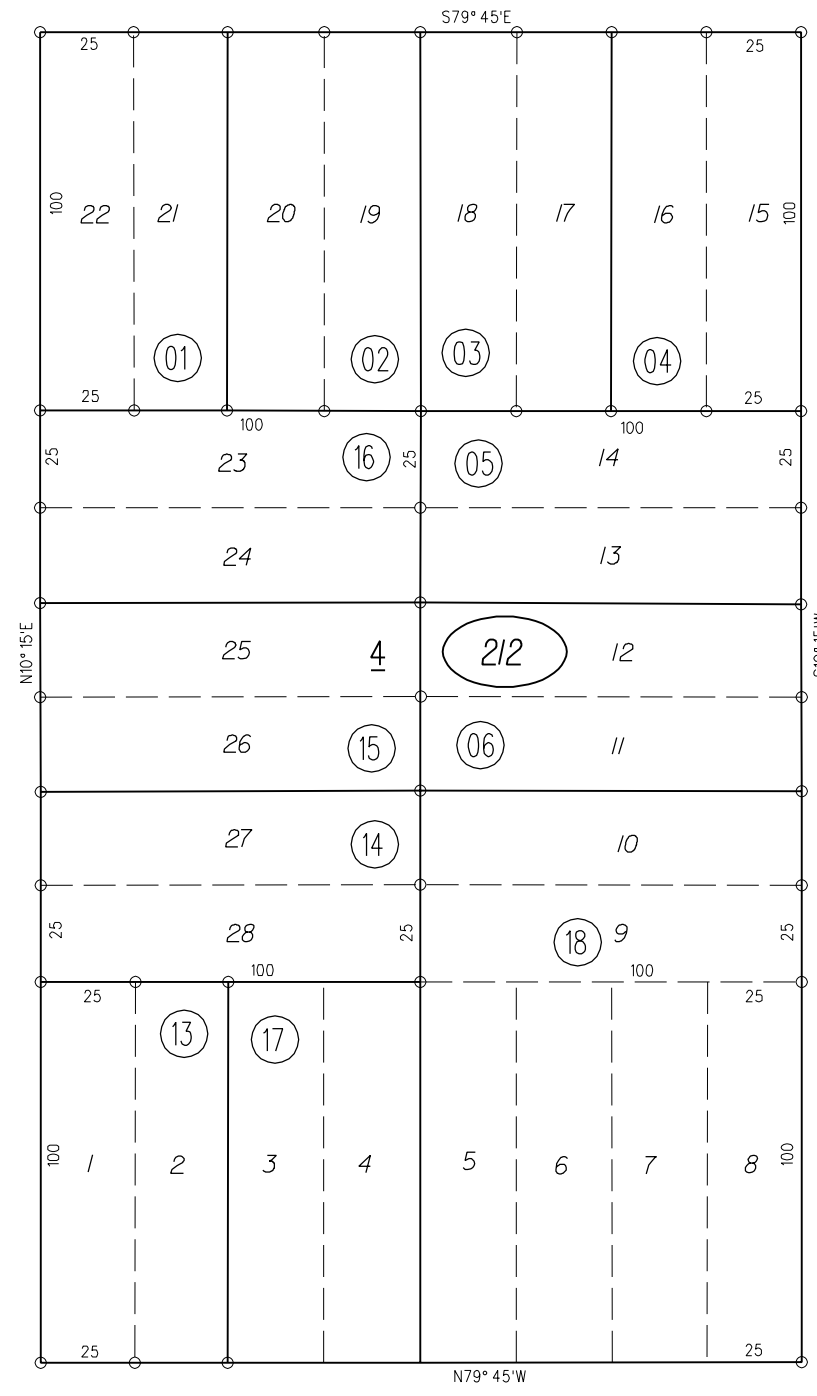

17

16

TAX CODE AREA

SPAULDING RICHMOND-PULLMAN TOWNSITE

60' NEVIN

M.B. 4-80

60' AVE.

50' ST.

50' ST.

50' ST.

20

22

211

212

50' 39TH.

50' 40TH.

50' 41ST.

80' MACDONALD

80' AVE.

60' 39TH.

ST.

32

60' 41ST.

ST.