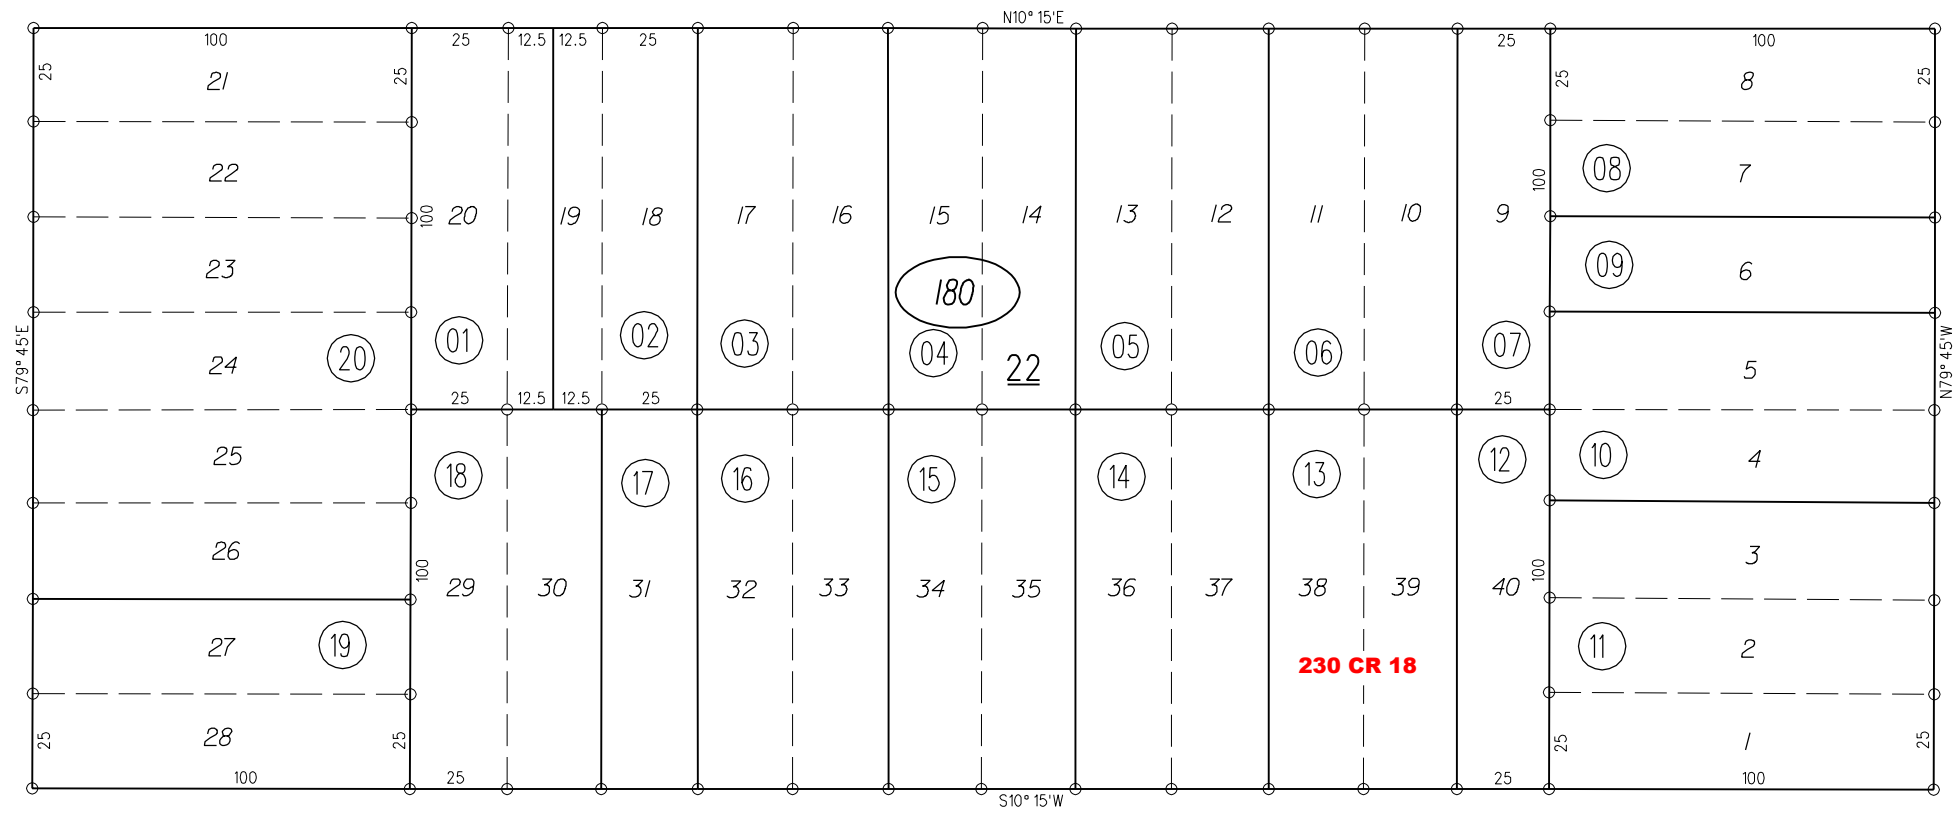

SPAULDING RICHMOND-PULLMAN TOWNSITE

M.B. 4-80

TAX CODE AREA

17

50' 39TH. ST. 50'

80' AVE. BARRETT

2

80' BARRETT

50' 38TH. ST. 50'

60' AVE. NEVIN

20

19

180

○